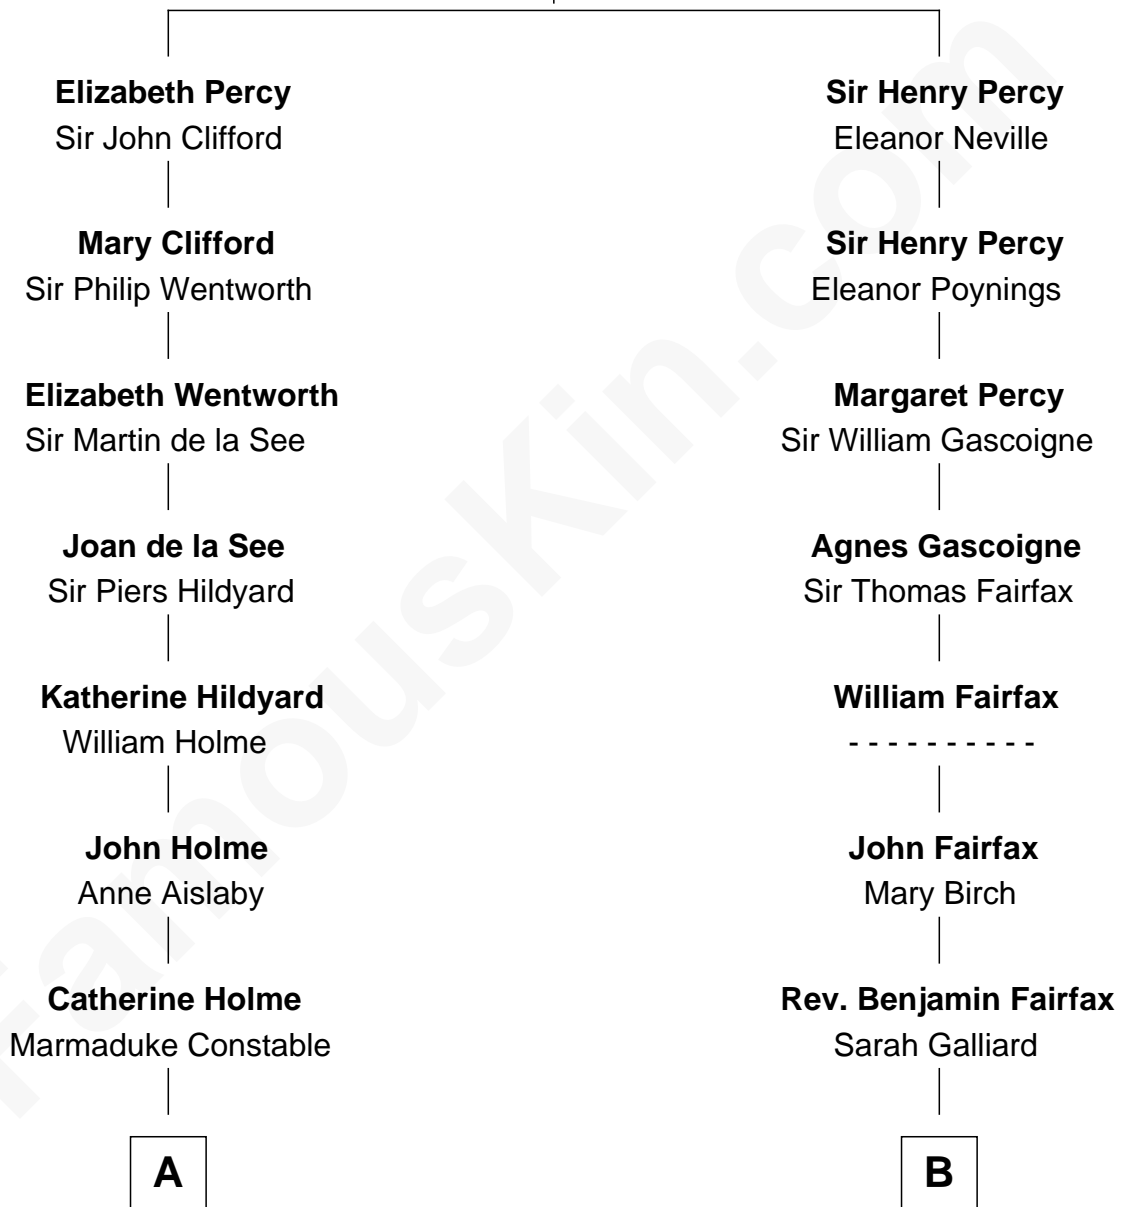

# FamousKin.com Relationship Chart of

**Melvyn Douglas**

*Movie Actor*

18th cousin of

**Catherine Middleton**

*Princess of Wales*

**Sir Henry Percy**  
Elizabeth Mortimer

**C**

**Lena Priscilla Shackelford**  
Edouard Gregory Hesselberg

**Melvyn Douglas**  
*Movie Actor*

**D**

**Michael Francis Middleton**  
Carole Elizabeth Goldsmith

**Catherine Middleton**  
*Princess of Wales*