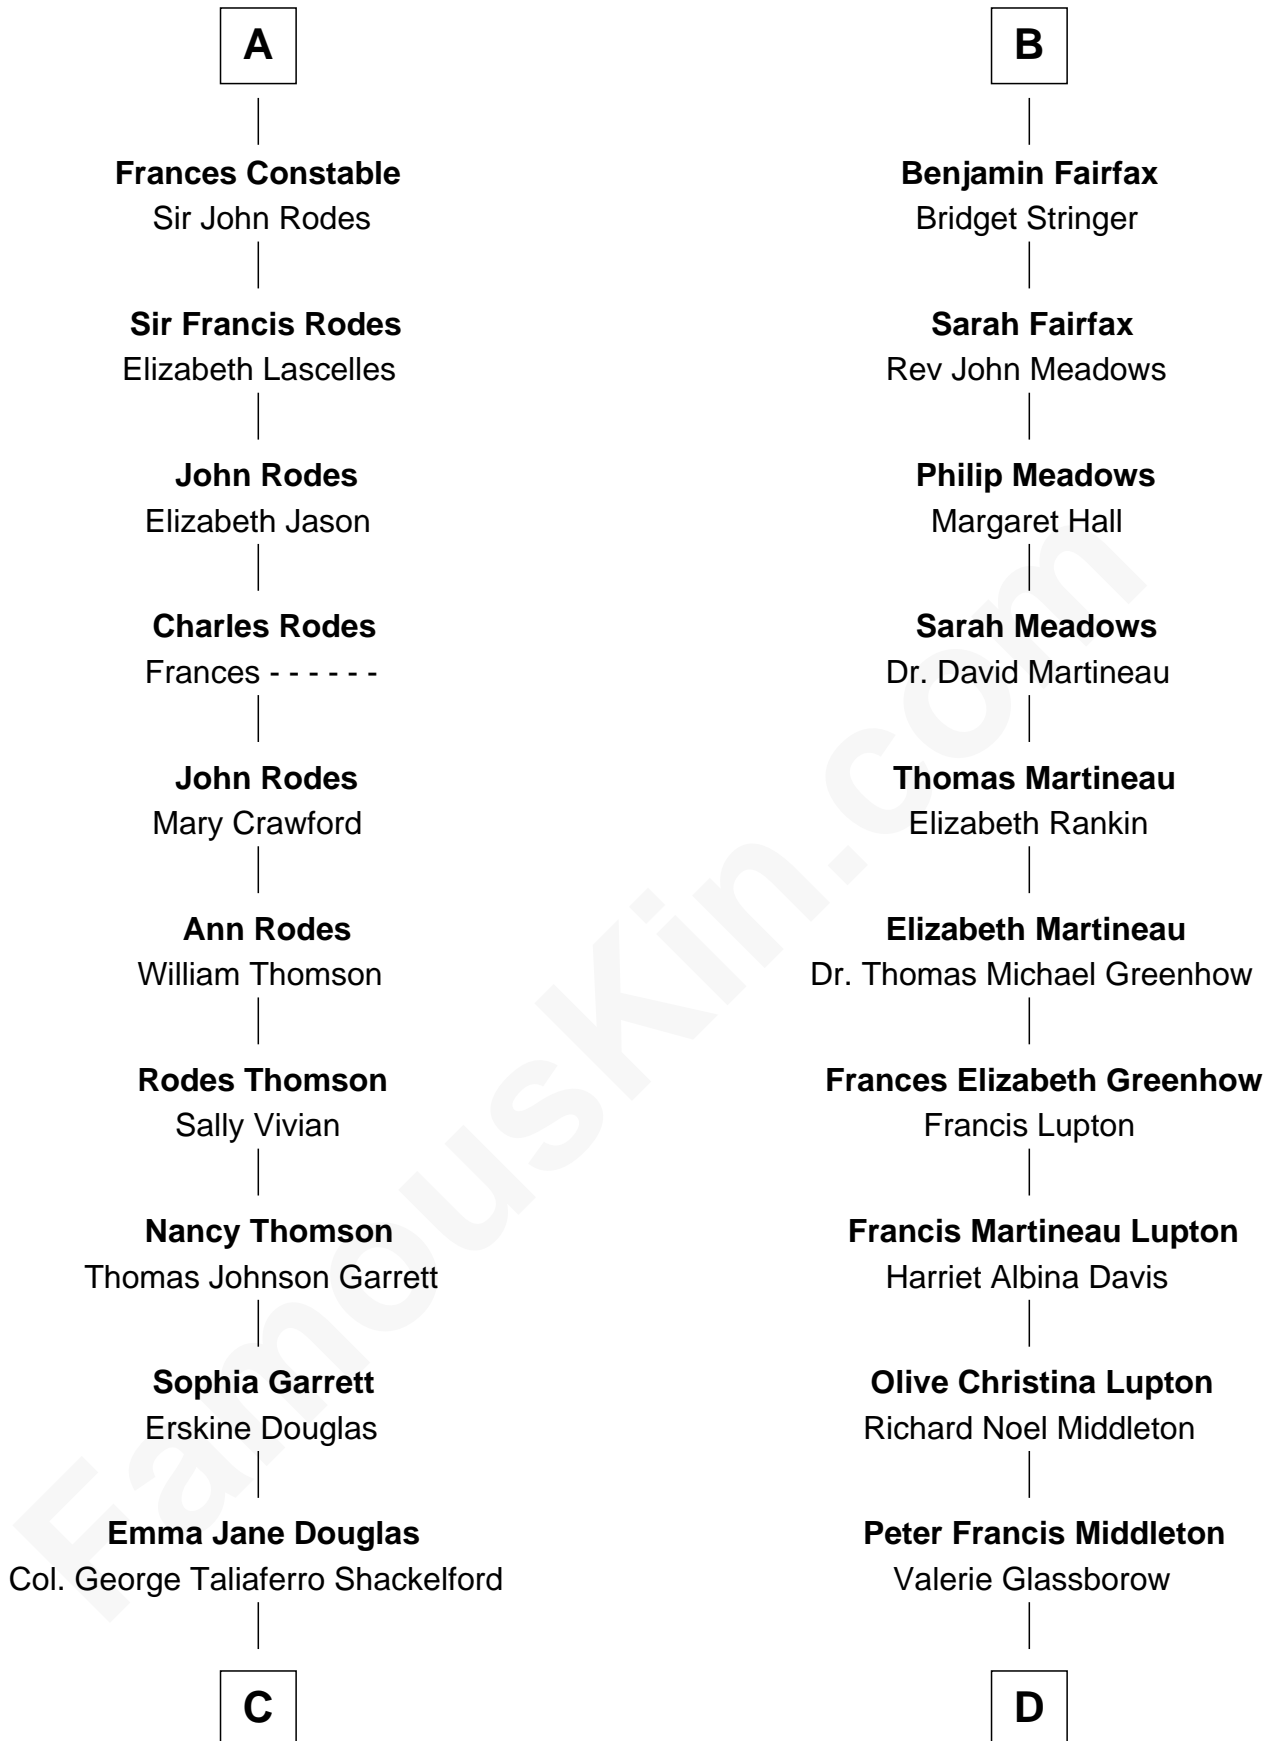

# FamousKin.com Relationship Chart of

**Melvyn Douglas**

*Movie Actor*

18th cousin of

**Catherine Middleton**

*Princess of Wales*

**Sir Henry Percy**  
Elizabeth Mortimer

**C**

**Lena Priscilla Shackelford**  
Edouard Gregory Hesselberg

**Melvyn Douglas**  
*Movie Actor*

**D**

**Michael Francis Middleton**  
Carole Elizabeth Goldsmith

**Catherine Middleton**  
*Princess of Wales*