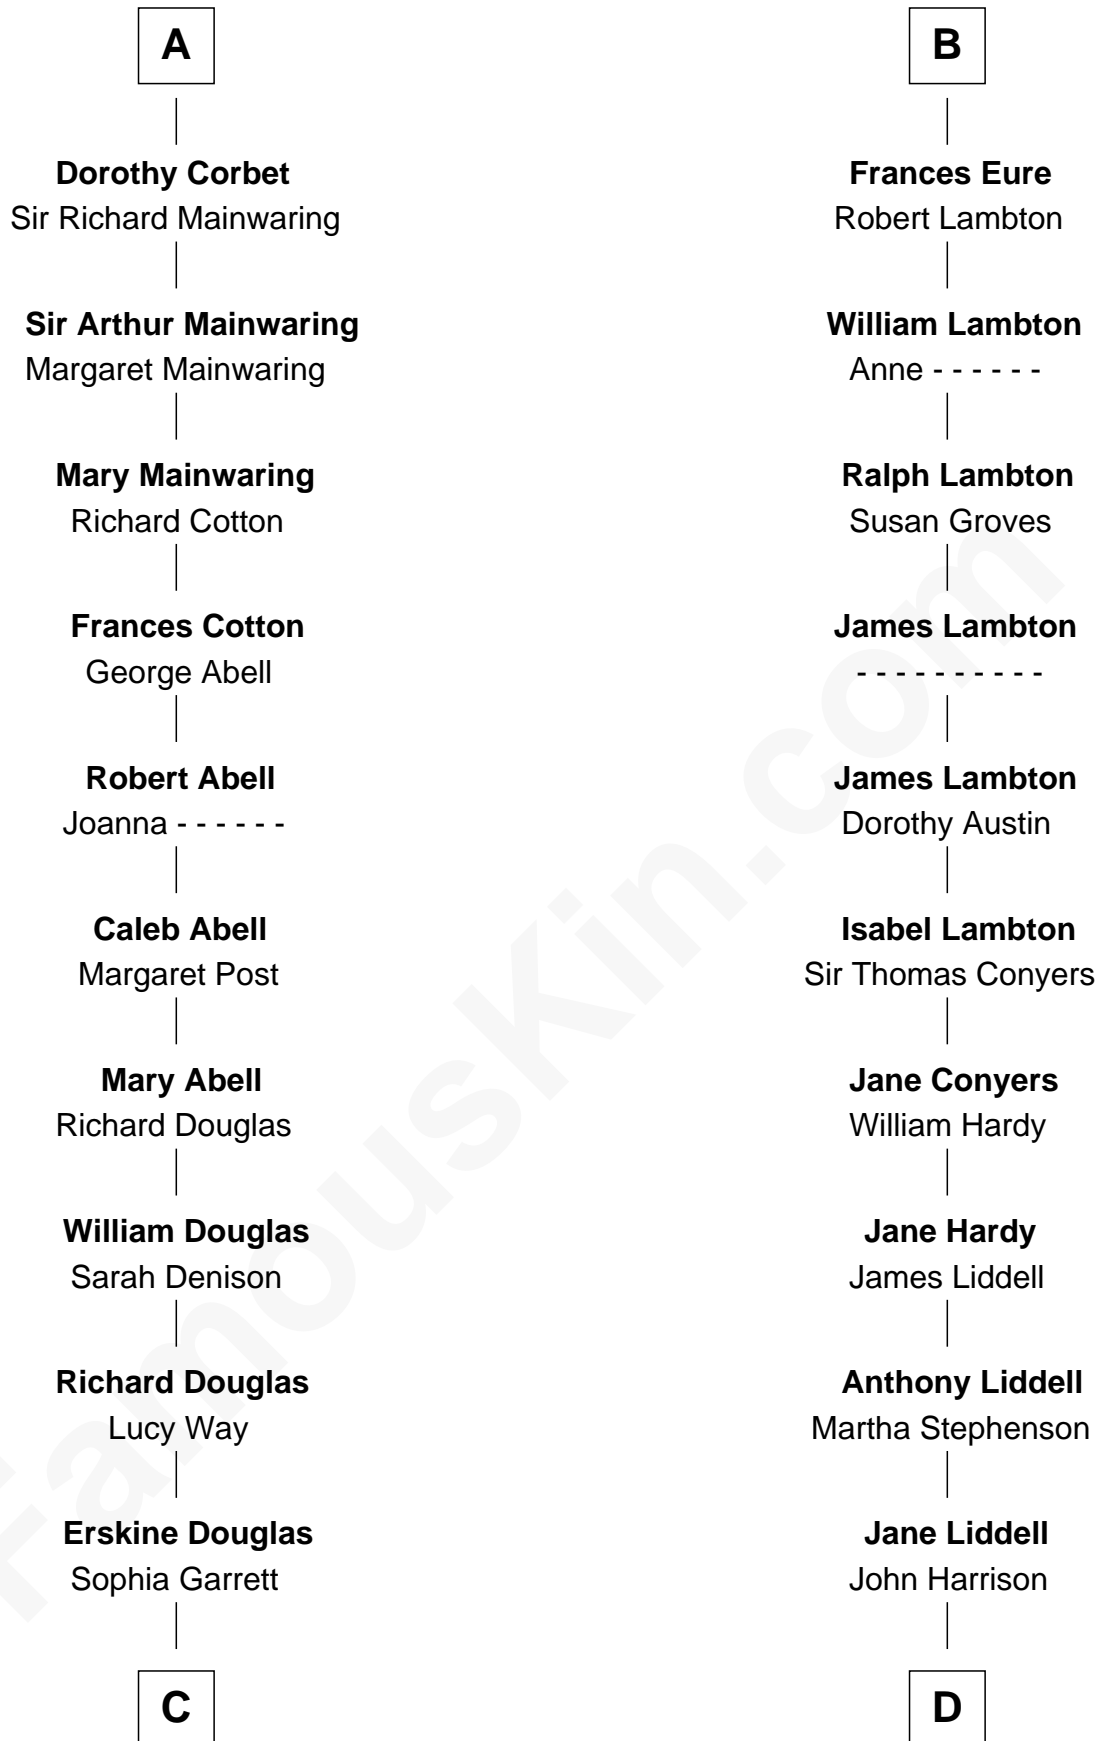

FamousKin.com
Relationship Chart of
Melvyn Douglas
Movie Actor

19th cousin 2 times removed of
Catherine Middleton
Princess of Wales

Edmund Fitzalan
 Alice de Warenne

C

Emma Jane Douglas
Col. George Taliaferro Shackelford

Lena Priscilla Shackelford
Edouard Gregory Hesselberg

Melvyn Douglas
Movie Actor

D

John Harrison
Jane Hill

Thomas Harrison
Elizabeth Mary Temple

Dorothy Harrison
Ronald John James Goldsmith

Carole Elizabeth Goldsmith
Michael Francis Middleton