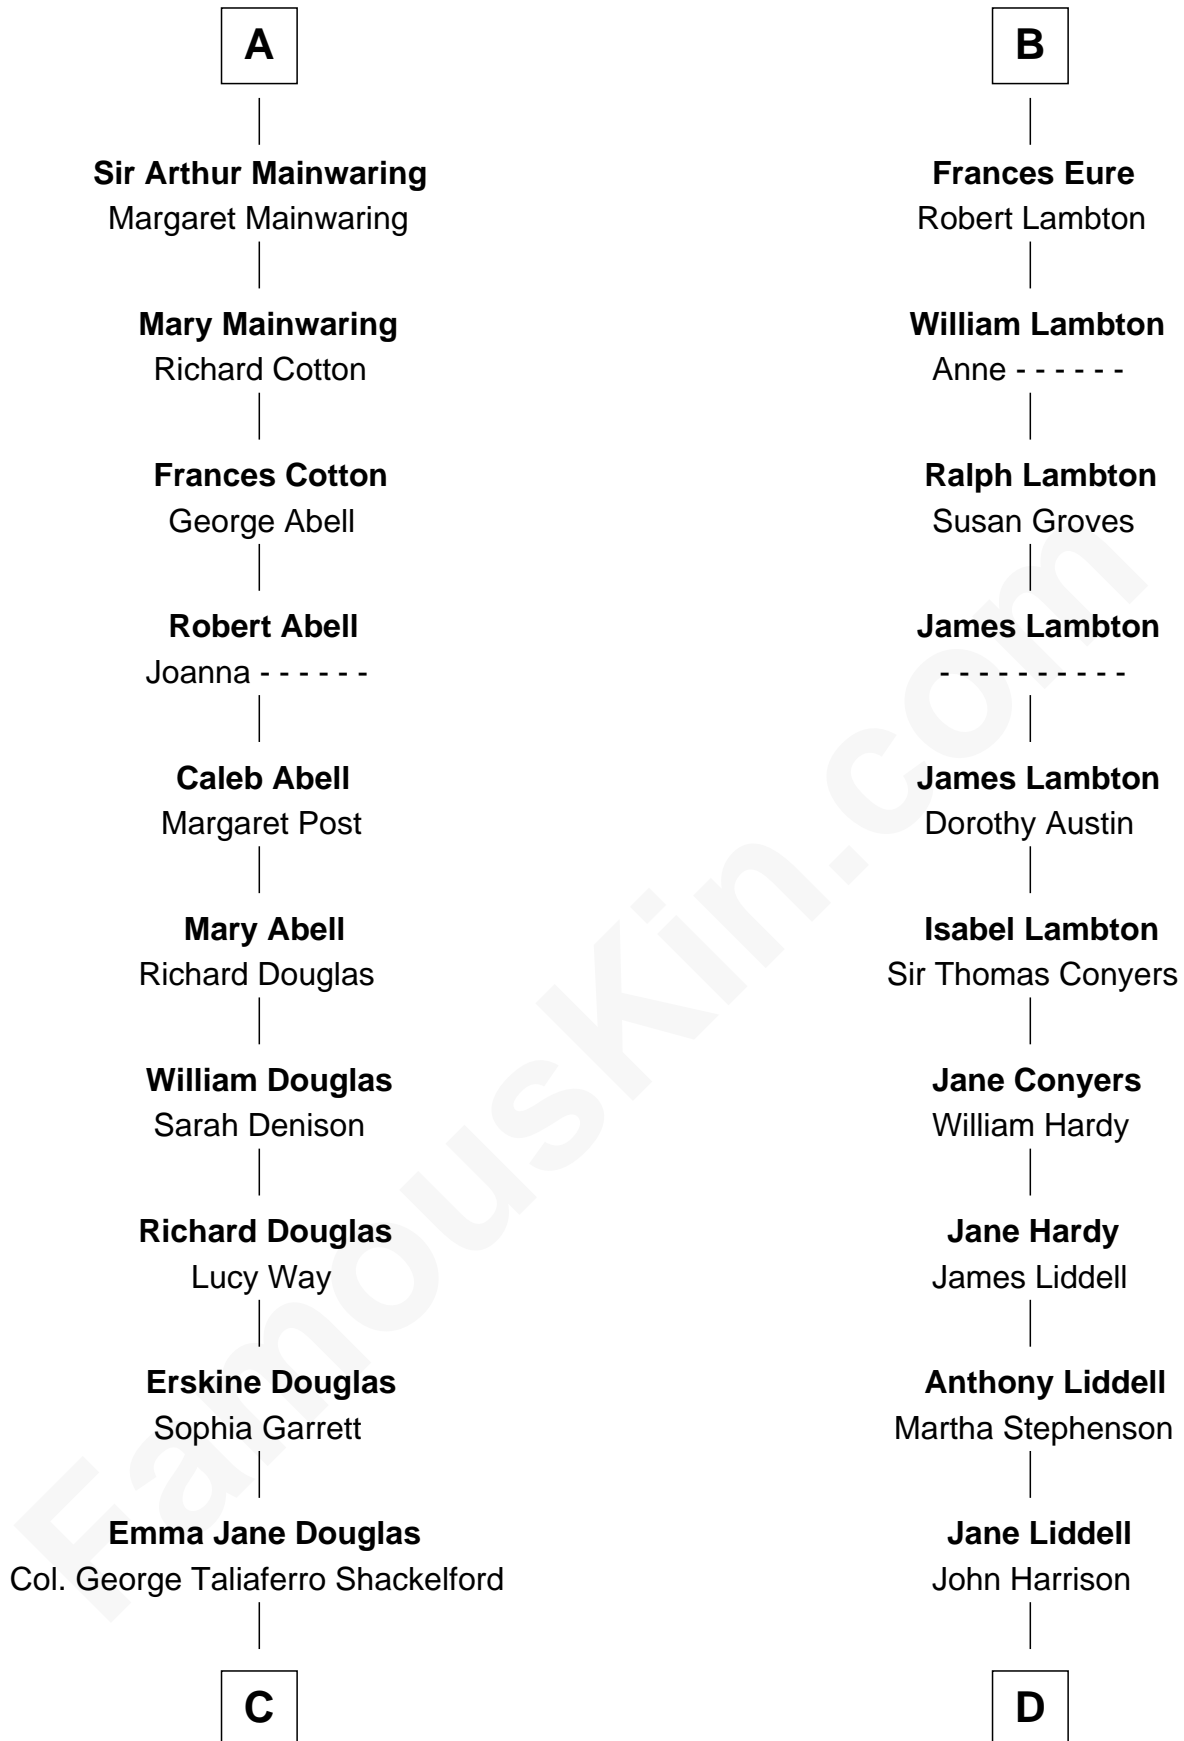

FamousKin.com
Relationship Chart of
Melvyn Douglas
Movie Actor

18th cousin 3 times removed of
Catherine Middleton
Princess of Wales

C

Lena Priscilla Shackelford
Edouard Gregory Hesselberg

Melvyn Douglas
Movie Actor

D

John Harrison
Jane Hill

Thomas Harrison
Elizabeth Mary Temple

Dorothy Harrison
Ronald John James Goldsmith

Carole Elizabeth Goldsmith
Michael Francis Middleton

Catherine Middleton
Princess of Wales