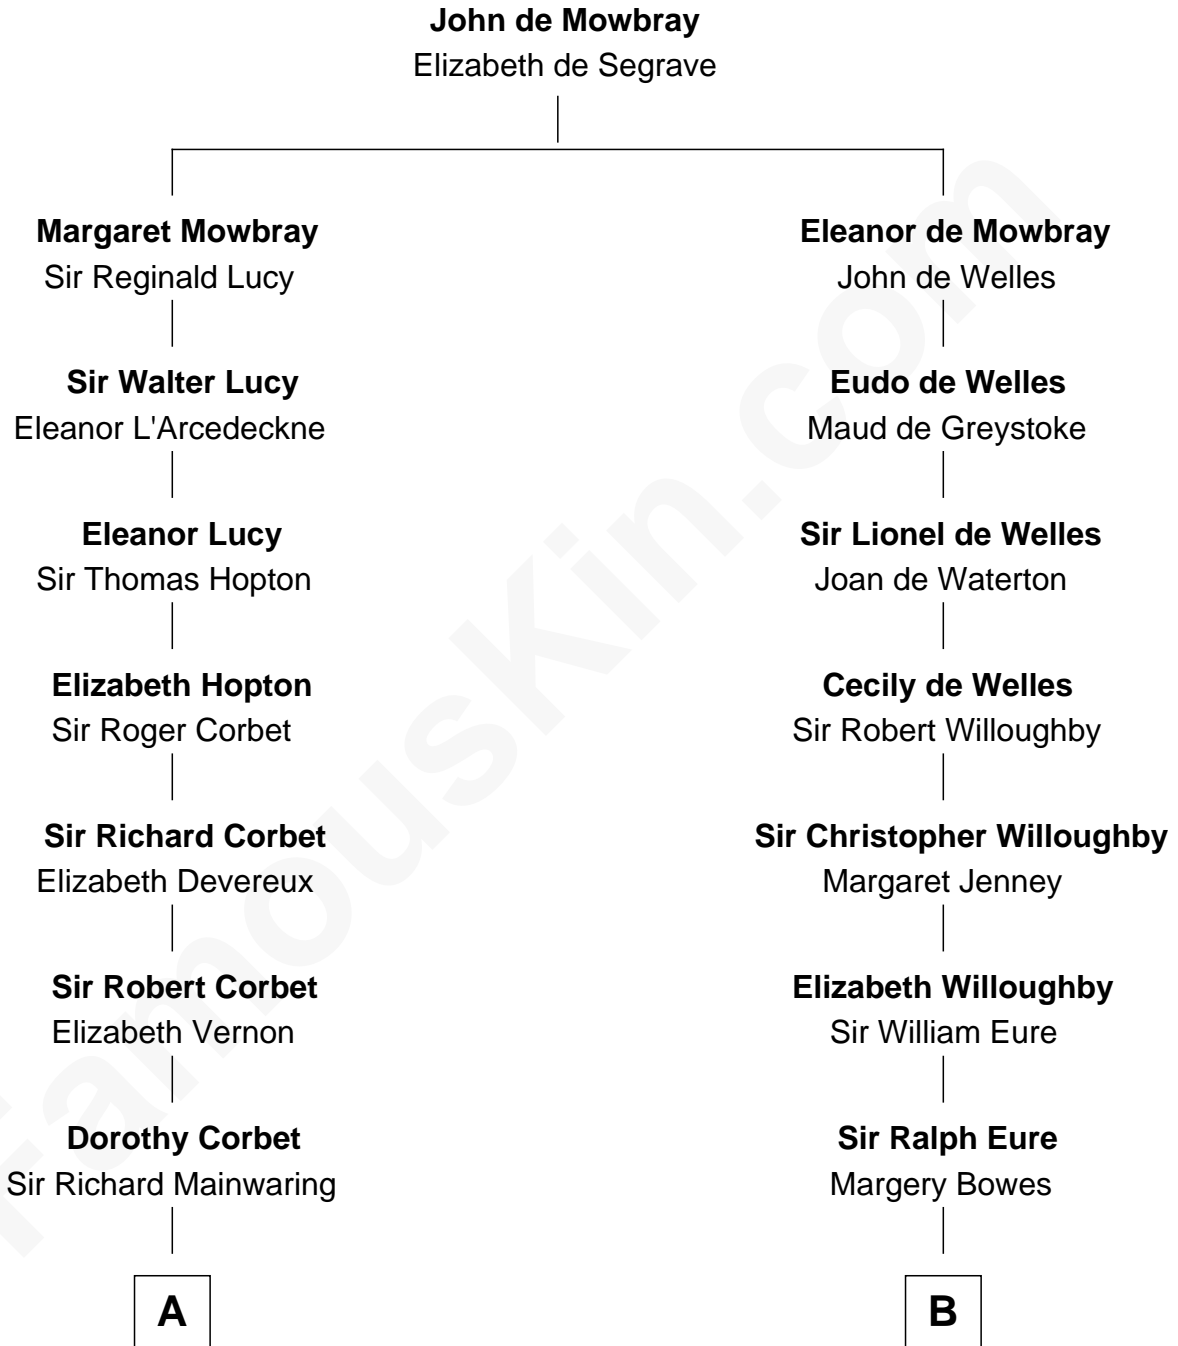

FamousKin.com
Relationship Chart of
Melvyn Douglas
Movie Actor

18th cousin 3 times removed of
Catherine Middleton
Princess of Wales

C

Lena Priscilla Shackelford
Edouard Gregory Hesselberg

Melvyn Douglas
Movie Actor

D

John Harrison
Jane Hill

Thomas Harrison
Elizabeth Mary Temple

Dorothy Harrison
Ronald John James Goldsmith

Carole Elizabeth Goldsmith
Michael Francis Middleton

Catherine Middleton
Princess of Wales