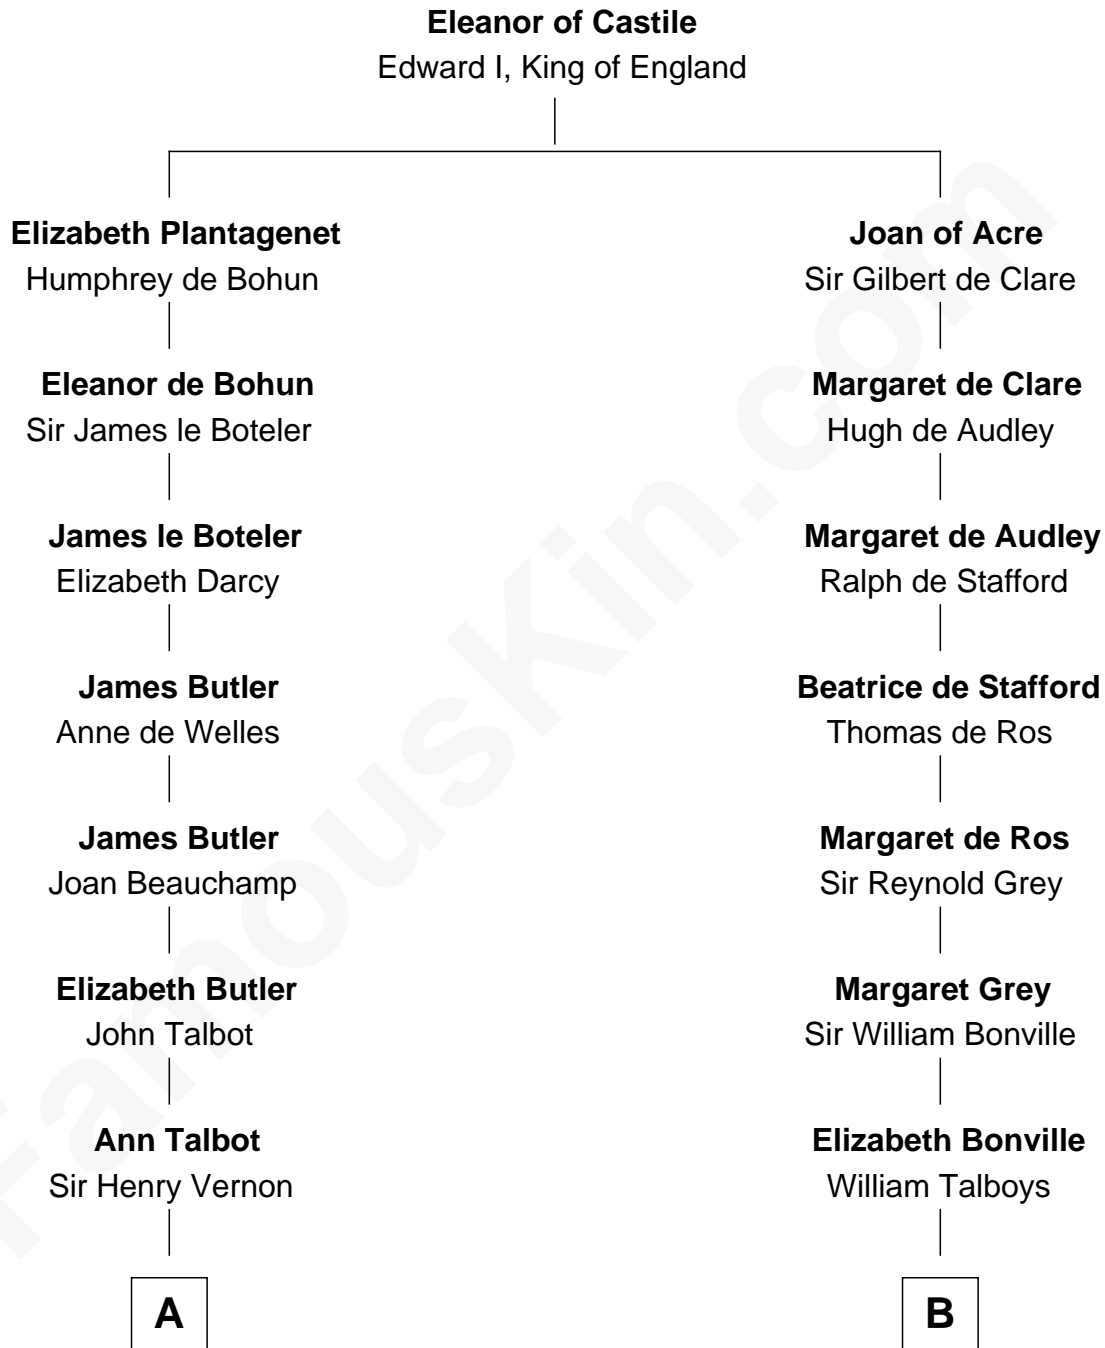

**FamousKin.com**  
**Relationship Chart of**  
**Melvyn Douglas**  
*Movie Actor*

19th cousin 1 time removed of  
**William Rufus Day**  
*36th U.S. Secretary of State*

**C**

**Erskine Douglas**

Sophia Garrett

**Emma Jane Douglas**

Col. George Taliaferro Shackelford

**Lena Priscilla Shackelford**

Edouard Gregory Hesselberg

**Melvyn Douglas**

*Movie Actor*

**D**

**Rufus Paine Spalding**

Lucretia A. Swift

**Emily Swift Spalding**

Luther Day

**William Rufus Day**

*36th U.S. Secretary of State*

FamousKin.com