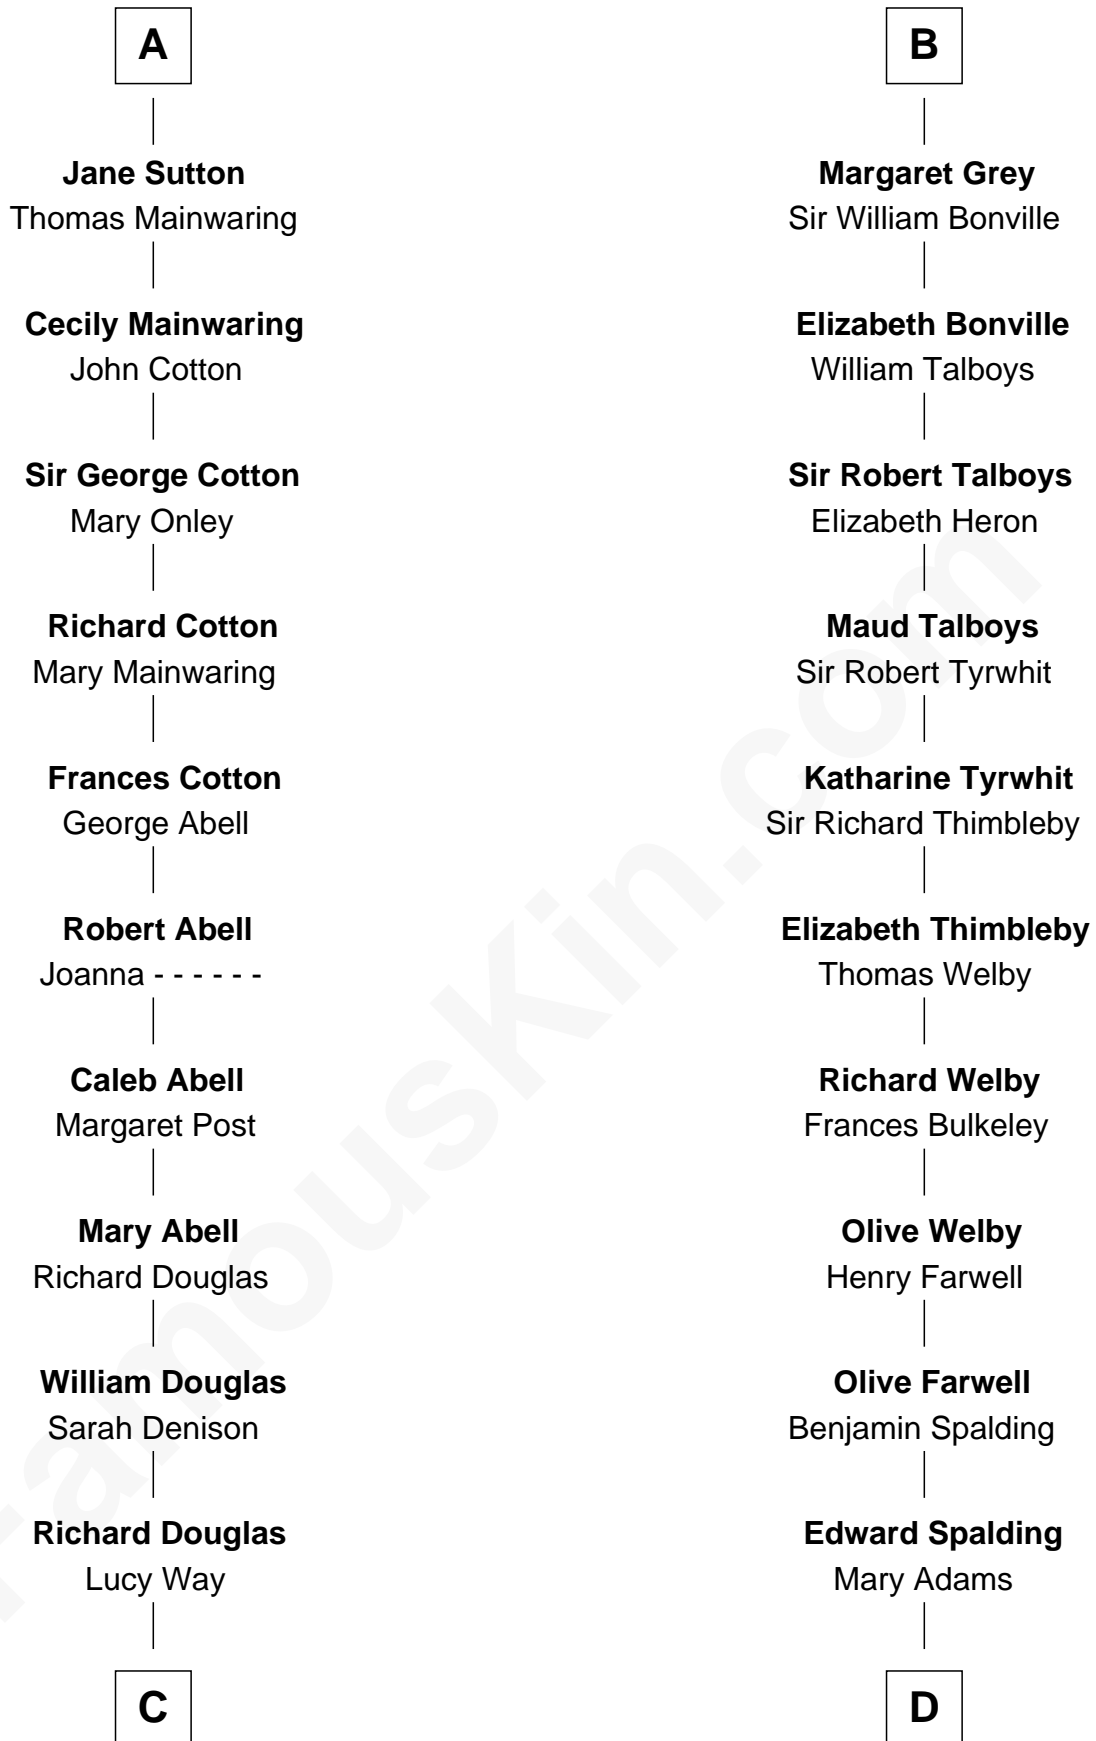

FamousKin.com

Relationship Chart of

Melvyn Douglas

Movie Actor

20th cousin 1 time removed of

William Rufus Day
36th U.S. Secretary of State

C

Erskine Douglas

Sophia Garrett

Emma Jane Douglas

Col. George Taliaferro Shackelford

Lena Priscilla Shackelford

Edouard Gregory Hesselberg

Melvyn Douglas

Movie Actor

D