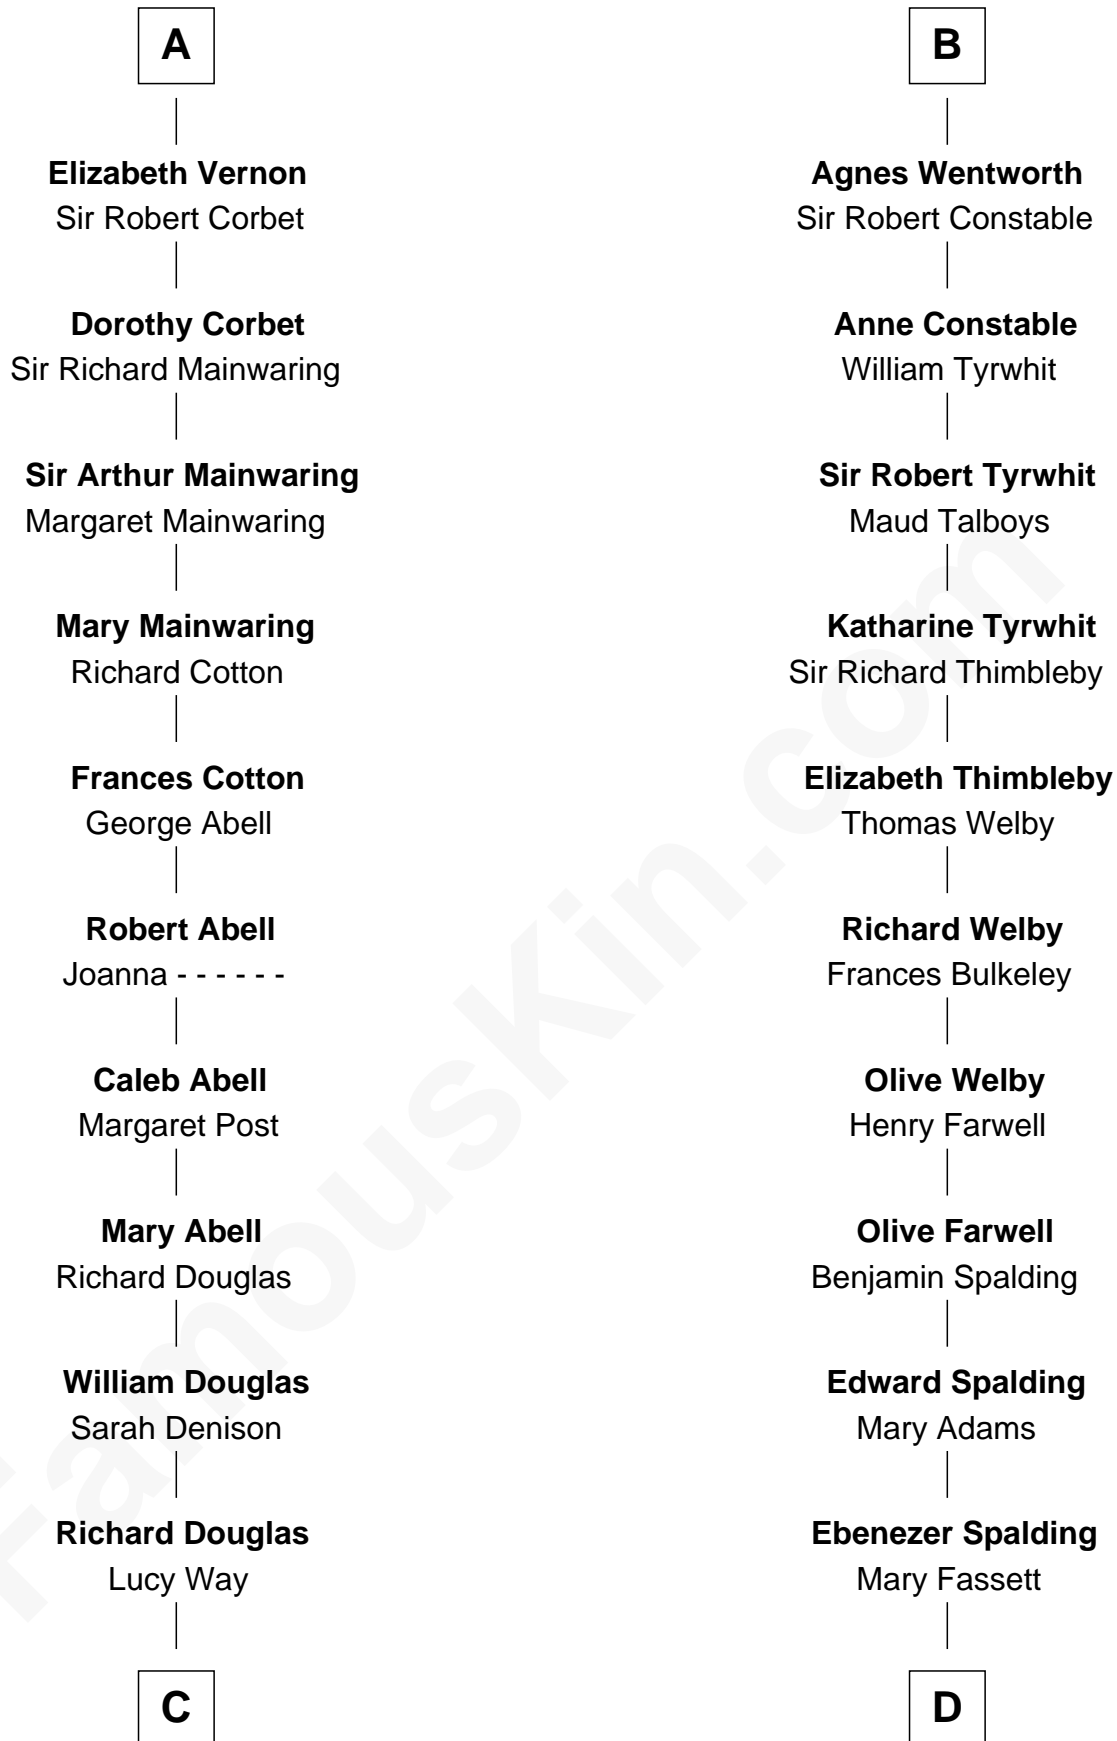

FamousKin.com Relationship Chart of

Melvyn Douglas

Movie Actor

20th cousin of

William Rufus Day

36th U.S. Secretary of State

Sir John FitzGeoffrey

Isabel le Bigod

C

Erskine Douglas

Sophia Garrett

Emma Jane Douglas

Col. George Taliaferro Shackelford

Lena Priscilla Shackelford

Edouard Gregory Hesselberg

Melvyn Douglas