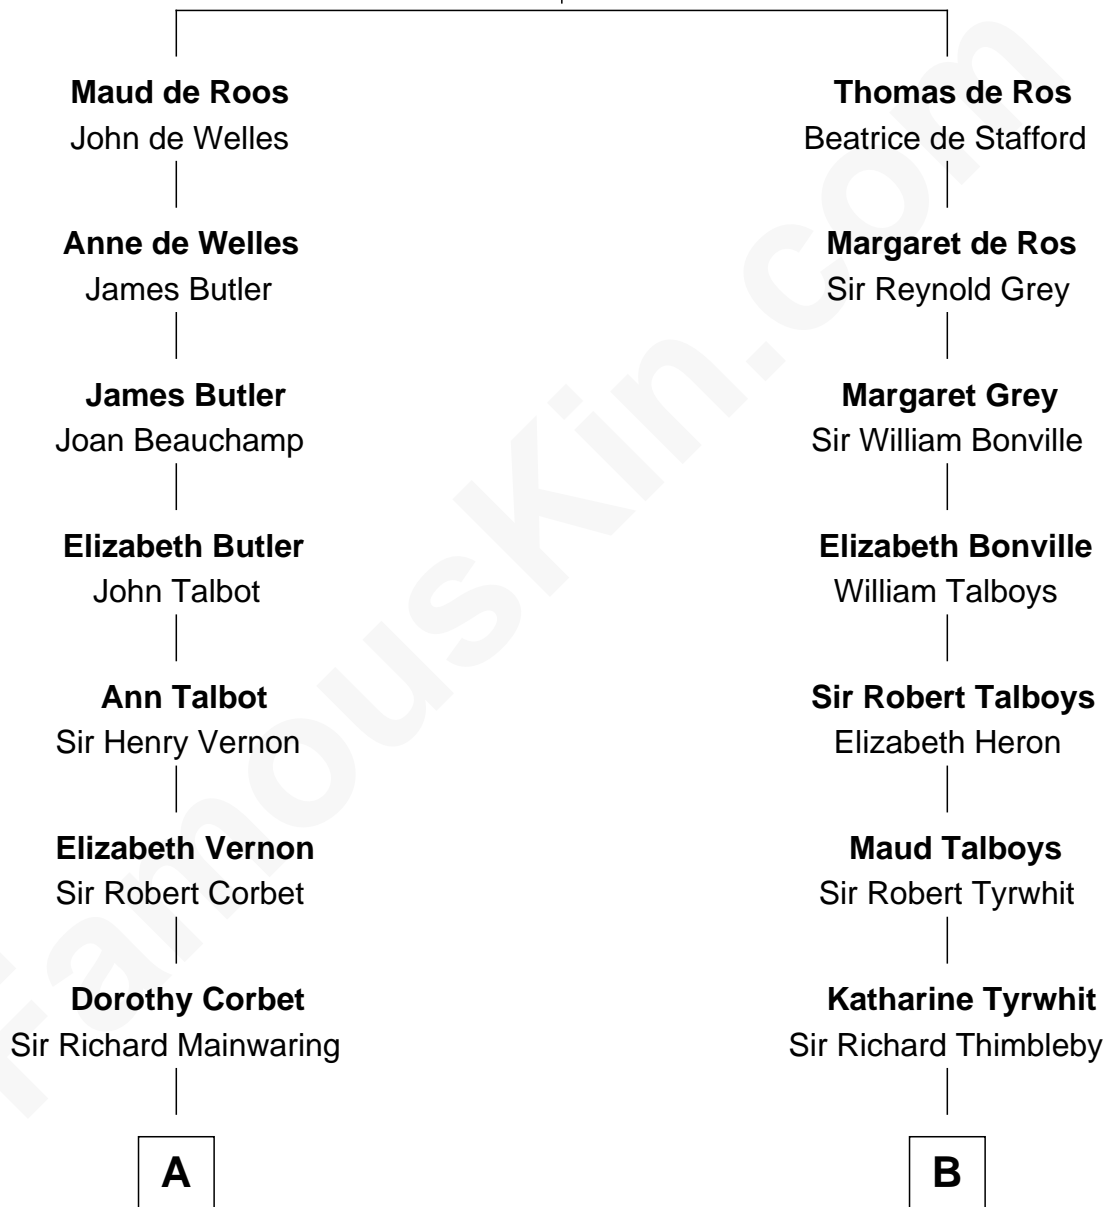

FamousKin.com Relationship Chart of

Melvyn Douglas
Movie Actor

16th cousin 2 times removed of

William Rufus Day
36th U.S. Secretary of State

Sir William de Ros
Margery de Badlesmere

C

Lena Priscilla Shackelford
Edouard Gregory Hesselberg