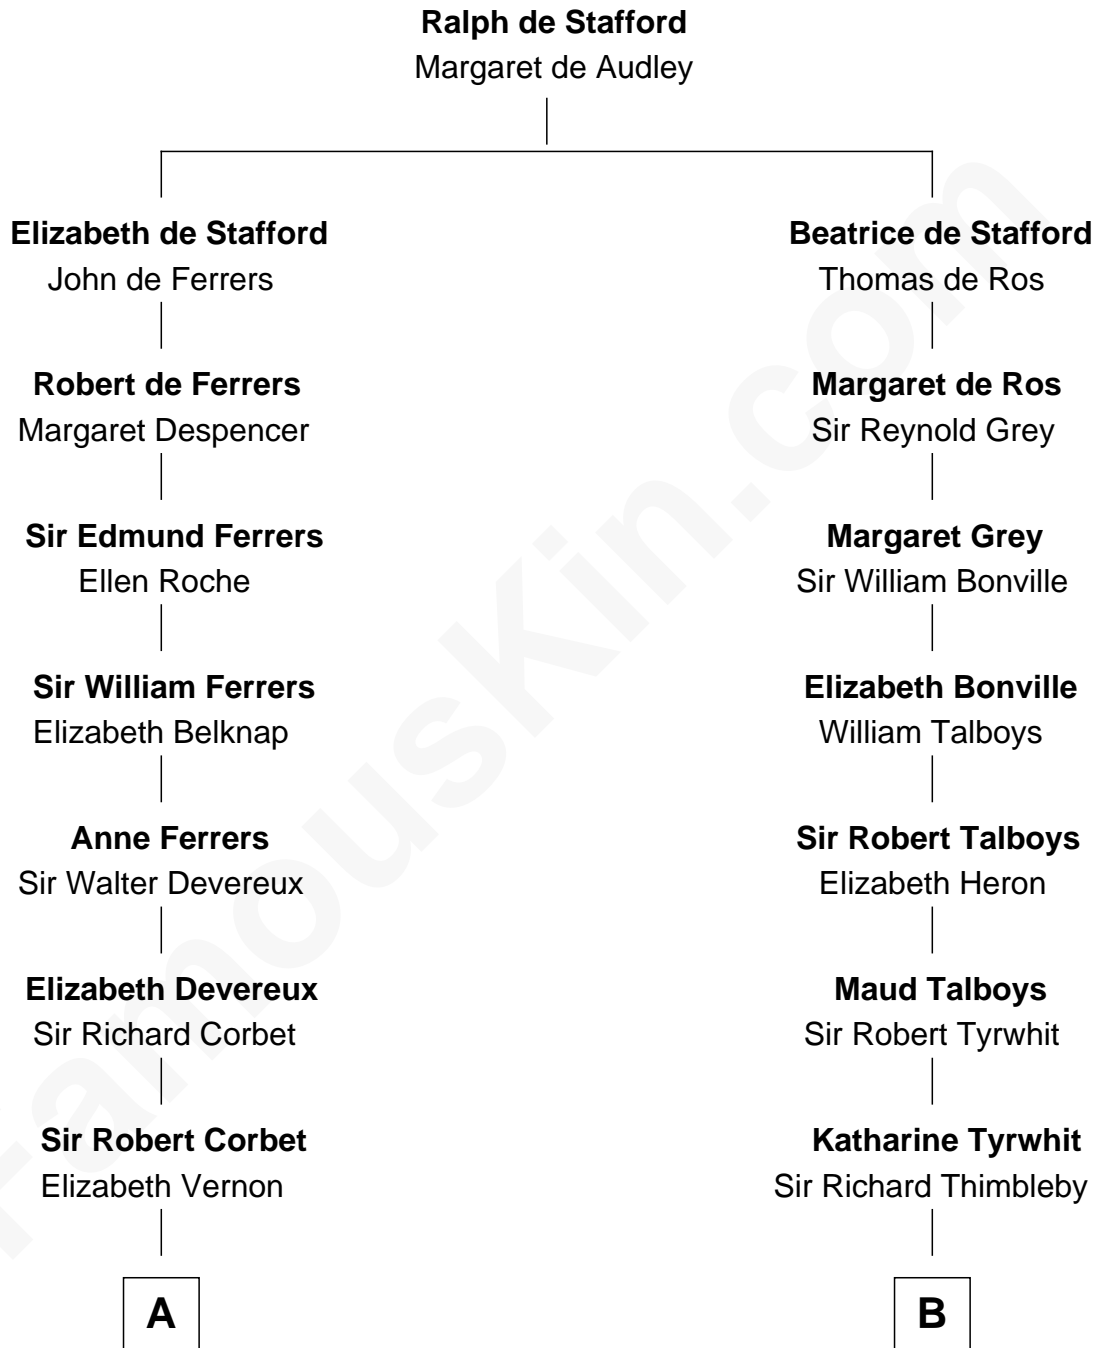

FamousKin.com
Relationship Chart of
Melvyn Douglas
Movie Actor

16th cousin 3 times removed of
William Rufus Day
36th U.S. Secretary of State

C

—
Emma Jane Douglas
Col. George Taliaferro Shackelford

—
Lena Priscilla Shackelford
Edouard Gregory Hesselberg