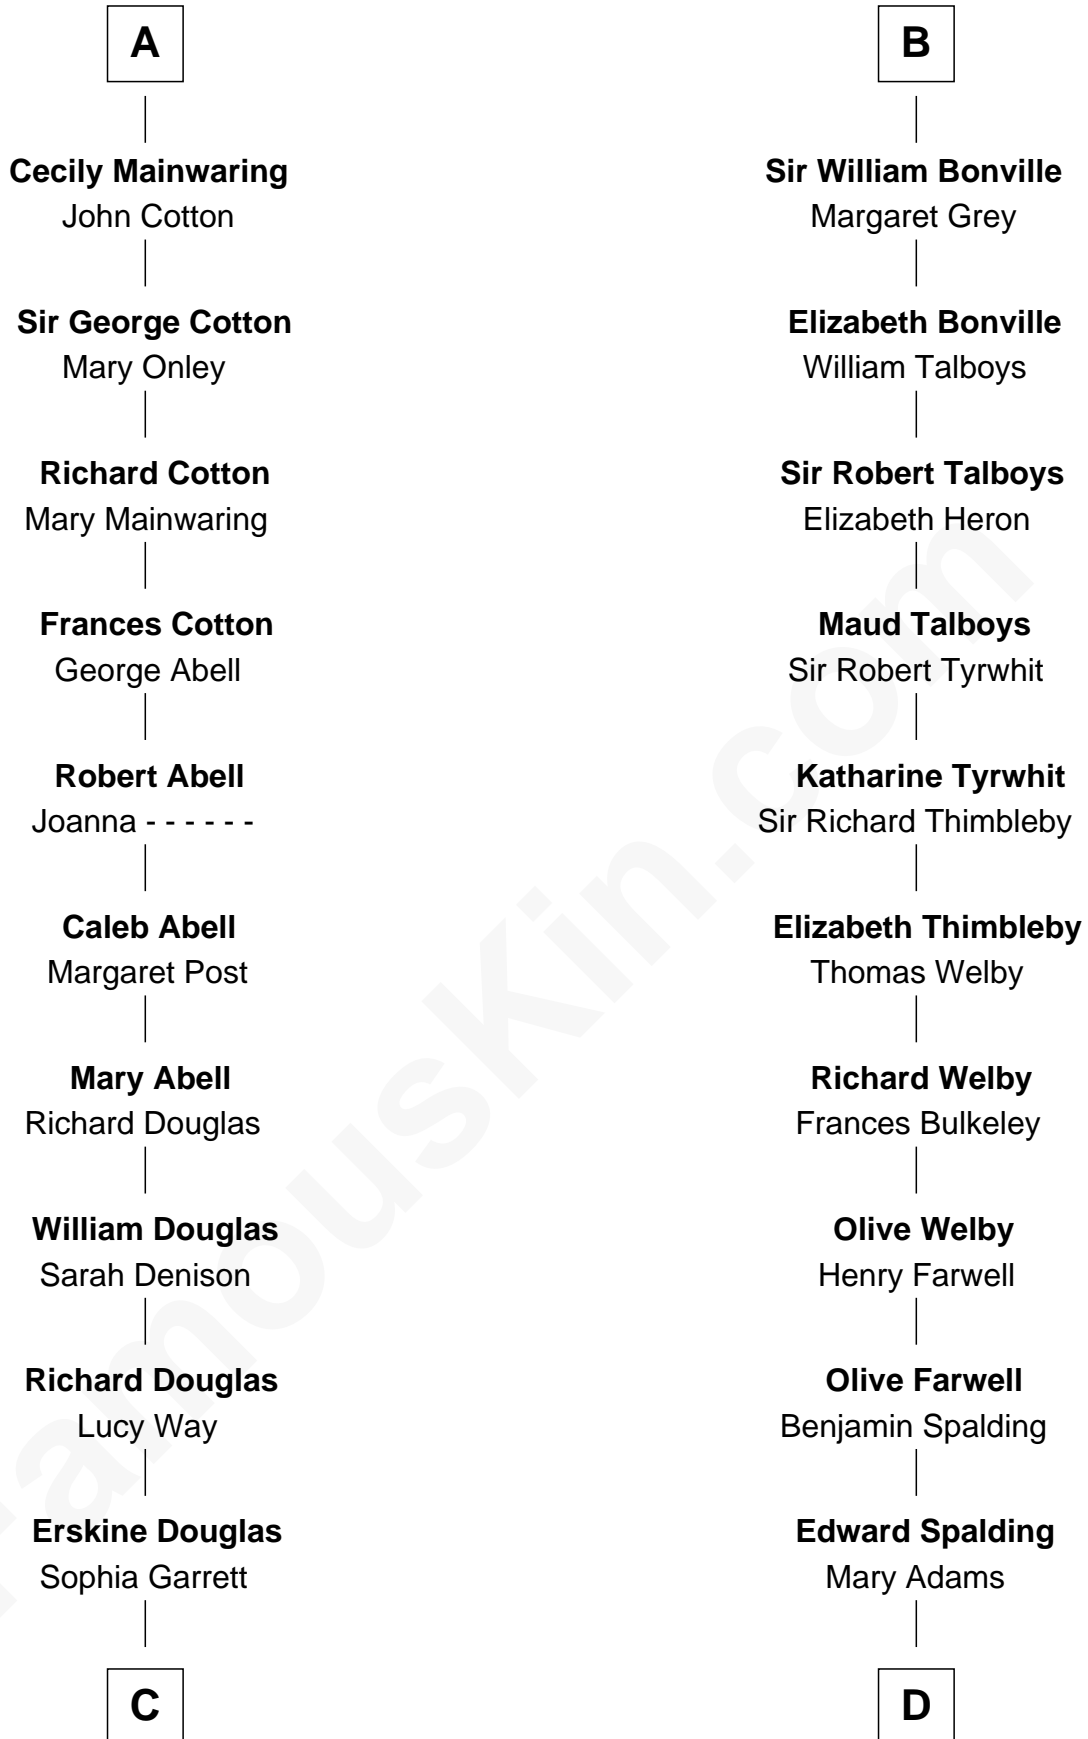

**FamousKin.com**  
**Relationship Chart of**  
**Melvyn Douglas**  
*Movie Actor*

19th cousin 2 times removed of  
**William Rufus Day**  
*36th U.S. Secretary of State*

**C**

**Emma Jane Douglas**  
Col. George Taliaferro Shackelford

**Lena Priscilla Shackelford**  
Edouard Gregory Hesselberg

**Melvyn Douglas**  
*Movie Actor*

**D**

**Ebenezer Spalding**  
Mary Fassett

**Dr. Rufus Spalding**  
Lydia Paine

**Rufus Paine Spalding**  
Lucretia A. Swift

**Emily Swift Spalding**  
Luther Day

**William Rufus Day**  
*36th U.S. Secretary of State*