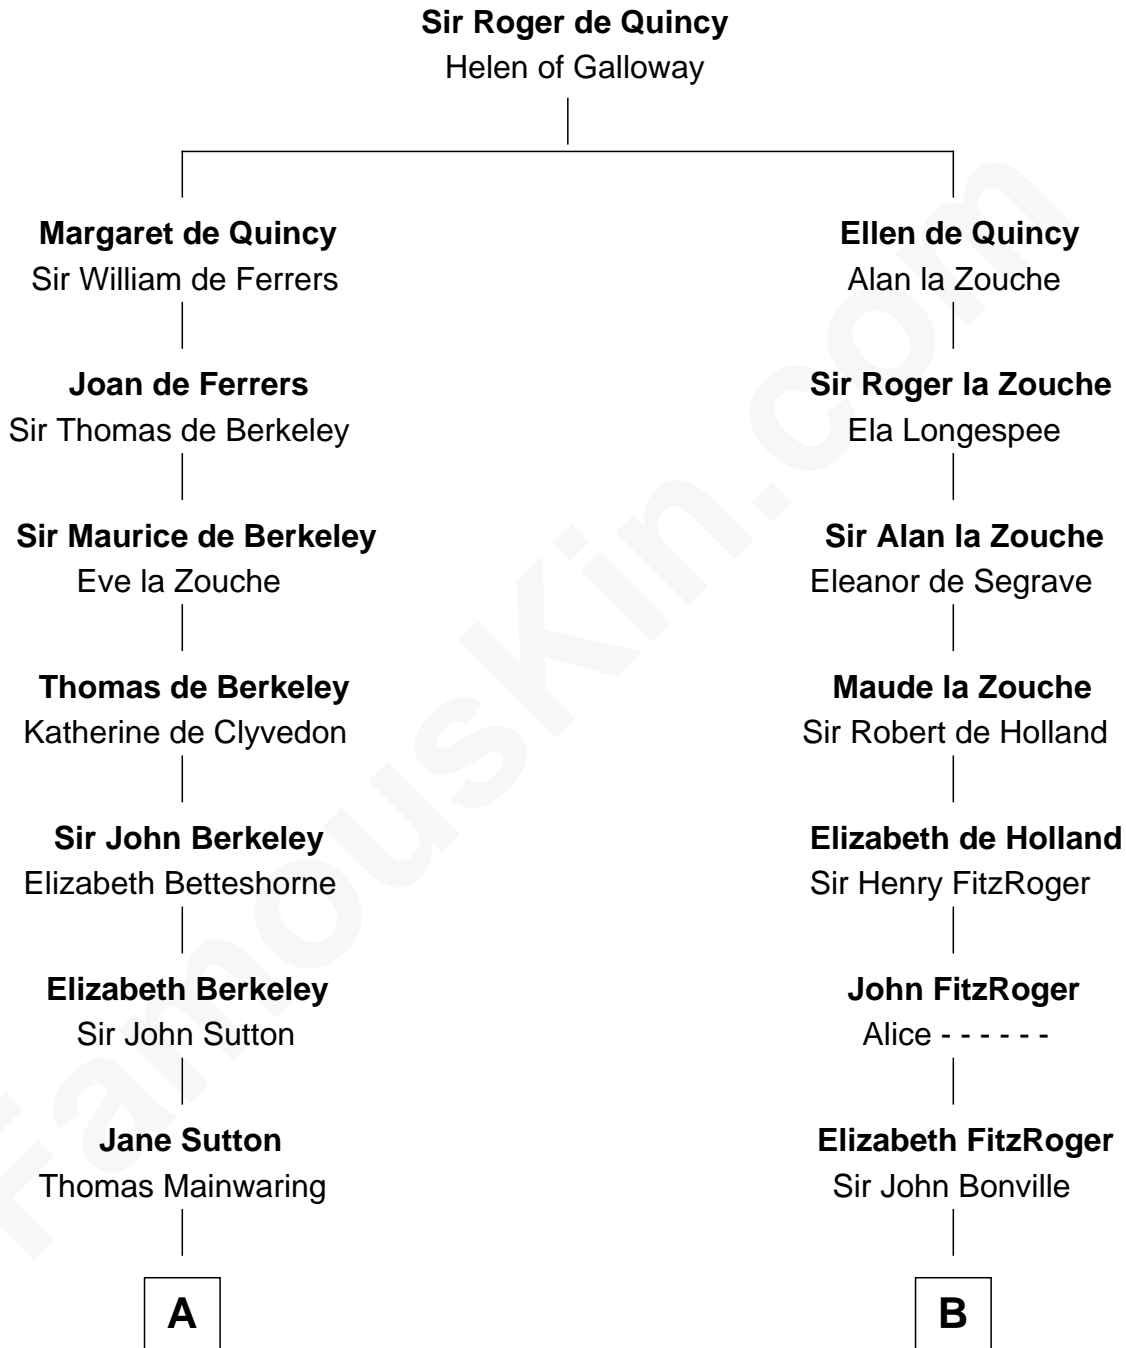

**FamousKin.com**  
**Relationship Chart of**  
**Melvyn Douglas**  
*Movie Actor*

19th cousin 2 times removed of  
**William Rufus Day**  
*36th U.S. Secretary of State*

**C**

**Emma Jane Douglas**  
Col. George Taliaferro Shackelford

**Lena Priscilla Shackelford**  
Edouard Gregory Hesselberg

**Melvyn Douglas**  
*Movie Actor*

**D**

**Ebenezer Spalding**  
Mary Fassett

**Dr. Rufus Spalding**  
Lydia Paine

**Rufus Paine Spalding**  
Lucretia A. Swift

**Emily Swift Spalding**  
Luther Day

**William Rufus Day**  
*36th U.S. Secretary of State*