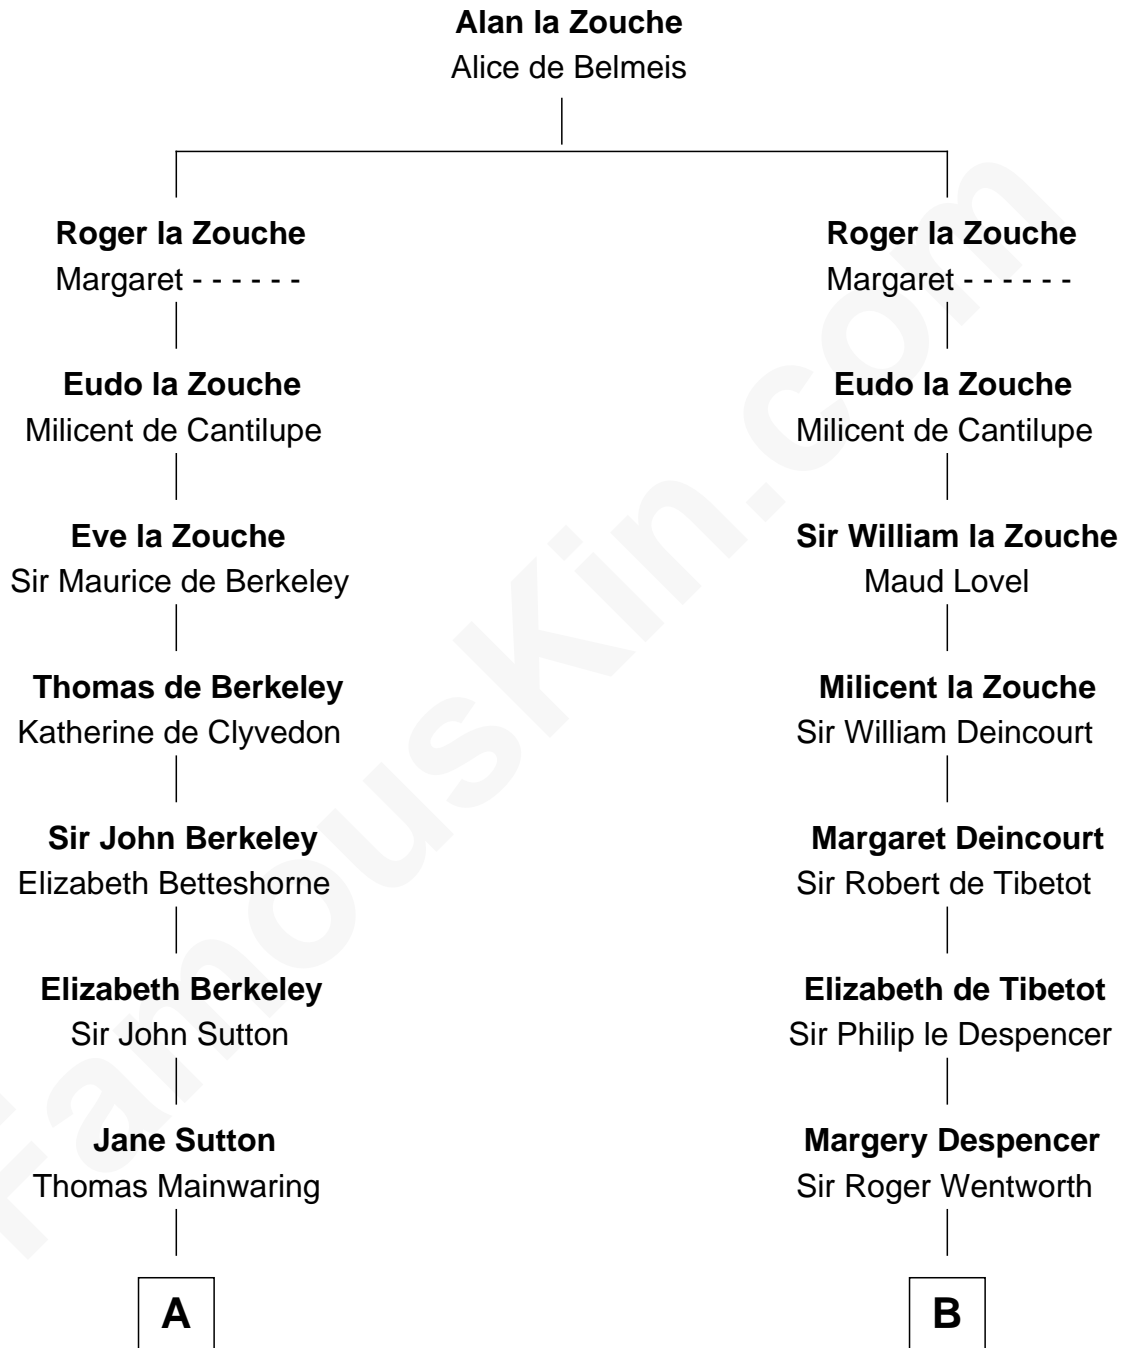

FamousKin.com
Relationship Chart of
Melvyn Douglas
Movie Actor

19th cousin 1 time removed of
William Rufus Day
36th U.S. Secretary of State

C

Emma Jane Douglas
Col. George Taliaferro Shackelford

Lena Priscilla Shackelford
Edouard Gregory Hesselberg

Melvyn Douglas
Movie Actor

D

Dr. Rufus Spalding
Lydia Paine

Rufus Paine Spalding
Lucretia A. Swift

Emily Swift Spalding
Luther Day

William Rufus Day
36th U.S. Secretary of State

FamousKin.com