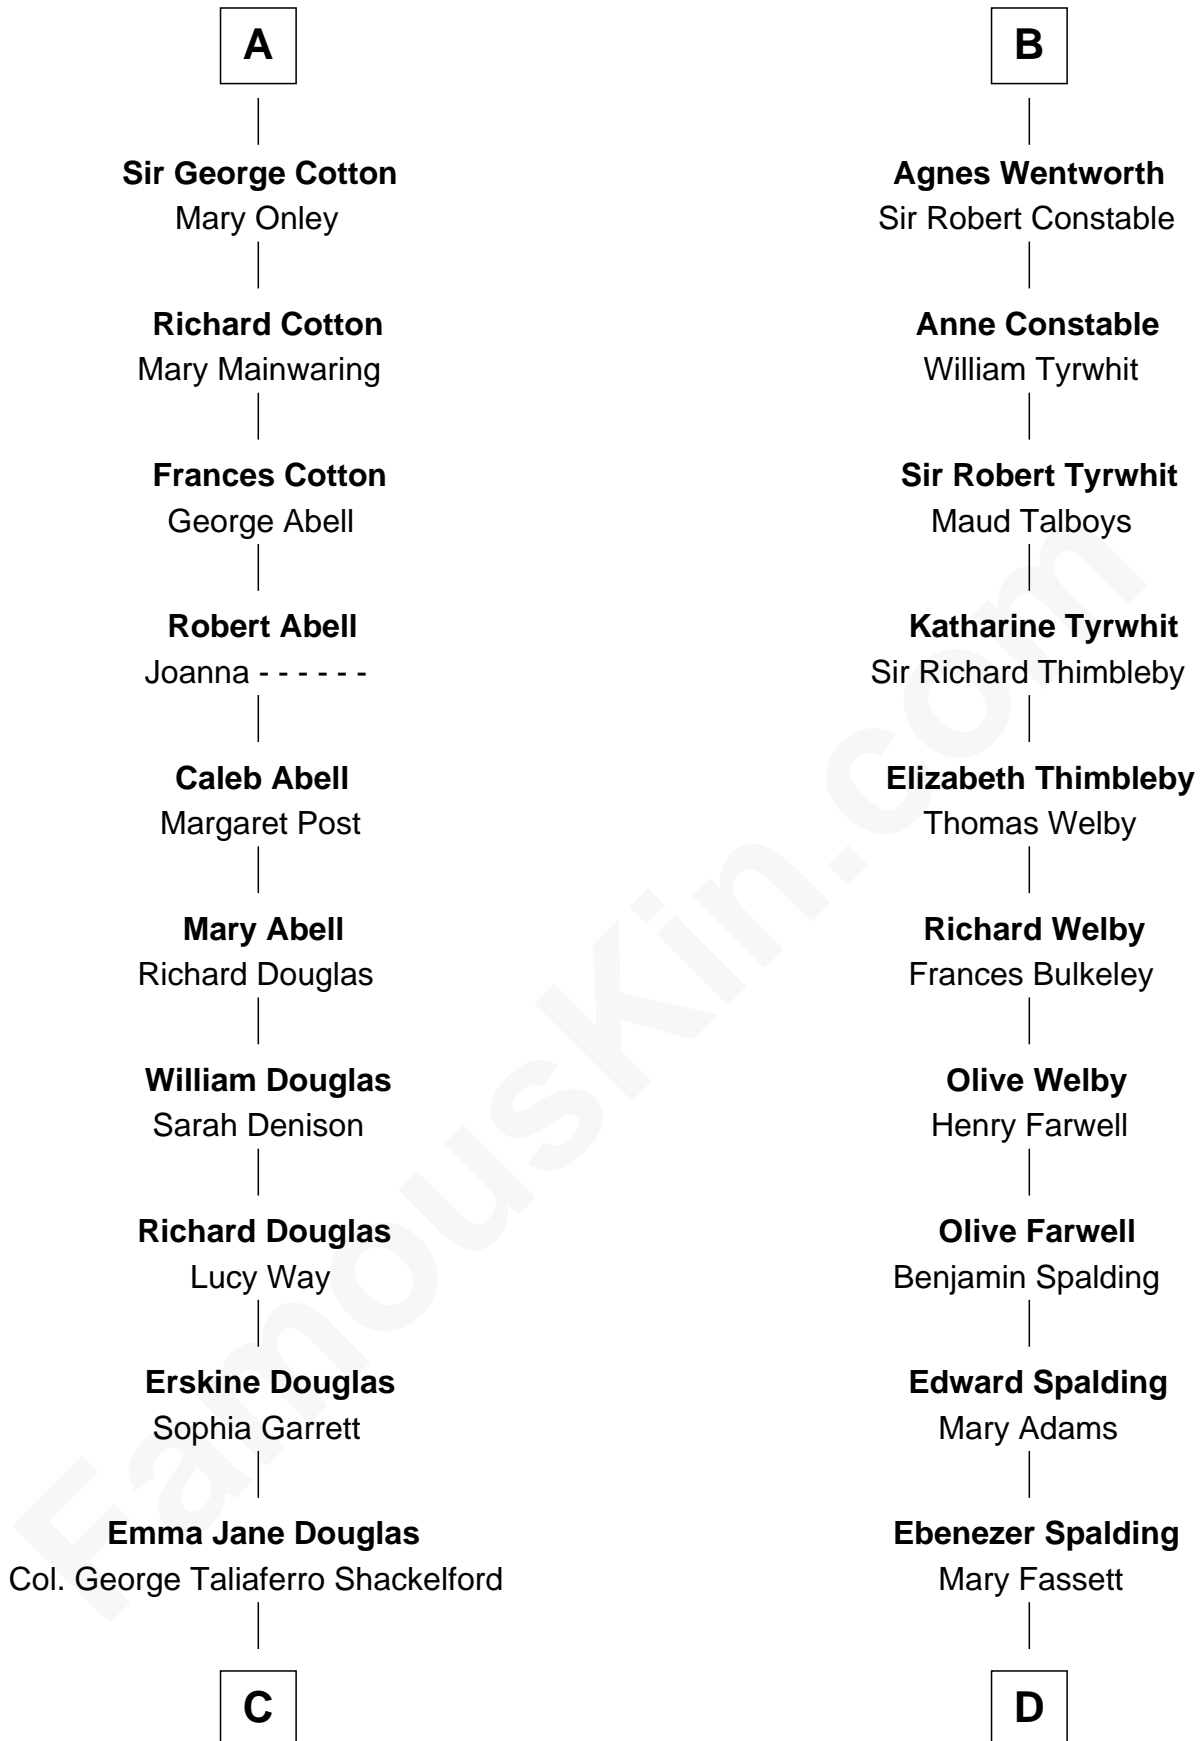

FamousKin.com
Relationship Chart of
Melvyn Douglas
Movie Actor

18th cousin 2 times removed of
William Rufus Day
36th U.S. Secretary of State

C

Lena Priscilla Shackelford
Edouard Gregory Hesselberg

Melvyn Douglas
Movie Actor