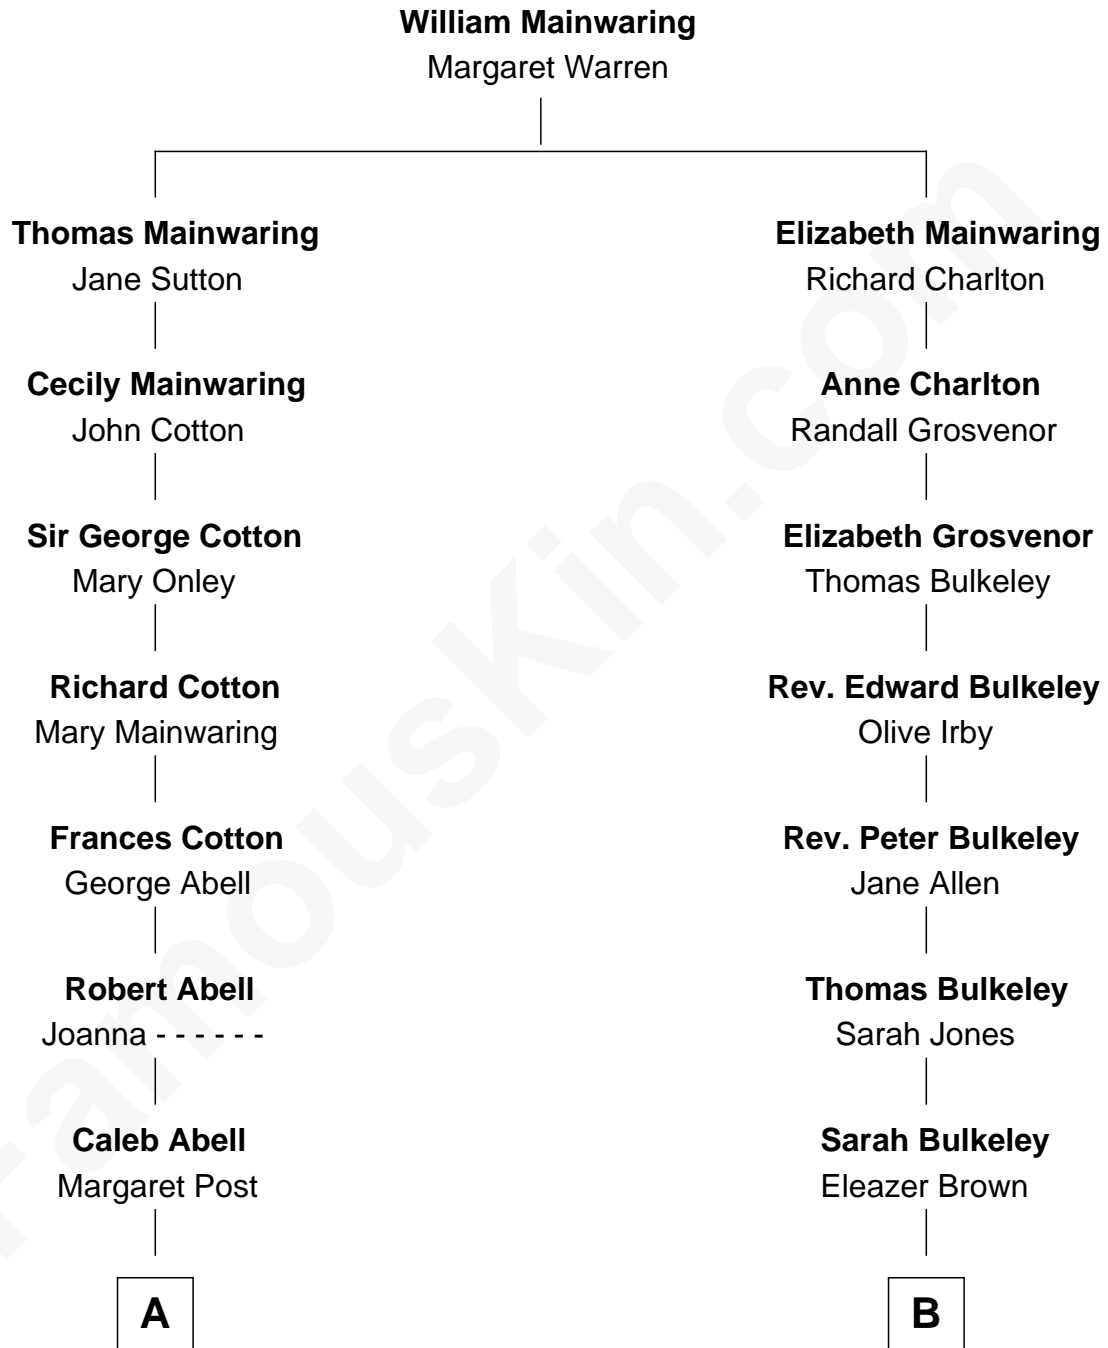

**FamousKin.com**  
**Relationship Chart of**  
**Melvyn Douglas**  
*Movie Actor*

13th cousin 3 times removed of  
**Harry Chapin**  
*Singer and Songwriter*

**A**

**Mary Abell**  
Richard Douglas

**William Douglas**  
Sarah Denison

**Richard Douglas**  
Lucy Way

**Erskine Douglas**  
Sophia Garrett

**Emma Jane Douglas**  
Col. George Taliaferro Shackelford

**Lena Priscilla Shackelford**  
Edouard Gregory Hesselberg

**Melvyn Douglas**  
*Movie Actor*

**B**

**Elizabeth Brown**  
Michael Todd

**Benjamin Todd**  
Lydia Alling

**Patience Todd**  
James Bishop

**Sarah Bishop**  
Caleb Humeston

**Lovina Humeston**  
Stephen Chapin

**Humeston Chapin**  
Sarah Hunt Wing