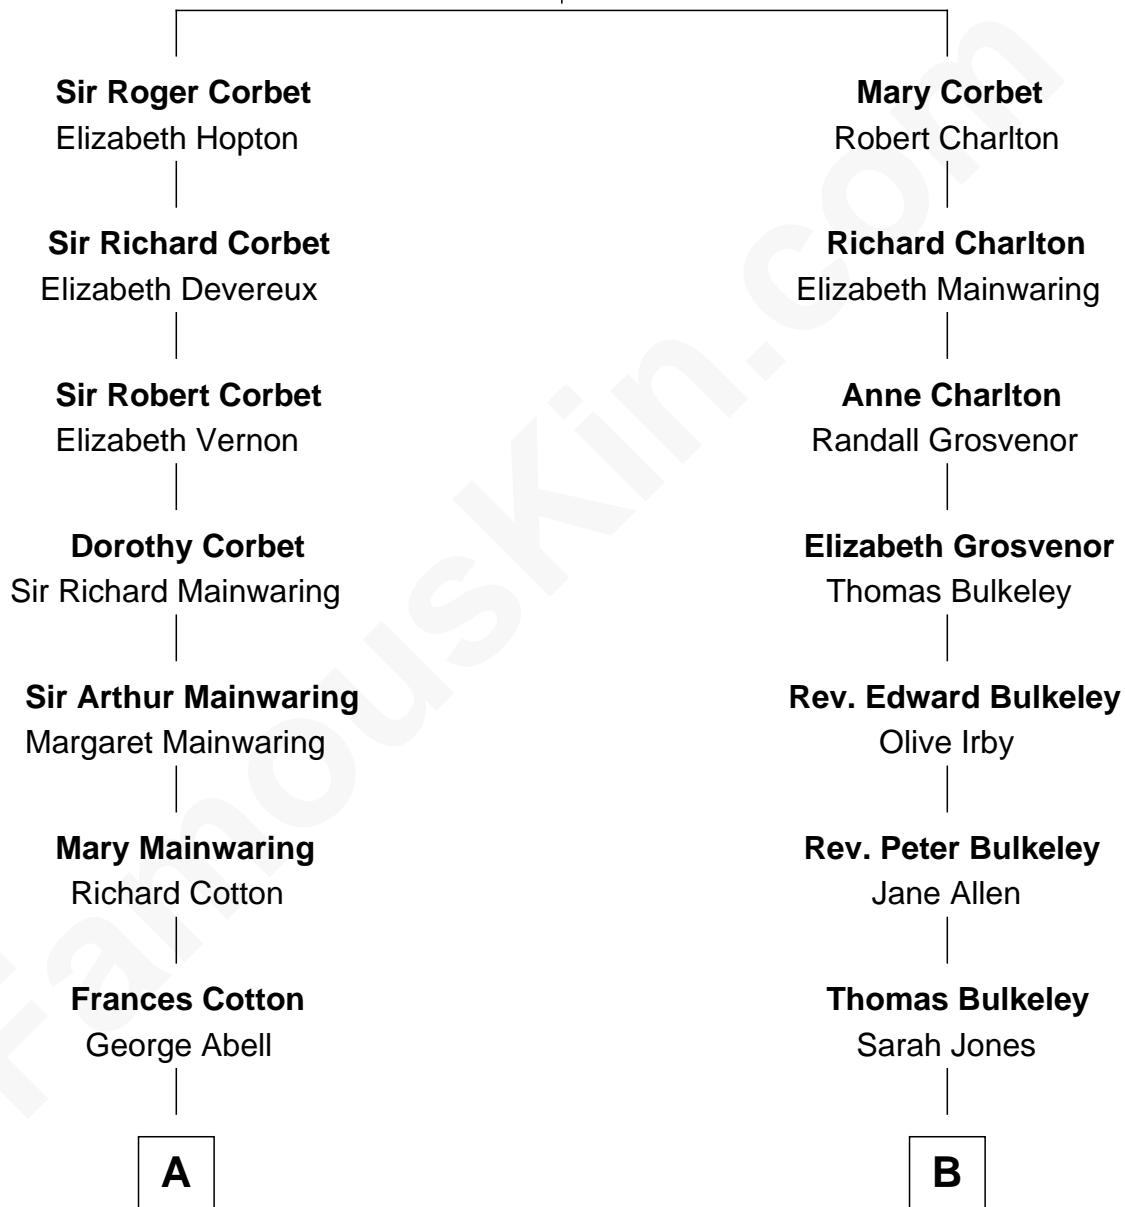

FamousKin.com
Relationship Chart of
Melvyn Douglas
Movie Actor

15th cousin 2 times removed of
Harry Chapin
Singer and Songwriter

Sir Robert Corbet
 Margaret - - - - -

A

Robert Abell
Joanna - - - - -

Caleb Abell
Margaret Post

Mary Abell
Richard Douglas

William Douglas
Sarah Denison

Richard Douglas
Lucy Way

Erskine Douglas
Sophia Garrett

Emma Jane Douglas
Col. George Taliaferro Shackelford

Lena Priscilla Shackelford
Edouard Gregory Hesselberg