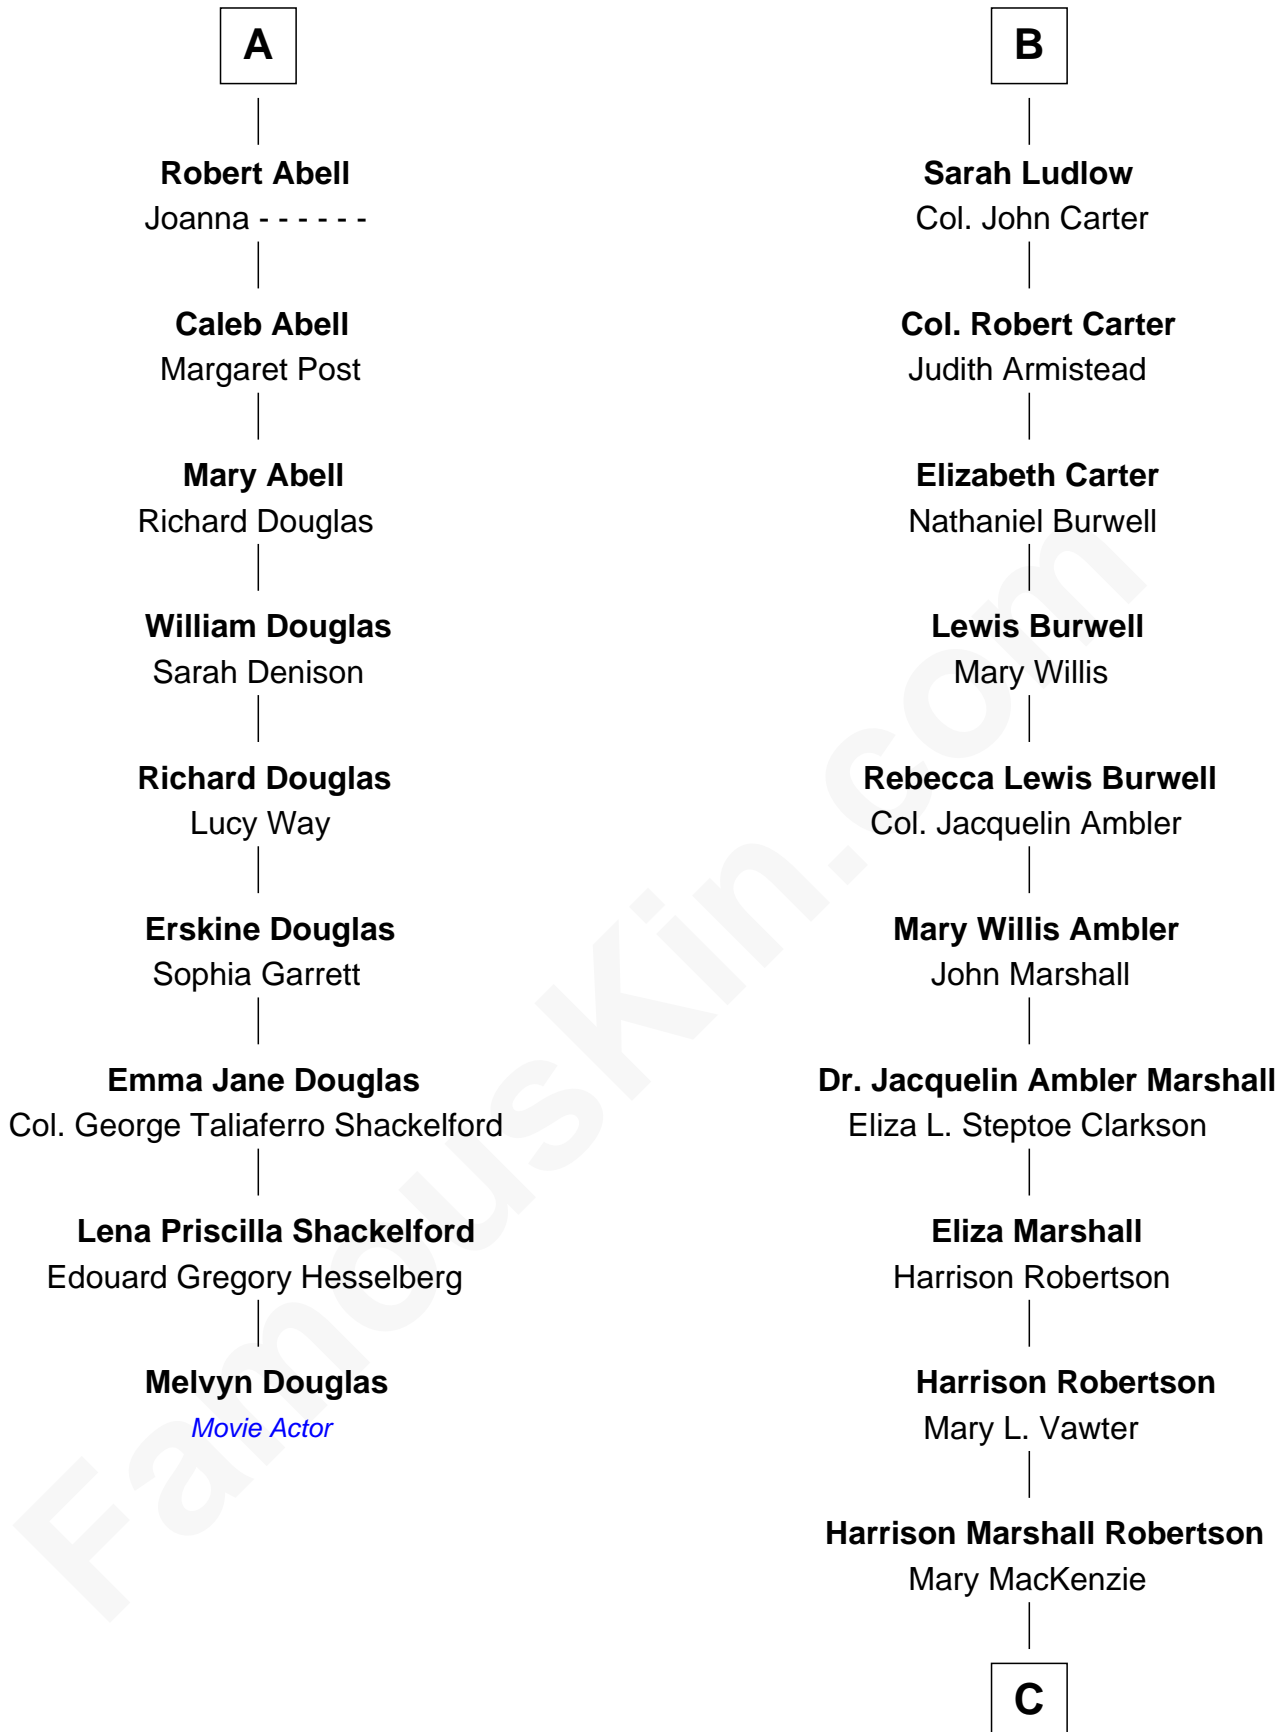

**FamousKin.com**  
**Relationship Chart of**  
**Melvyn Douglas**  
*Movie Actor*

15th cousin 3 times removed of  
**Mary Chapin Carpenter**  
*Singer and Songwriter*

C

Mary Bowie Robertson  
Chapin Carpenter

Mary Chapin Carpenter  
*Singer and Songwriter*

FamousKin.com