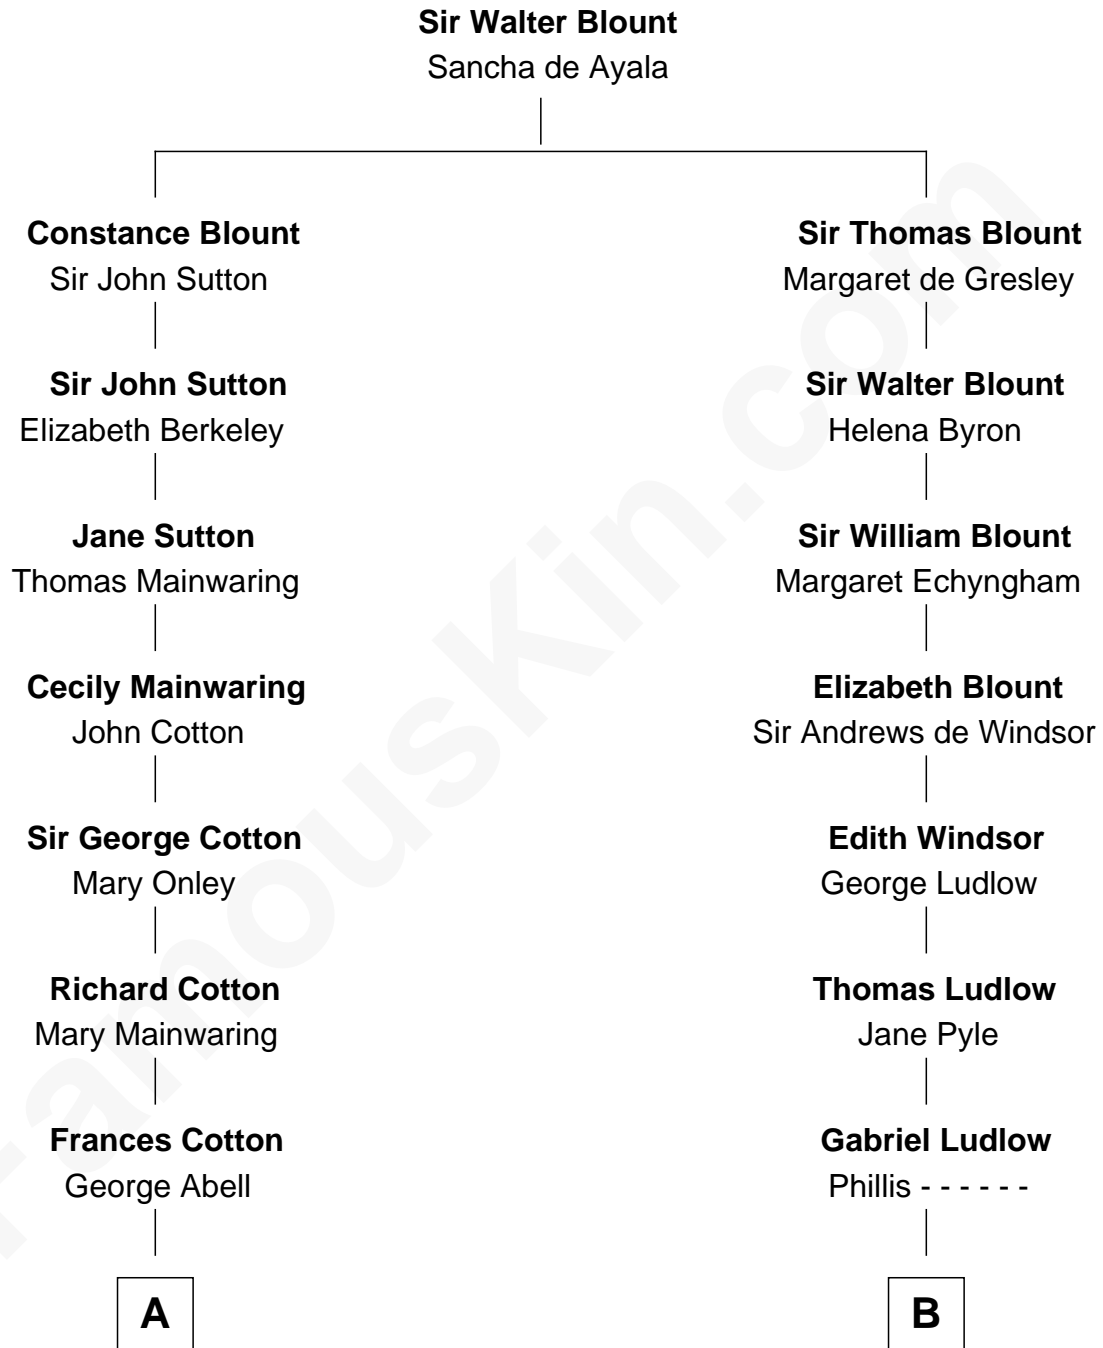

**FamousKin.com**  
**Relationship Chart of**  
**Melvyn Douglas**  
*Movie Actor*

15th cousin 3 times removed of  
**Mary Chapin Carpenter**  
*Singer and Songwriter*

C

Mary Bowie Robertson  
Chapin Carpenter

Mary Chapin Carpenter  
*Singer and Songwriter*

FamousKin.com