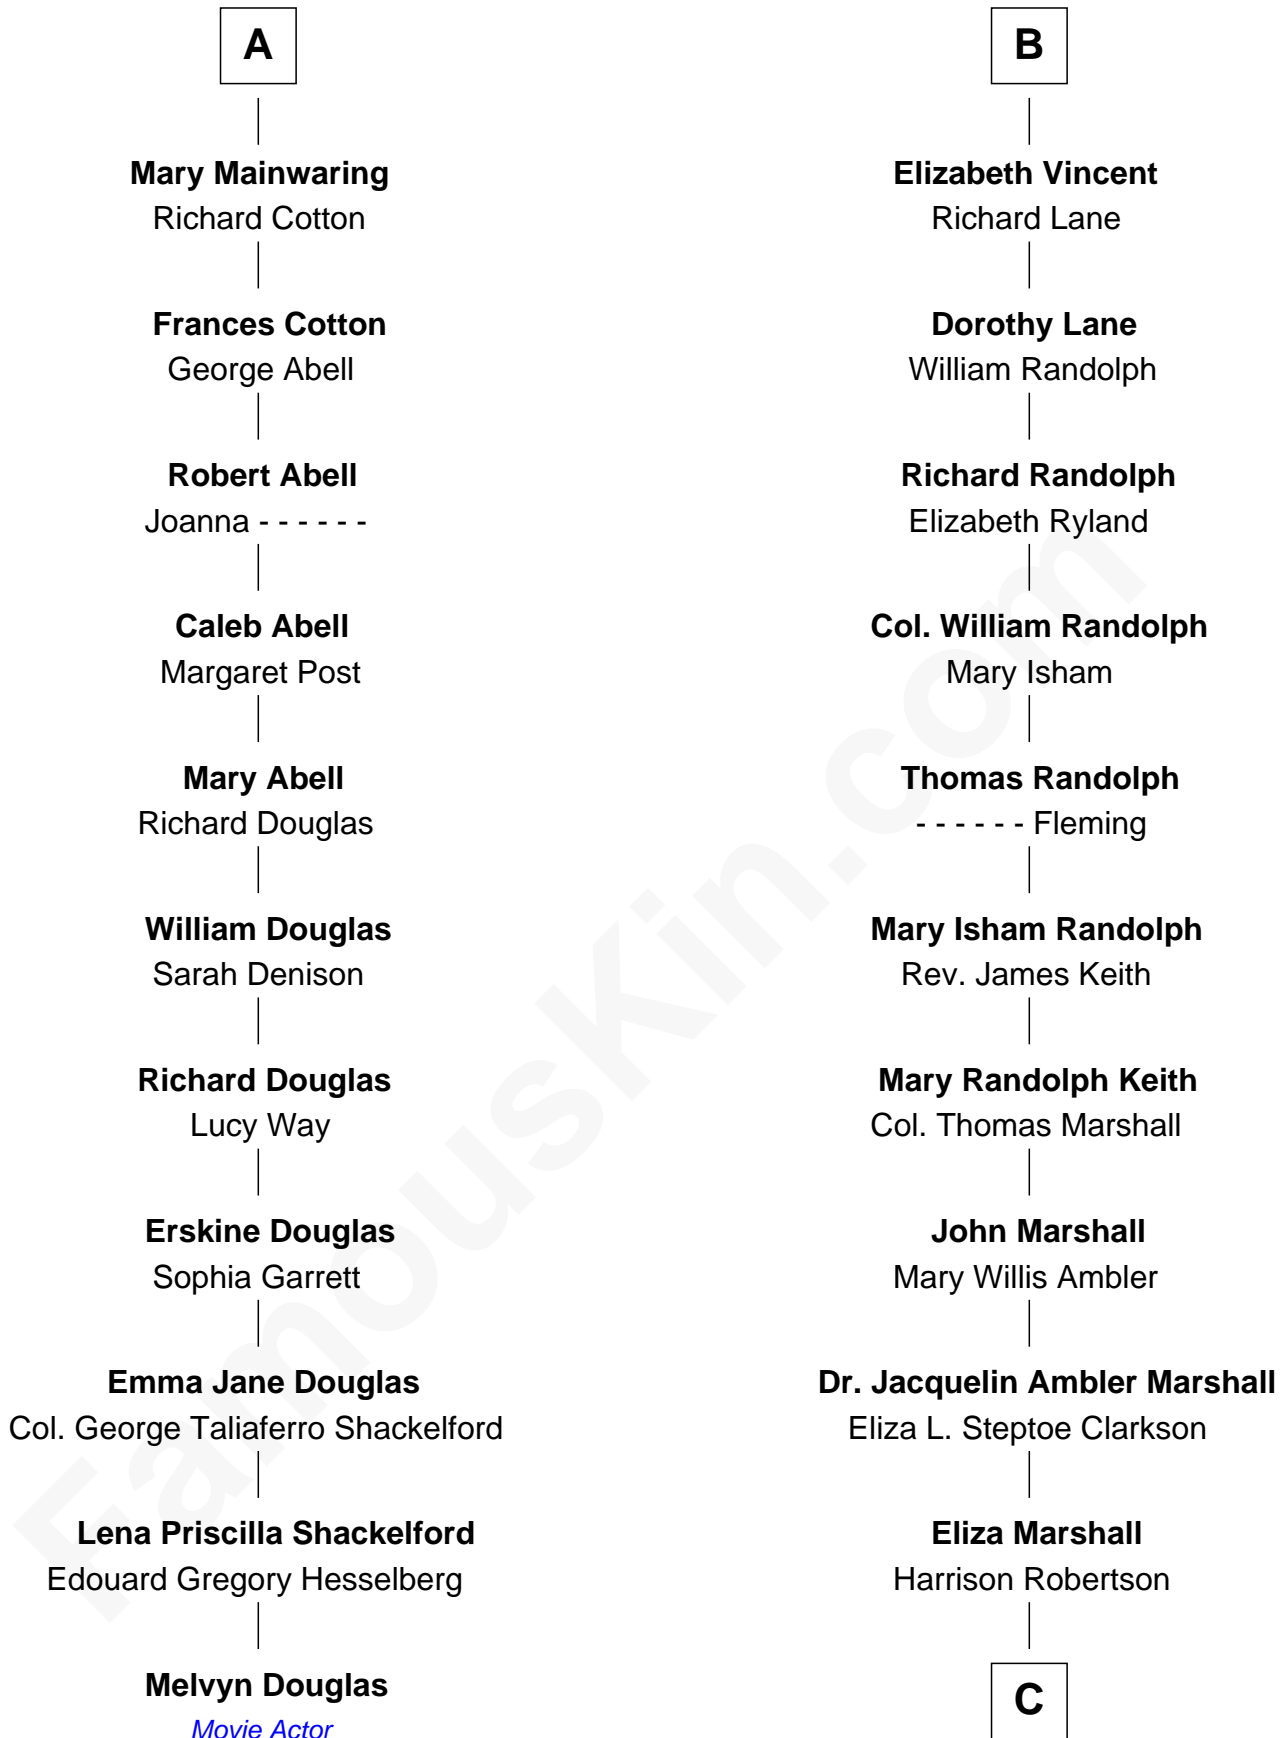

**FamousKin.com**  
**Relationship Chart of**  
**Melvyn Douglas**  
*Movie Actor*

17th cousin 3 times removed of  
**Mary Chapin Carpenter**  
*Singer and Songwriter*

**Sir Richard Fitzalan**  
 Elizabeth de Bohun

**Joan Fitzalan**  
 Sir William Beauchamp

**Elizabeth Fitzalan**  
 Sir Thomas Mowbray

**Joan Beauchamp**  
 James Butler

**Margaret Mowbray**  
 Sir Robert Howard

**Elizabeth Butler**  
 John Talbot

**Katherine Howard**  
 Sir Edward Neville

**Ann Talbot**  
 Sir Henry Vernon

**Catherine Neville**  
 Robert Tanfield

**Elizabeth Vernon**  
 Sir Robert Corbet

**William Tanfield**  
 Elizabeth Stavely

**Dorothy Corbet**  
 Sir Richard Mainwaring

**Frances Tanfield**  
 Bridget Cave

**Sir Arthur Mainwaring**  
 Margaret Mainwaring

**Anne Tanfield**  
 Clement Vincent

**A**

**B**

**C**

**Harrison Robertson**

Mary L. Vawter