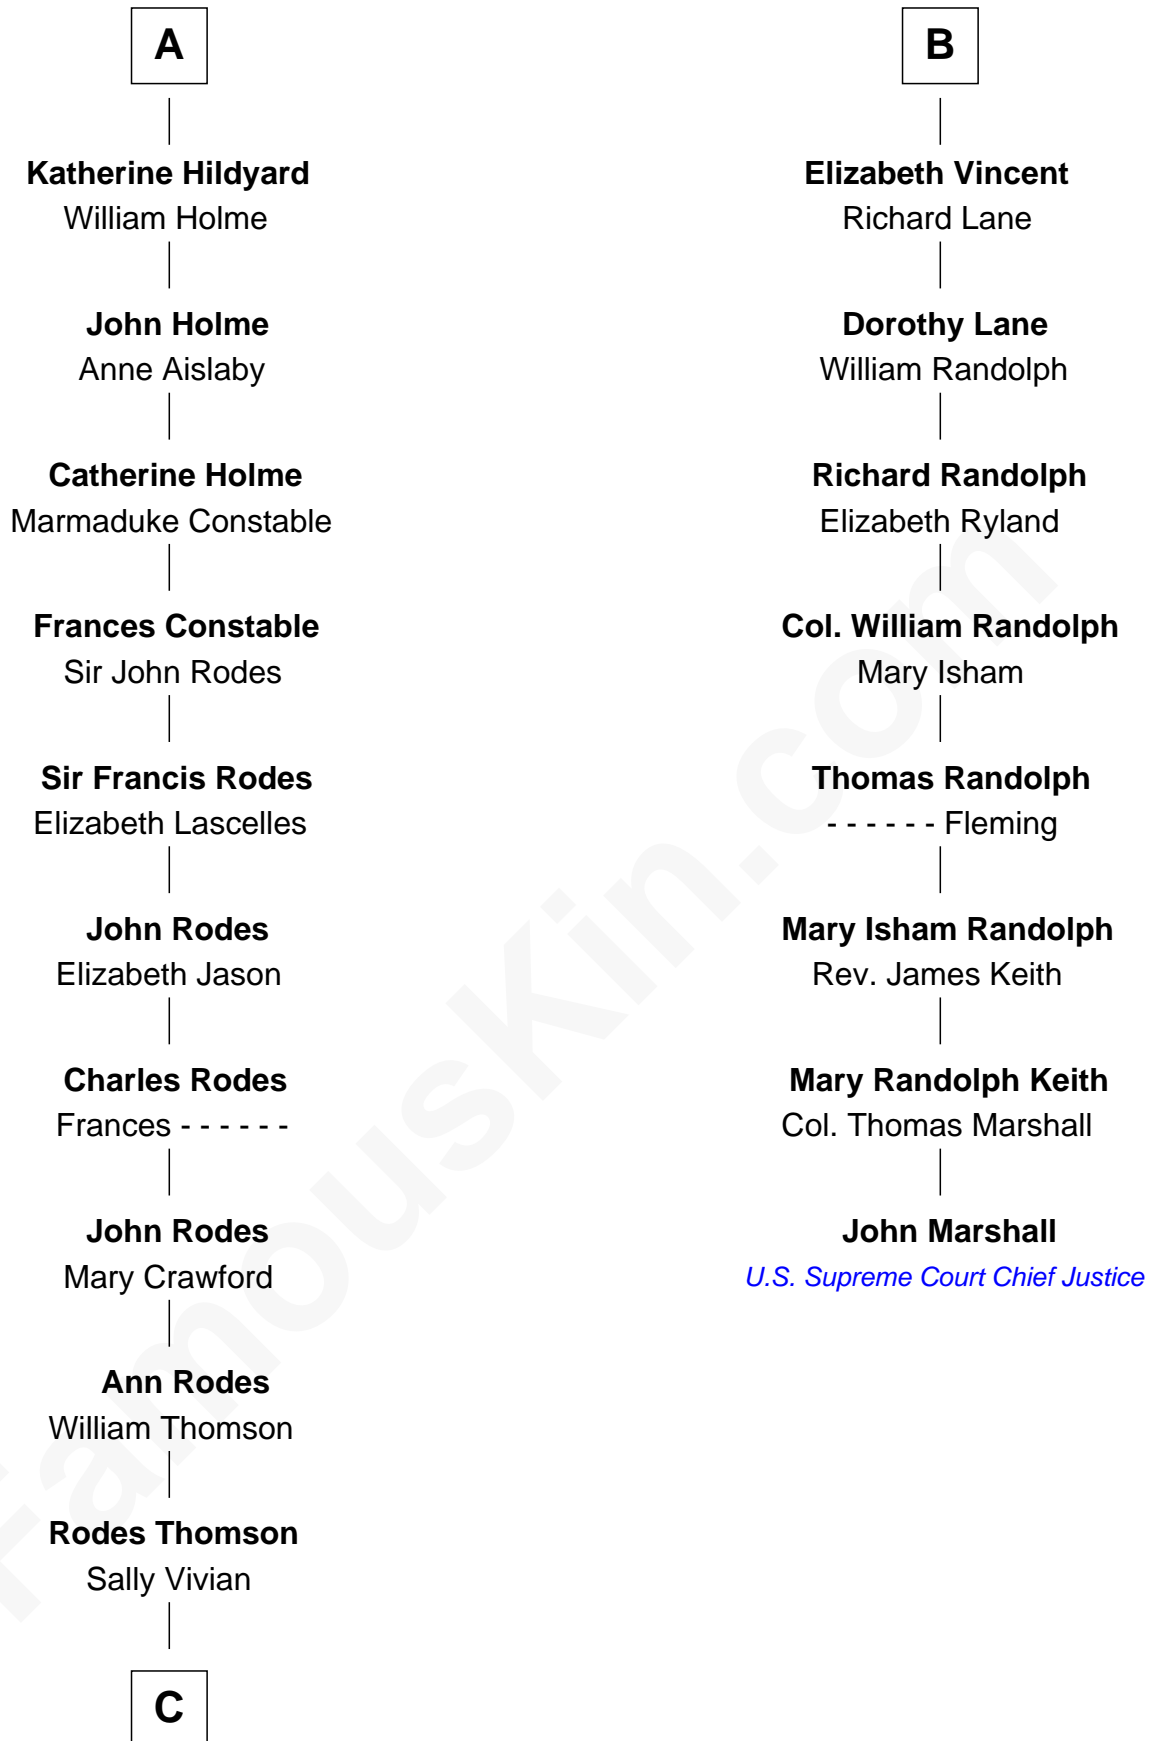

FamousKin.com Relationship Chart of

Melvyn Douglas

Movie Actor

14th cousin 7 times removed of

John Marshall

4th Chief Justice of the U.S. Supreme Court

Edward III, King of England

Philippa of Hainault

C

Nancy Thomson
Thomas Johnson Garrett

Sophia Garrett
Erskine Douglas

Emma Jane Douglas
Col. George Taliaferro Shackelford

Lena Priscilla Shackelford
Edouard Gregory Hesselberg

Melvyn Douglas
Movie Actor

FamousKin.com