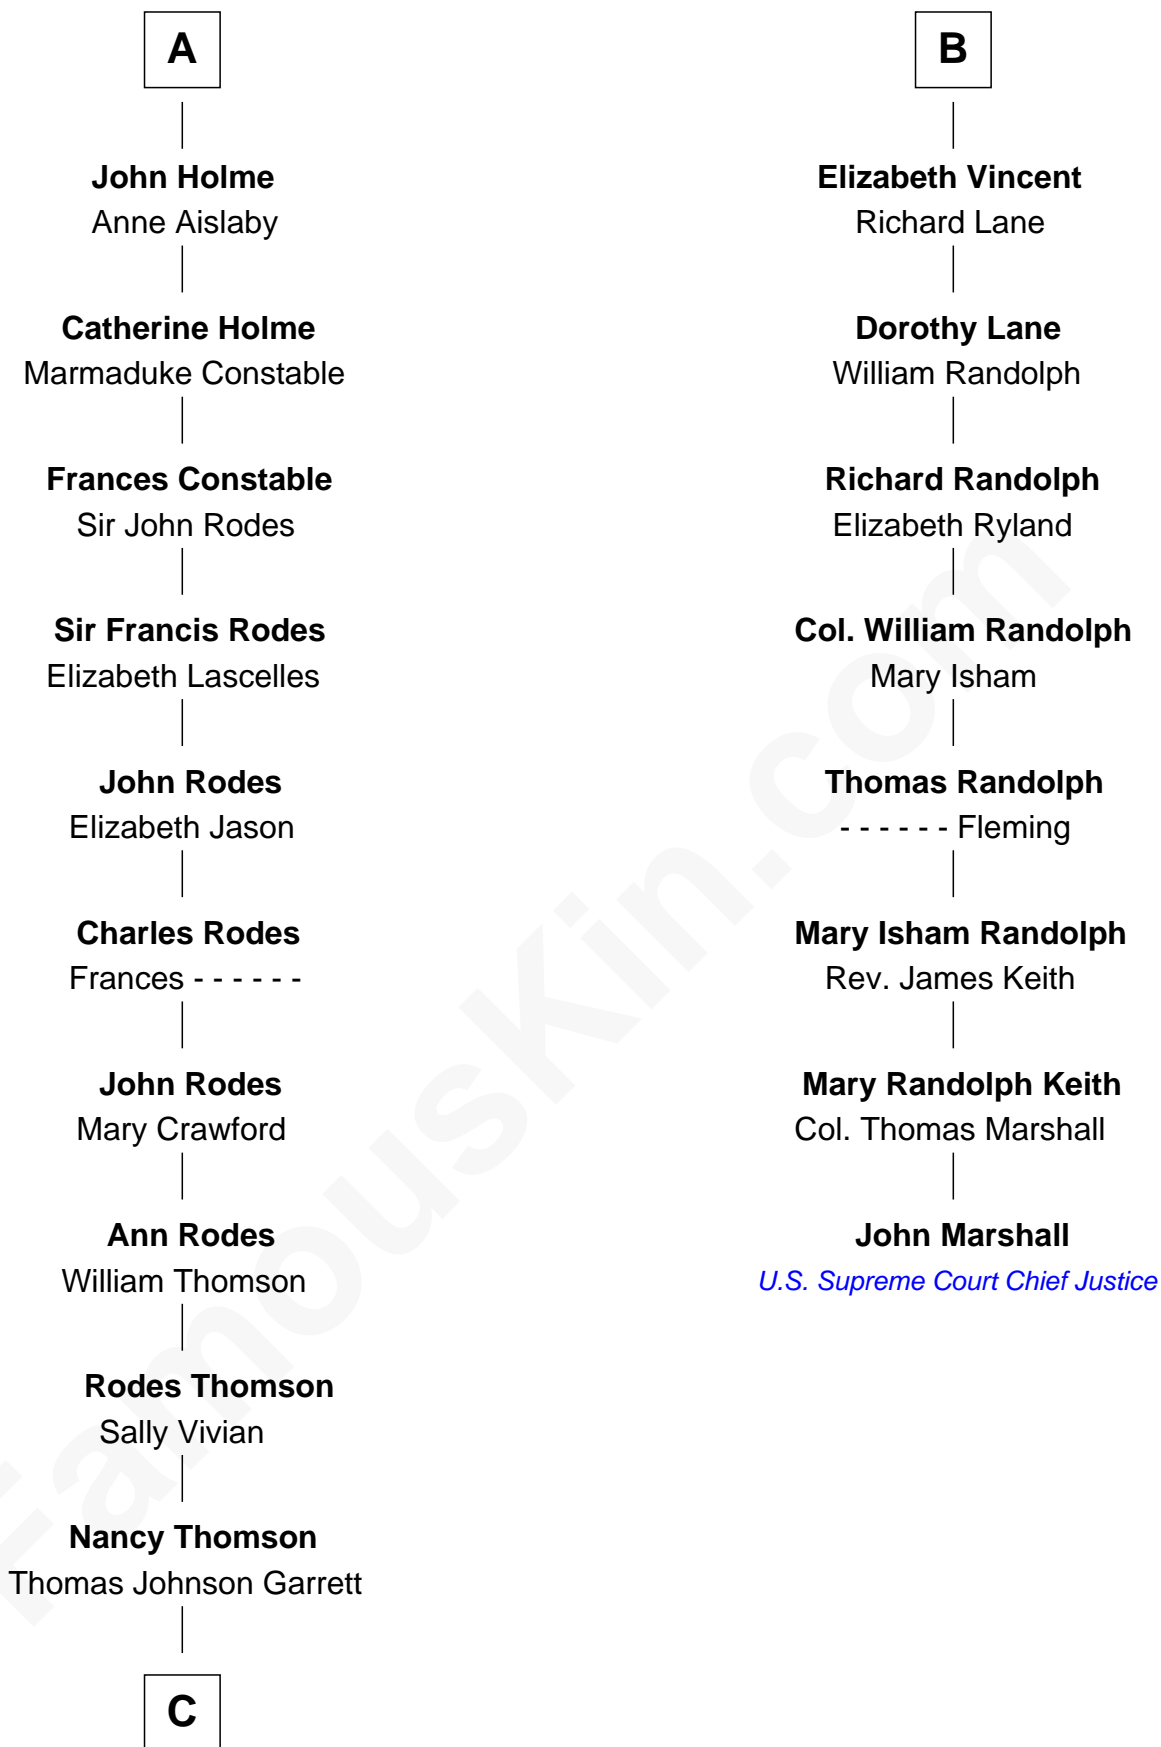

**FamousKin.com**  
**Relationship Chart of**  
**Melvyn Douglas**  
*Movie Actor*

**14th cousin 6 times removed of**  
**John Marshall**  
*4th Chief Justice of the U.S. Supreme Court*

**C**

—  
**Sophia Garrett**  
Erskine Douglas

—  
**Emma Jane Douglas**  
Col. George Taliaferro Shackelford

—  
**Lena Priscilla Shackelford**  
Edouard Gregory Hesselberg

—  
**Melvyn Douglas**  
*Movie Actor*

FamousKin.com