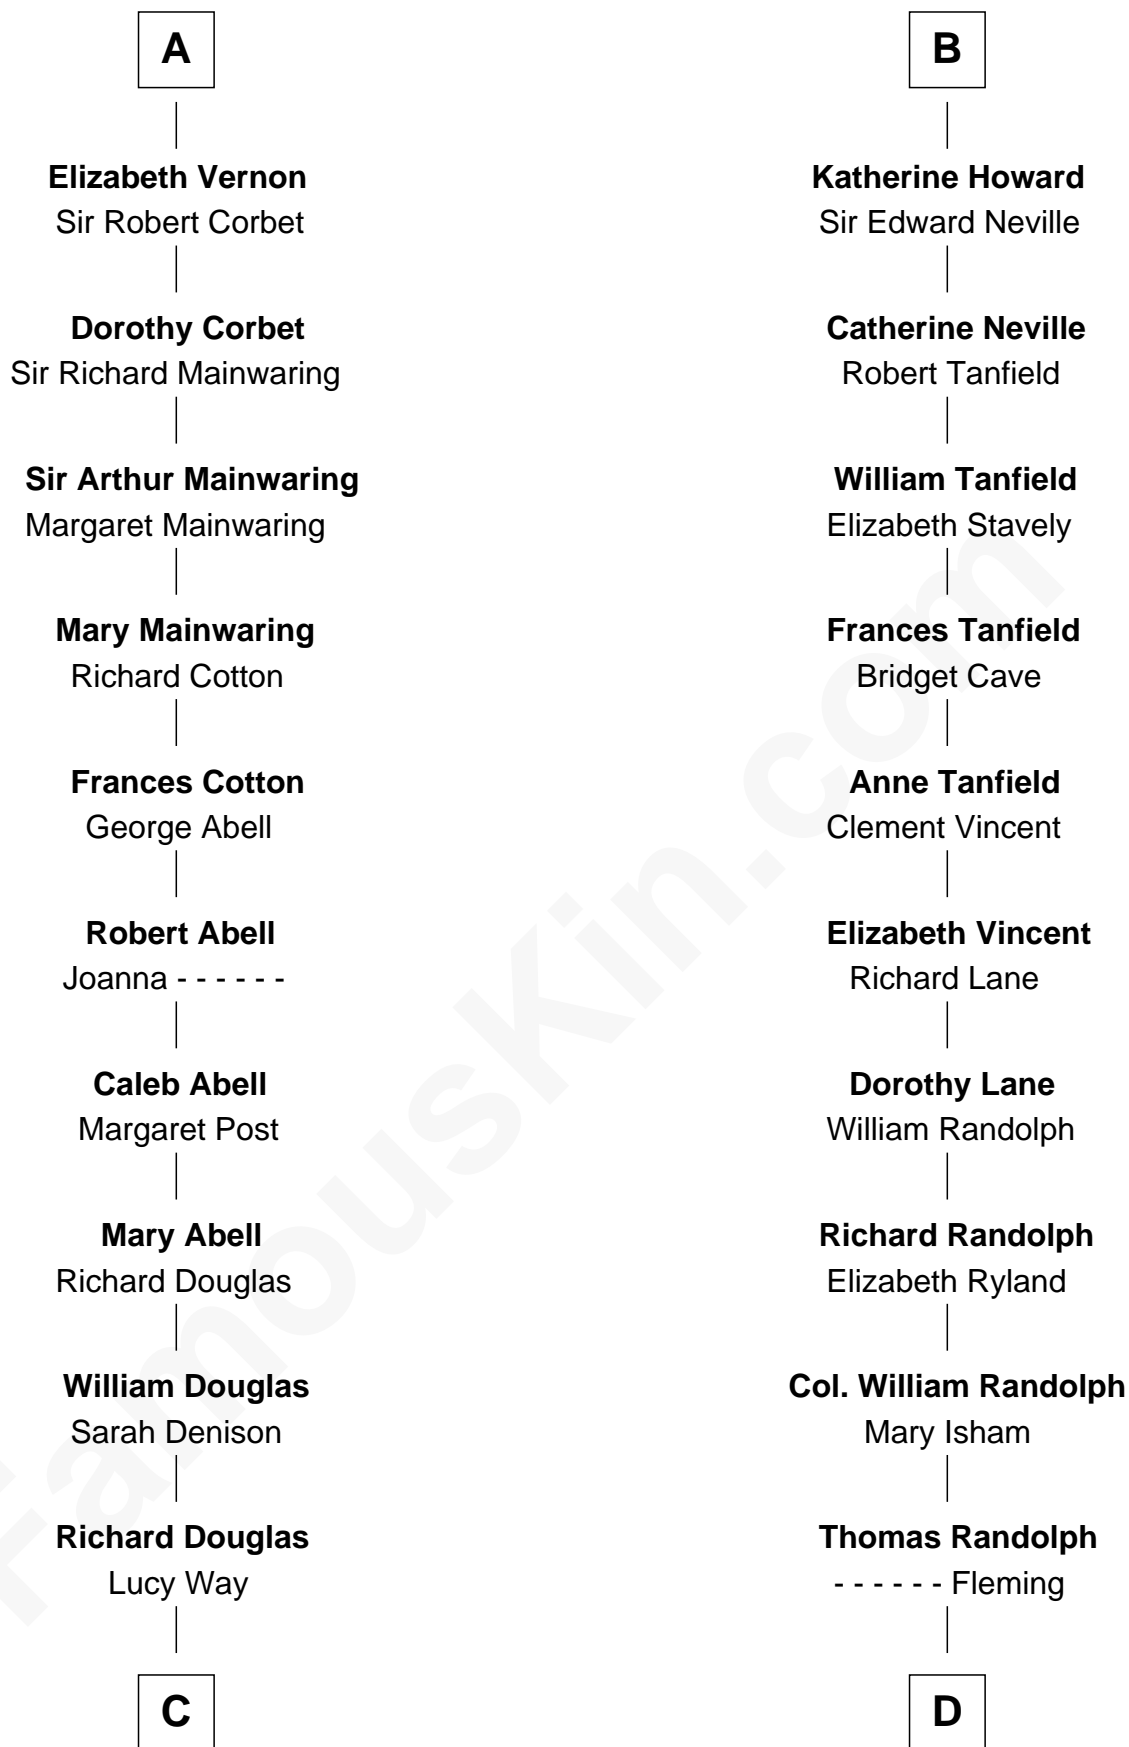

FamousKin.com
Relationship Chart of
Melvyn Douglas
Movie Actor

19th cousin 1 time removed of

John Marshall
4th Chief Justice of the U.S. Supreme Court

C

Erskine Douglas

Sophia Garrett

Emma Jane Douglas

Col. George Taliaferro Shackelford

Lena Priscilla Shackelford

Edouard Gregory Hesselberg

Melvyn Douglas

Movie Actor

D

Mary Isham Randolph

Rev. James Keith

Mary Randolph Keith