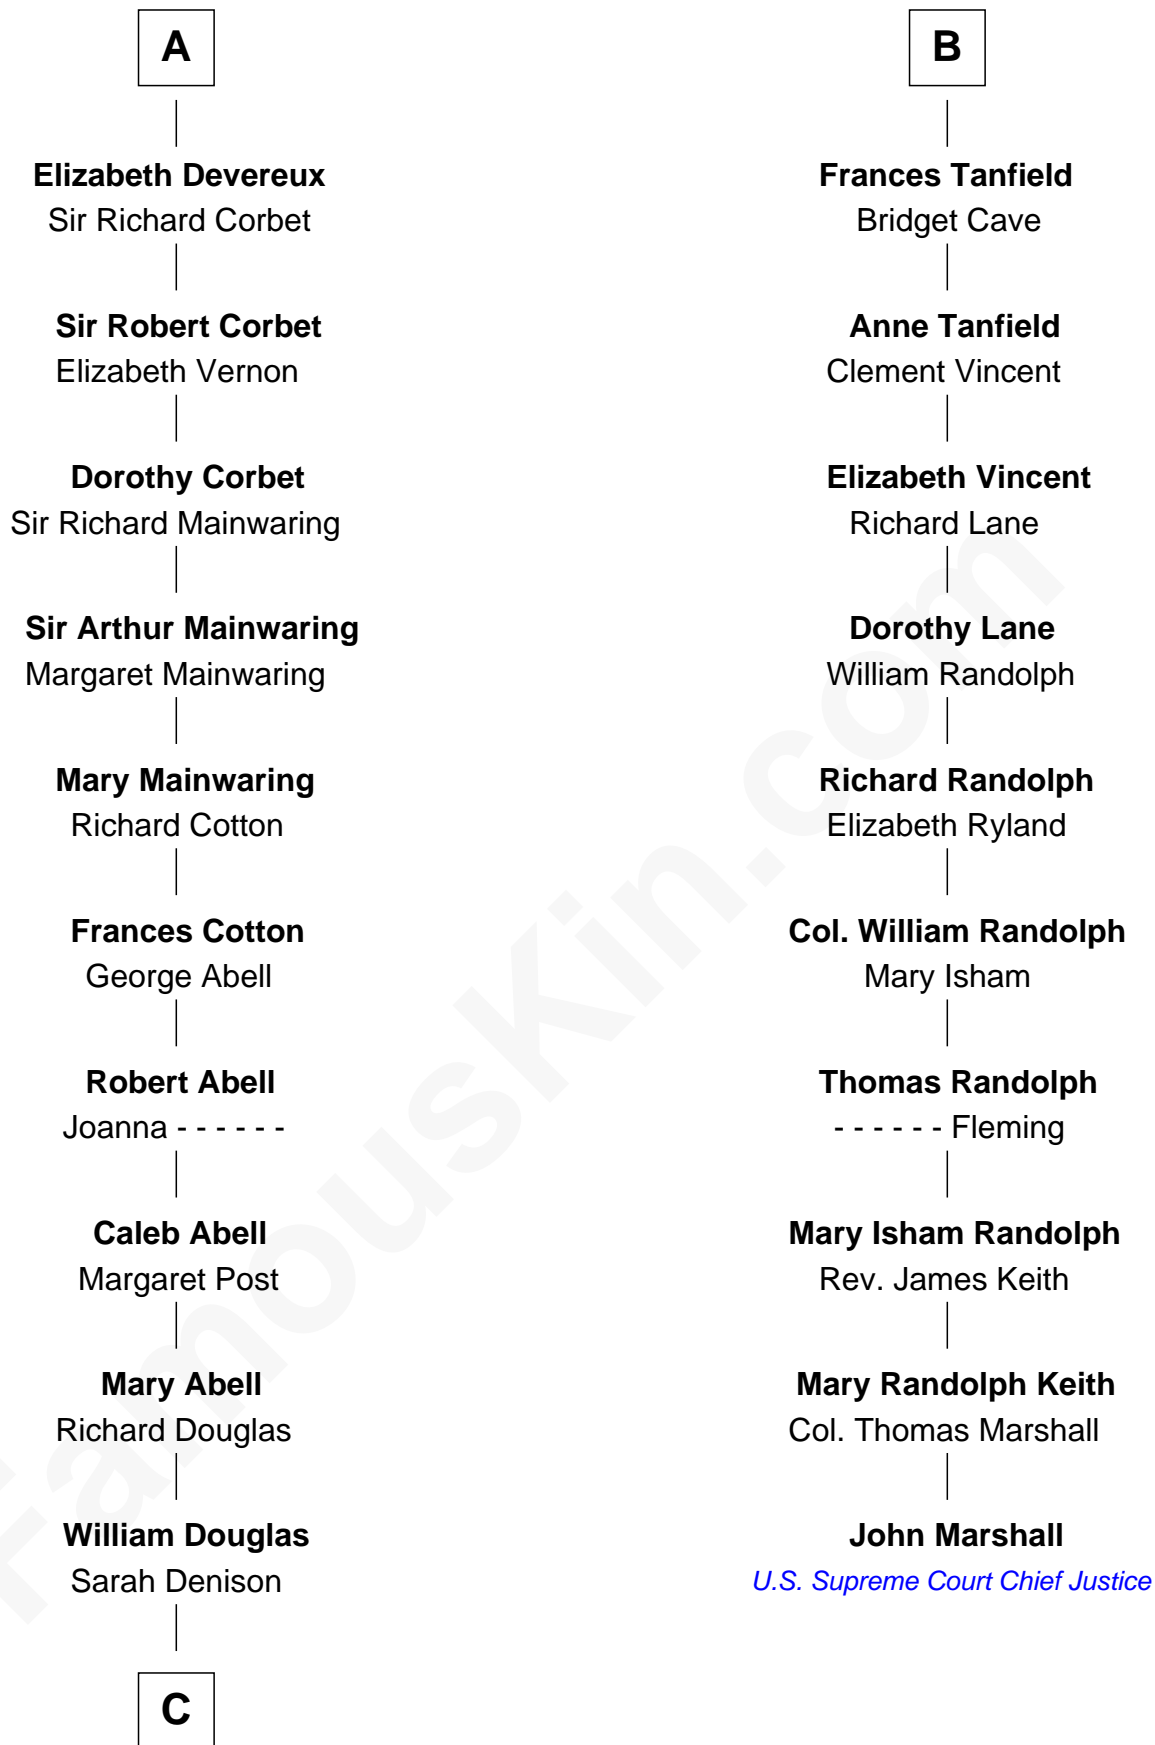

FamousKin.com
Relationship Chart of
Melvyn Douglas
Movie Actor

16th cousin 5 times removed of

John Marshall
4th Chief Justice of the U.S. Supreme Court

C

Richard Douglas

Lucy Way

Erskine Douglas

Sophia Garrett

Emma Jane Douglas

Col. George Taliaferro Shackelford

Lena Priscilla Shackelford

Edouard Gregory Hesselberg

Melvyn Douglas

Movie Actor