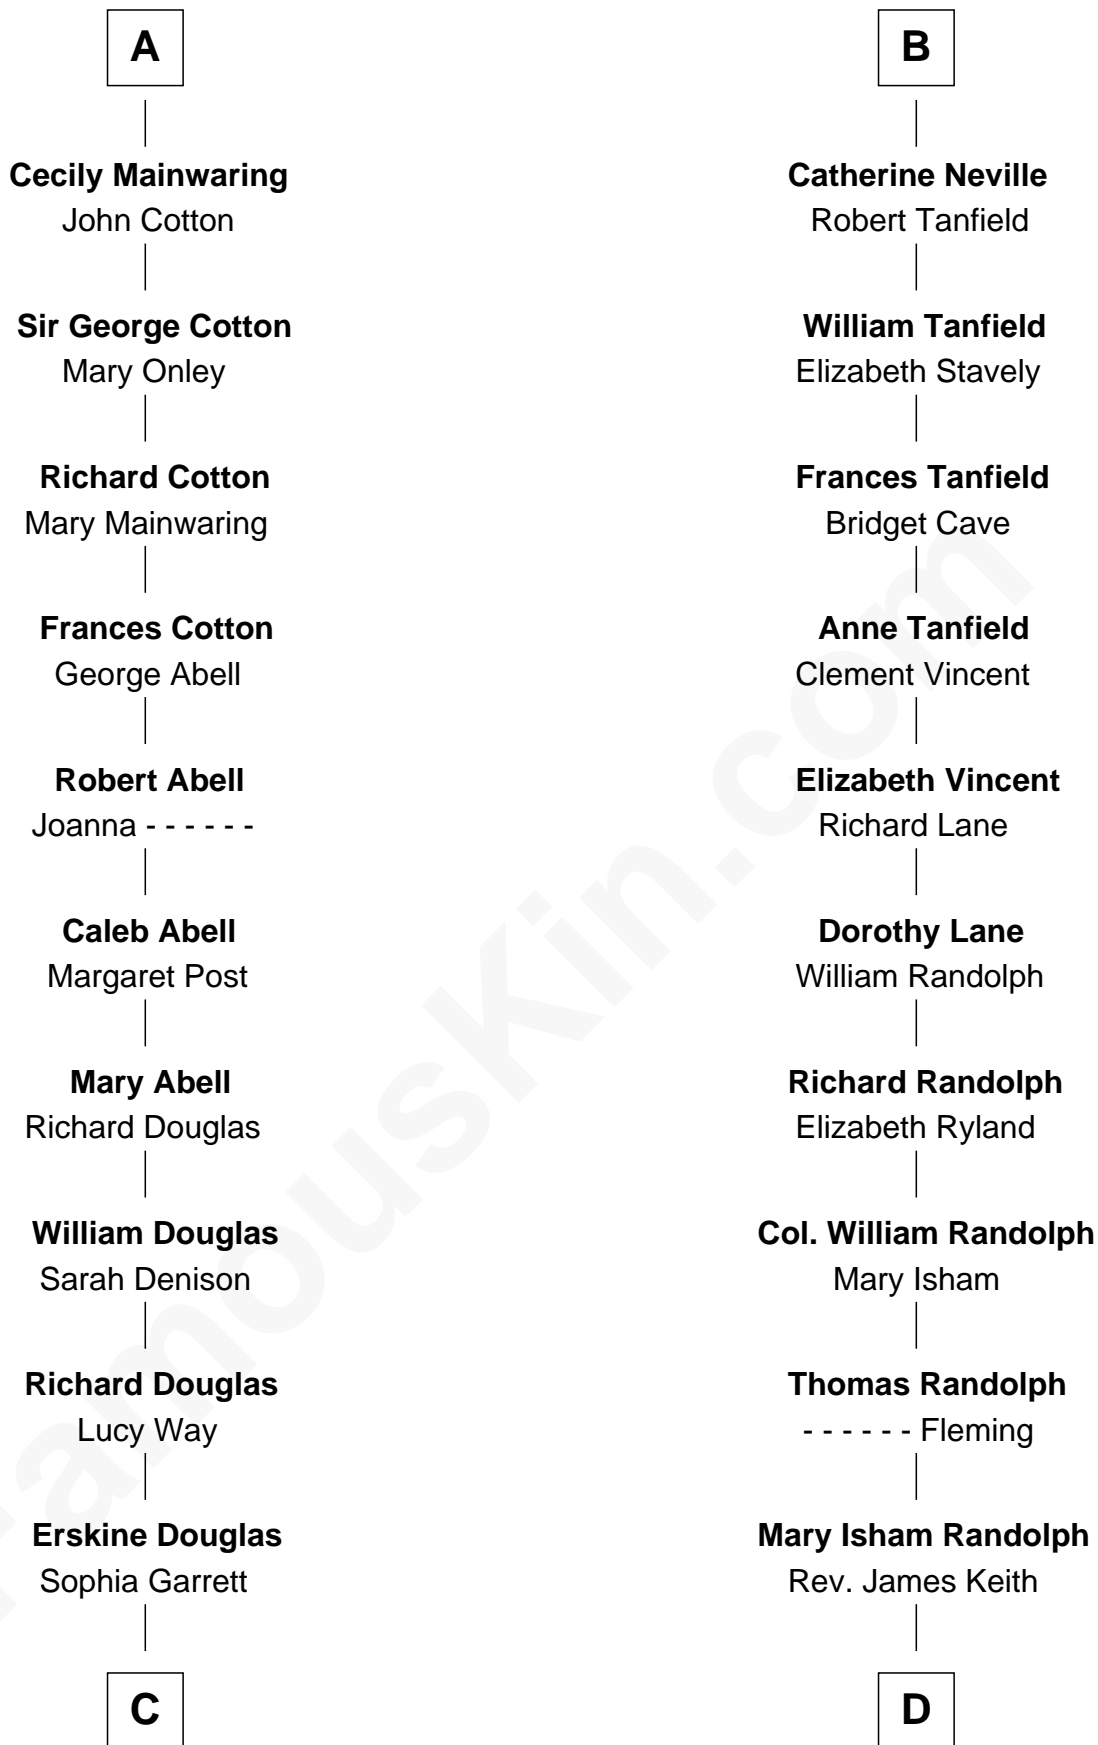

**FamousKin.com**  
**Relationship Chart of**  
**Melvyn Douglas**  
*Movie Actor*

18th cousin 1 time removed of

**John Marshall**  
*4th Chief Justice of the U.S. Supreme Court*

**C**

**Emma Jane Douglas**  
Col. George Taliaferro Shackelford

**Lena Priscilla Shackelford**  
Edouard Gregory Hesselberg

**Melvyn Douglas**  
*Movie Actor*

**D**

**Mary Randolph Keith**  
Col. Thomas Marshall

**John Marshall**  
*U.S. Supreme Court Chief Justice*

FamousKin.com