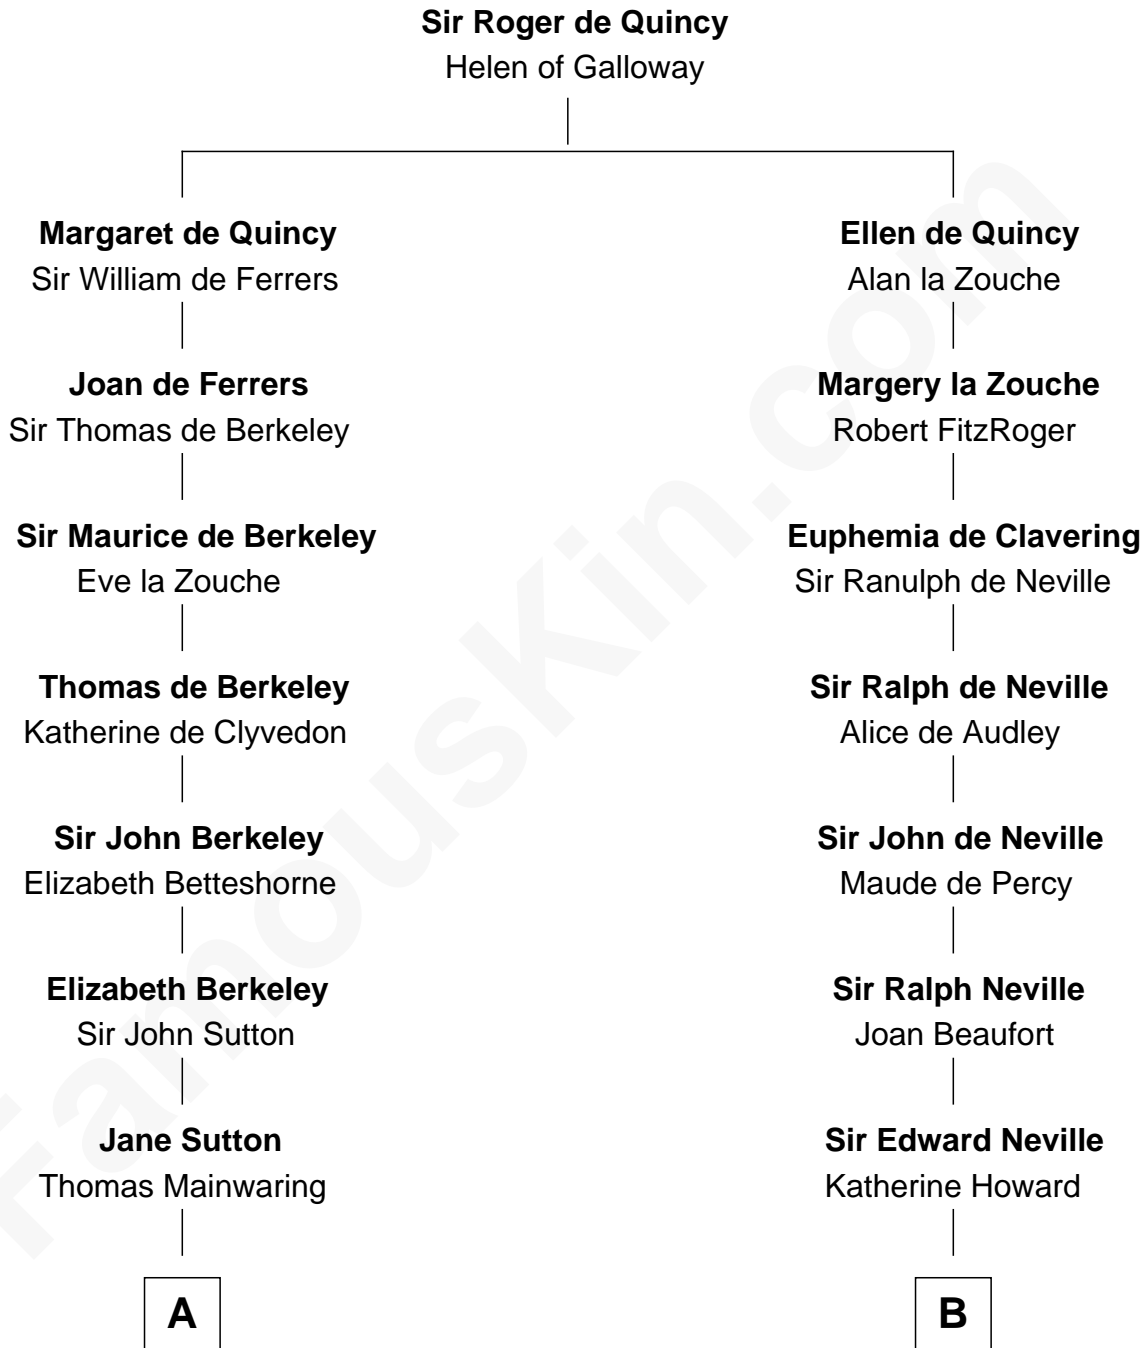

**FamousKin.com**  
**Relationship Chart of**  
**Melvyn Douglas**  
*Movie Actor*

18th cousin 1 time removed of

**John Marshall**  
*4th Chief Justice of the U.S. Supreme Court*

**C**

**Emma Jane Douglas**  
Col. George Taliaferro Shackelford

**Lena Priscilla Shackelford**  
Edouard Gregory Hesselberg

**Melvyn Douglas**  
*Movie Actor*

**D**

**Mary Randolph Keith**  
Col. Thomas Marshall

**John Marshall**  
*U.S. Supreme Court Chief Justice*

FamousKin.com