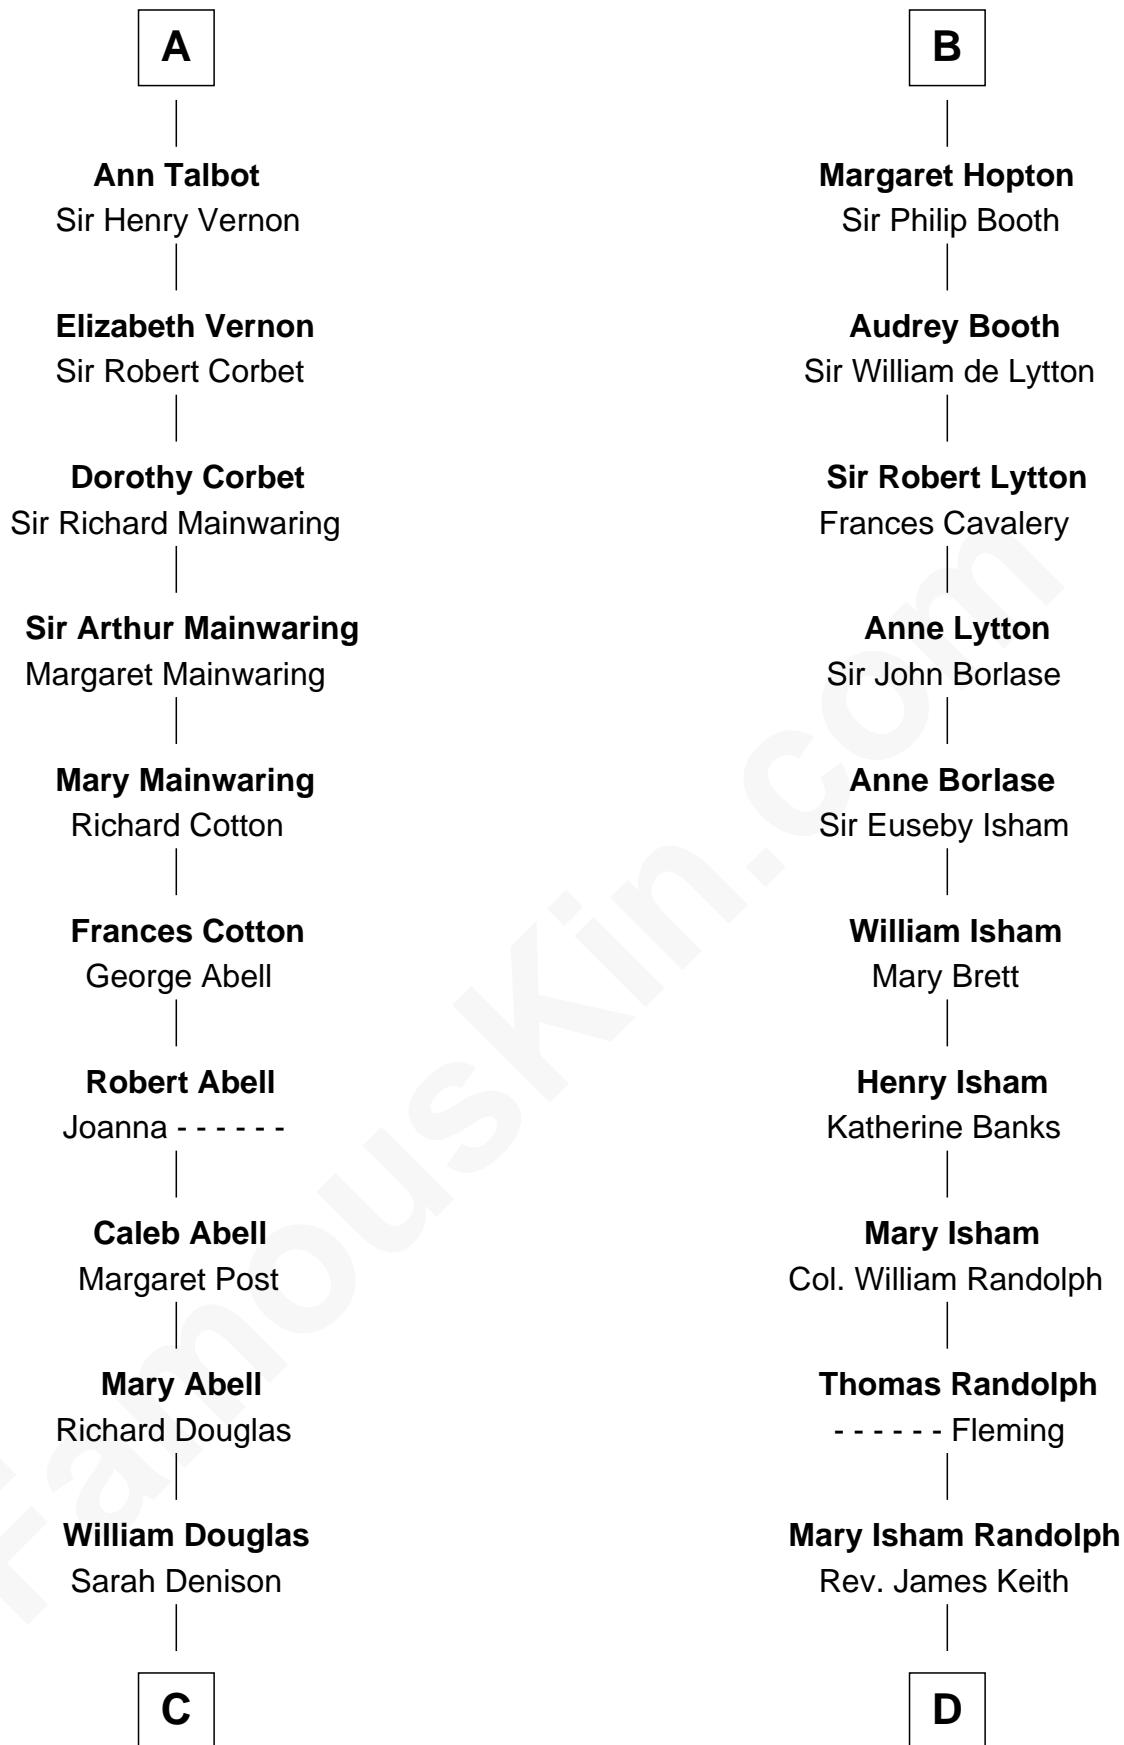

**FamousKin.com**  
**Relationship Chart of**  
**Melvyn Douglas**  
*Movie Actor*

18th cousin 3 times removed of

**John Marshall**  
*4th Chief Justice of the U.S. Supreme Court*

**C**

**Richard Douglas**

Lucy Way

**Erskine Douglas**

Sophia Garrett

**Emma Jane Douglas**

Col. George Taliaferro Shackelford

**Lena Priscilla Shackelford**

Edouard Gregory Hesselberg

**Melvyn Douglas**

*Movie Actor*

**D**

**Mary Randolph Keith**

Col. Thomas Marshall

**John Marshall**

*U.S. Supreme Court Chief Justice*