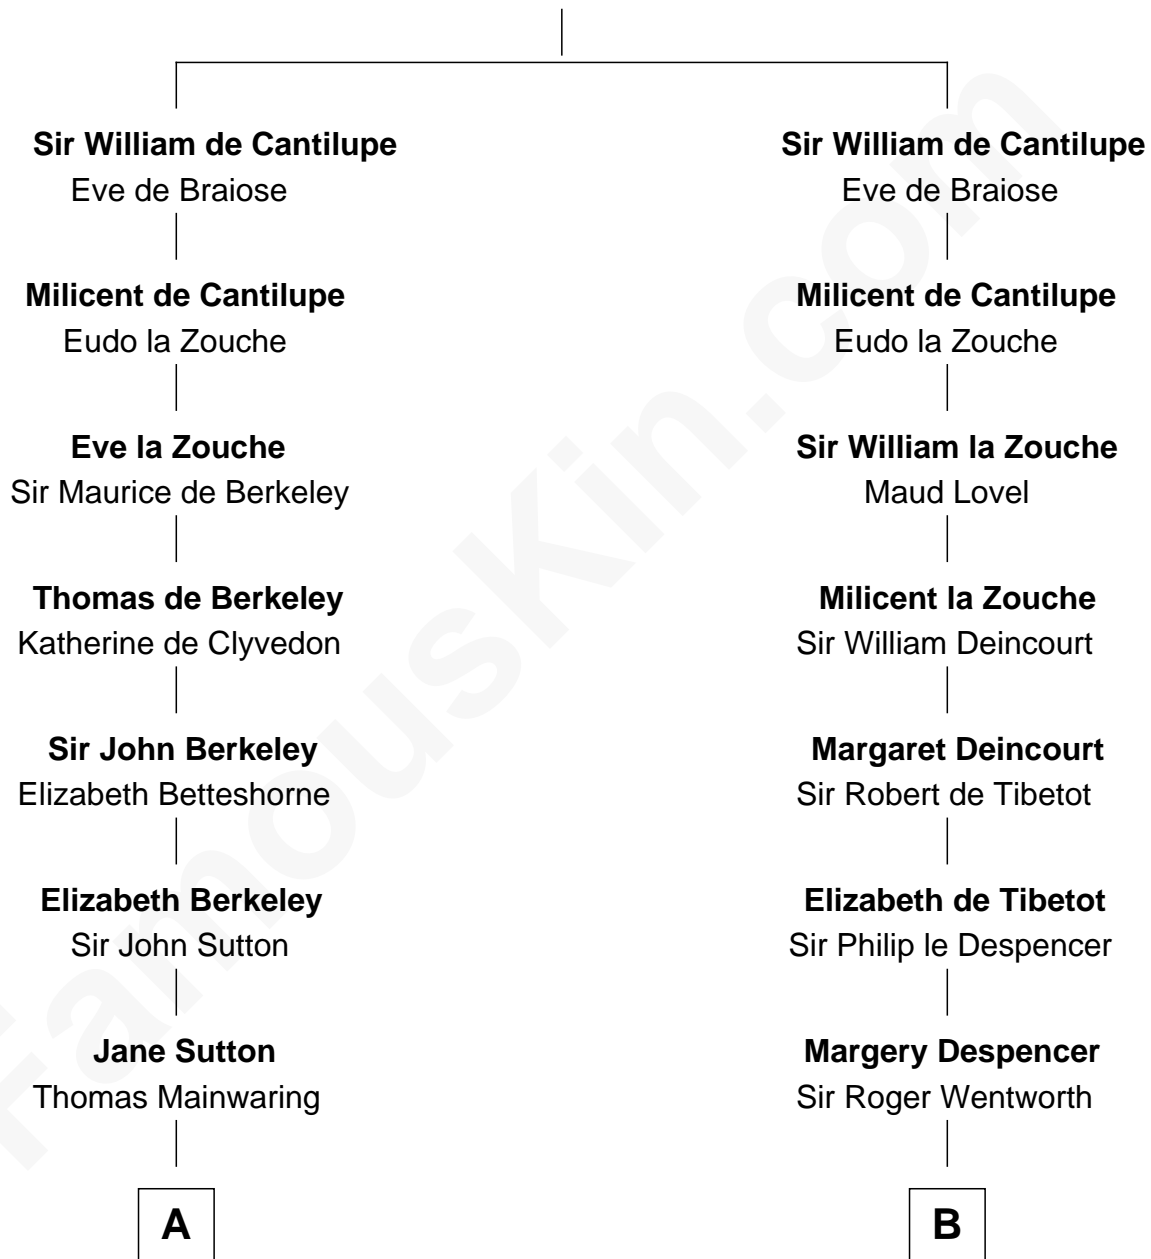

# FamousKin.com Relationship Chart of

**Melvyn Douglas**

*Movie Actor*

19th cousin of

**John Marshall**

*4th Chief Justice of the U.S. Supreme Court*

**William de Cantilupe**

**C**

**Emma Jane Douglas**  
Col. George Taliaferro Shackelford

**Lena Priscilla Shackelford**  
Edouard Gregory Hesselberg

**Melvyn Douglas**  
*Movie Actor*

**D**

**Mary Isham Randolph**  
Rev. James Keith

**Mary Randolph Keith**  
Col. Thomas Marshall

**John Marshall**  
*U.S. Supreme Court Chief Justice*

FamousKin.com