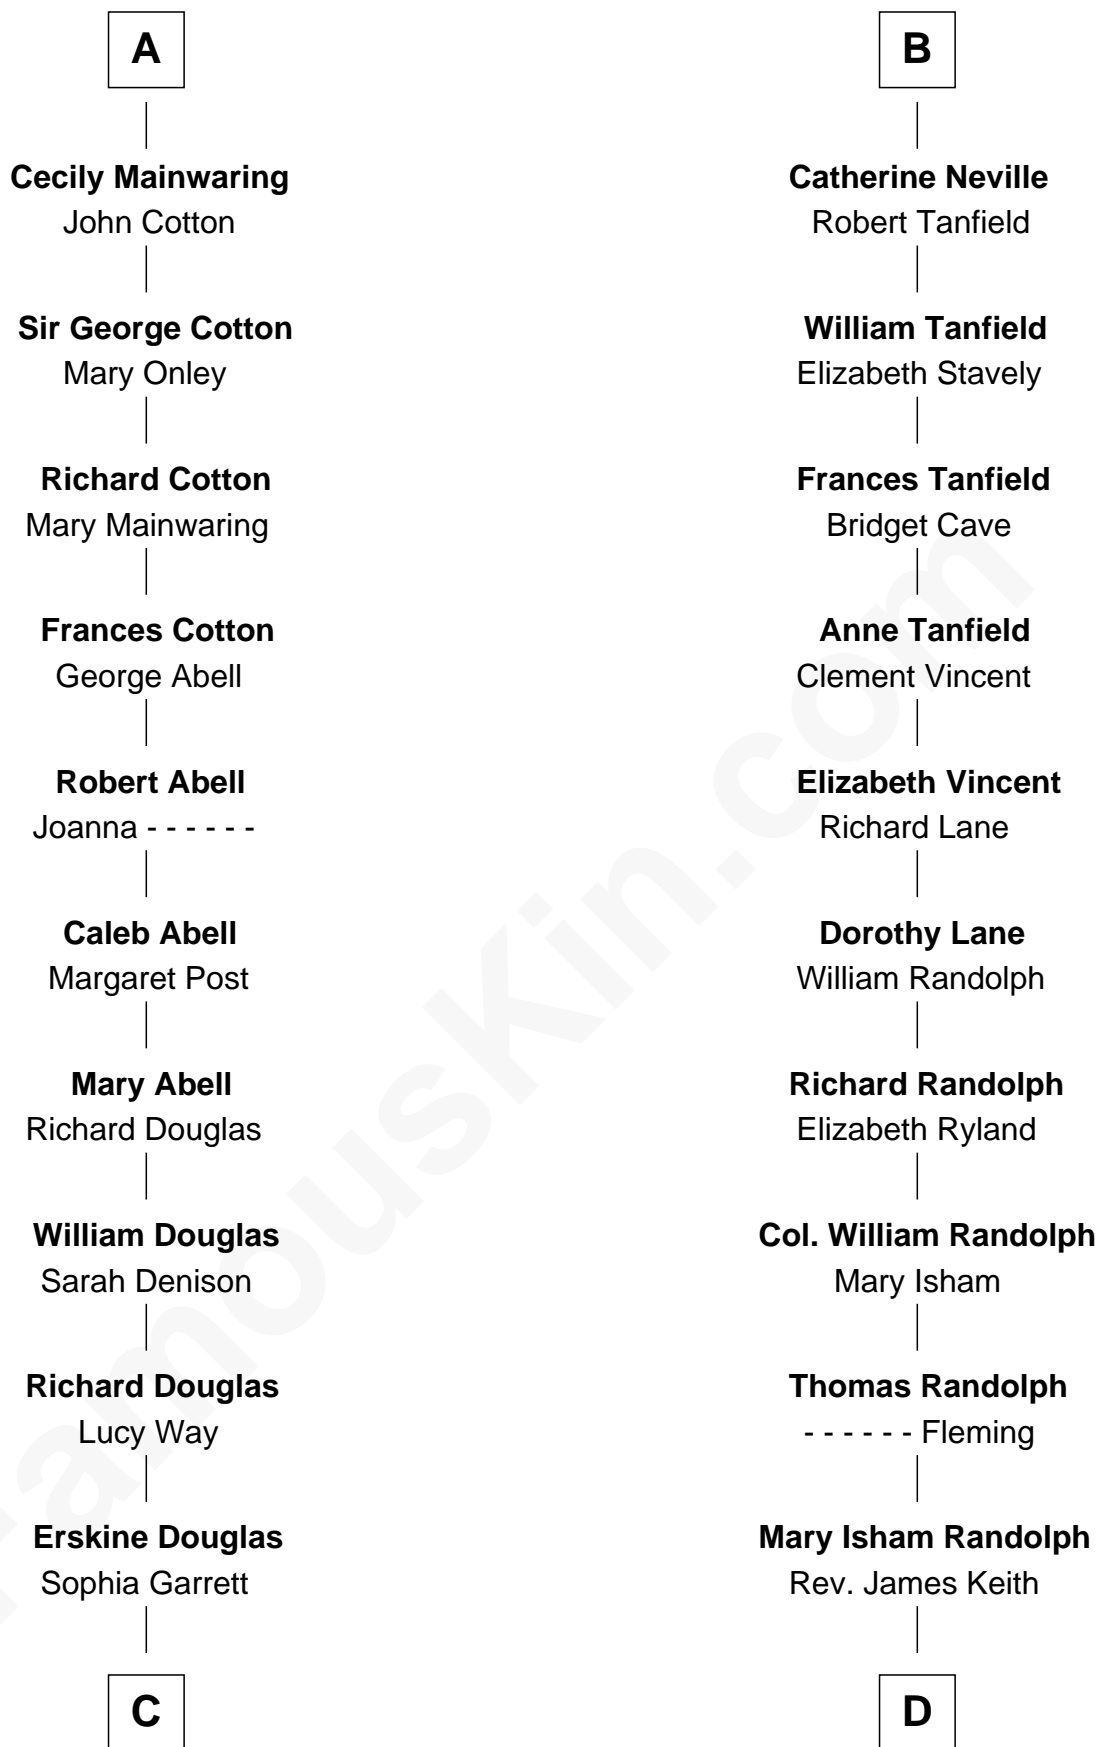

# FamousKin.com Relationship Chart of

**Melvyn Douglas**

*Movie Actor*

18th cousin 1 time removed of

**John Marshall**

*4th Chief Justice of the U.S. Supreme Court*

**William de Braiose**

Eva Marshal

**C**

**Emma Jane Douglas**  
Col. George Taliaferro Shackelford

**Lena Priscilla Shackelford**  
Edouard Gregory Hesselberg

**Melvyn Douglas**  
*Movie Actor*

**D**

**Mary Randolph Keith**  
Col. Thomas Marshall

**John Marshall**  
*U.S. Supreme Court Chief Justice*

FamousKin.com