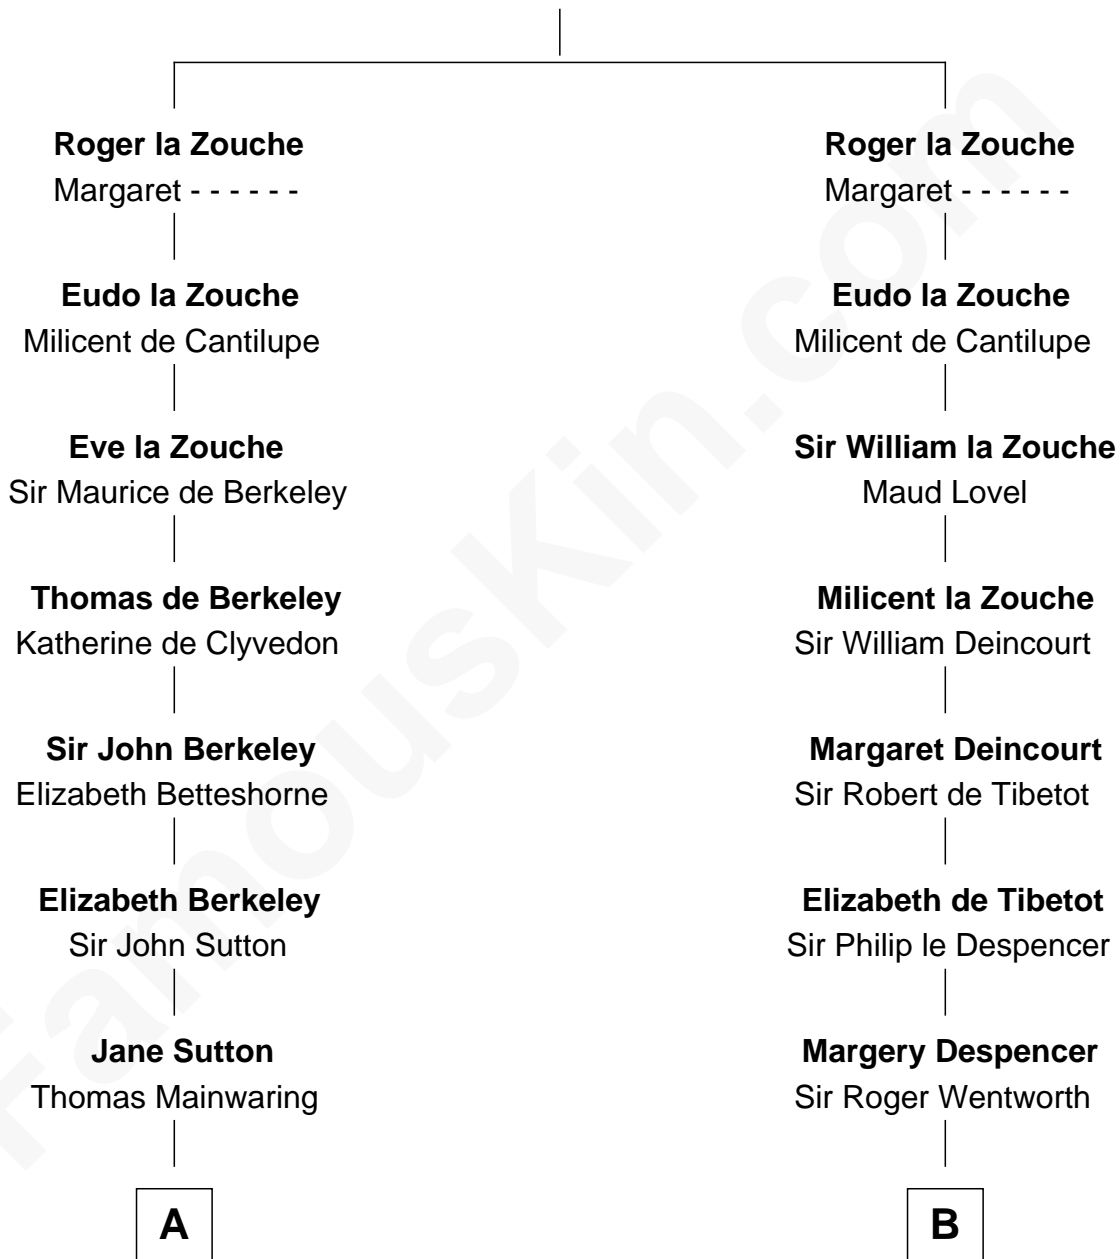

FamousKin.com Relationship Chart of

Melvyn Douglas

Movie Actor

19th cousin of

John Marshall

4th Chief Justice of the U.S. Supreme Court

Alan la Zouche

Alice de Belmeis

C

Emma Jane Douglas
Col. George Taliaferro Shackelford

Lena Priscilla Shackelford
Edouard Gregory Hesselberg

Melvyn Douglas
Movie Actor

D

Mary Isham Randolph
Rev. James Keith

Mary Randolph Keith
Col. Thomas Marshall