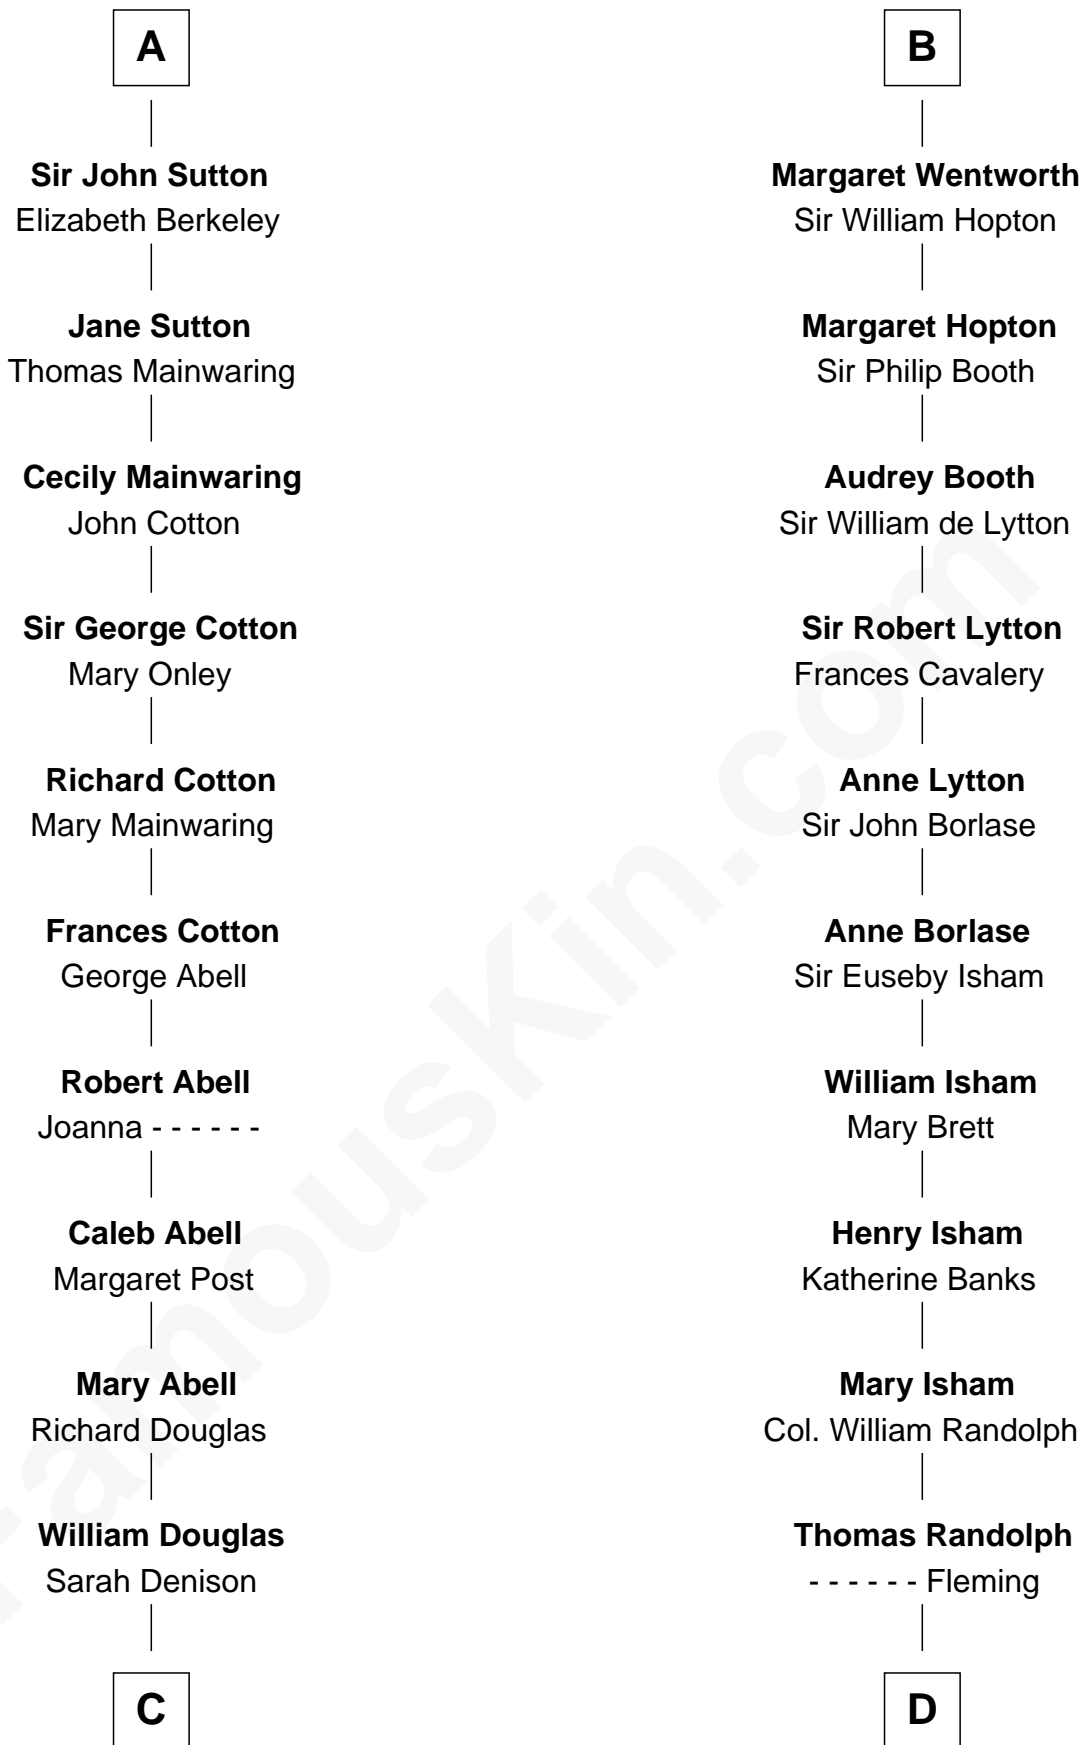

FamousKin.com
Relationship Chart of
Melvyn Douglas
Movie Actor

19th cousin 2 times removed of
John Marshall
4th Chief Justice of the U.S. Supreme Court

Sir Hugh le Despencer

C

Richard Douglas

Lucy Way

Erskine Douglas

Sophia Garrett

Emma Jane Douglas

Col. George Taliaferro Shackelford

Lena Priscilla Shackelford

Edouard Gregory Hesselberg

Melvyn Douglas

Movie Actor

D