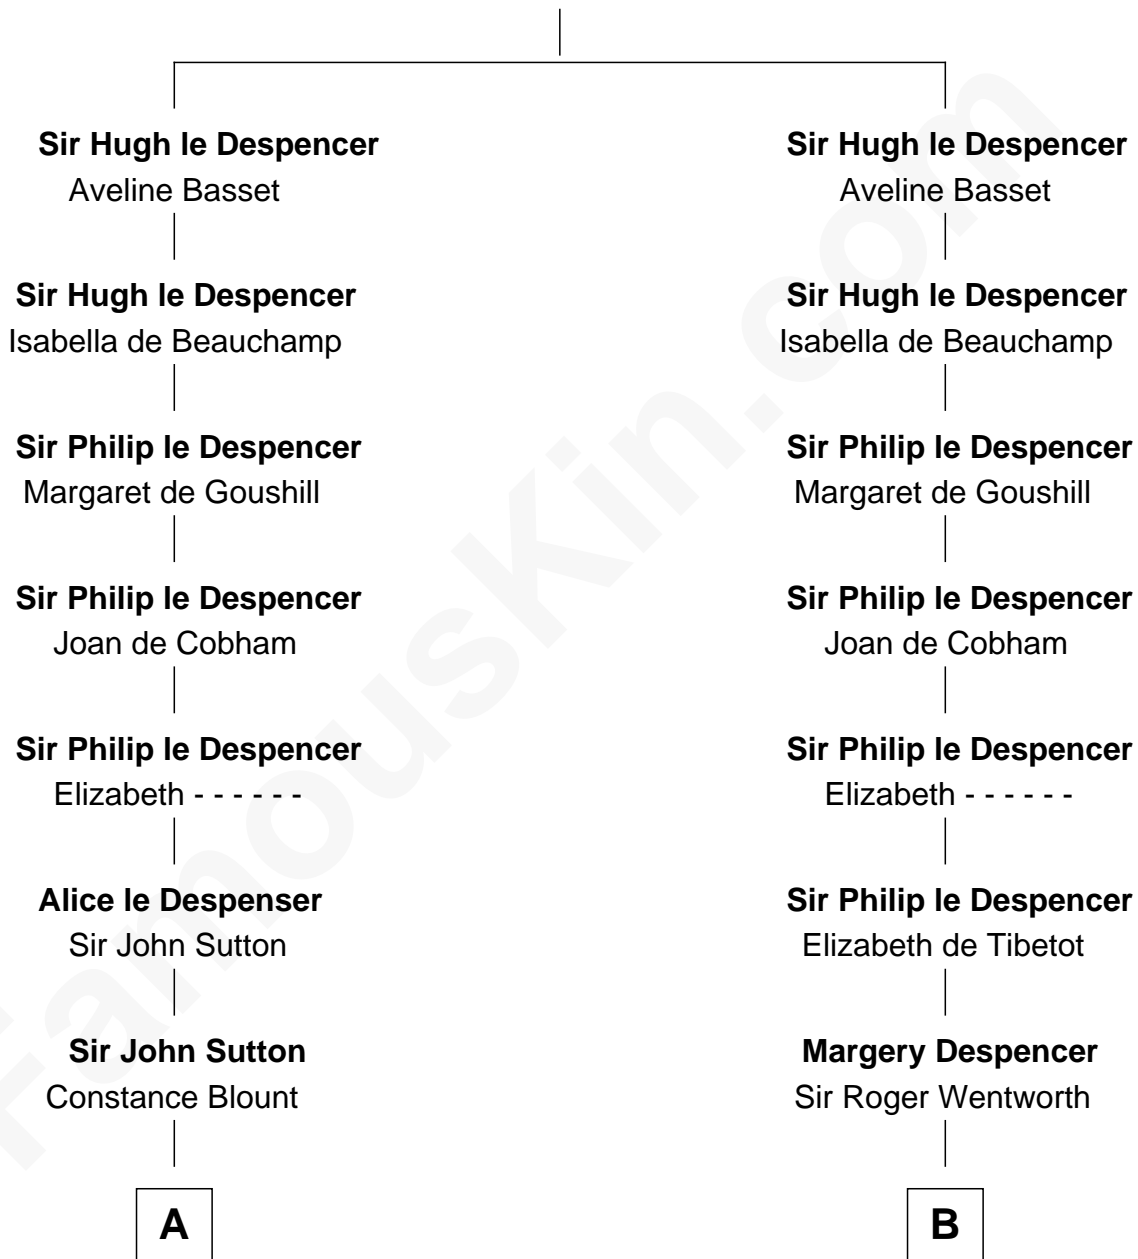

FamousKin.com
Relationship Chart of
Melvyn Douglas
Movie Actor

19th cousin 2 times removed of
John Marshall
4th Chief Justice of the U.S. Supreme Court

Sir Hugh le Despencer

C

Richard Douglas

Lucy Way

Erskine Douglas

Sophia Garrett

Emma Jane Douglas

Col. George Taliaferro Shackelford

Lena Priscilla Shackelford

Edouard Gregory Hesselberg

Melvyn Douglas

Movie Actor

D