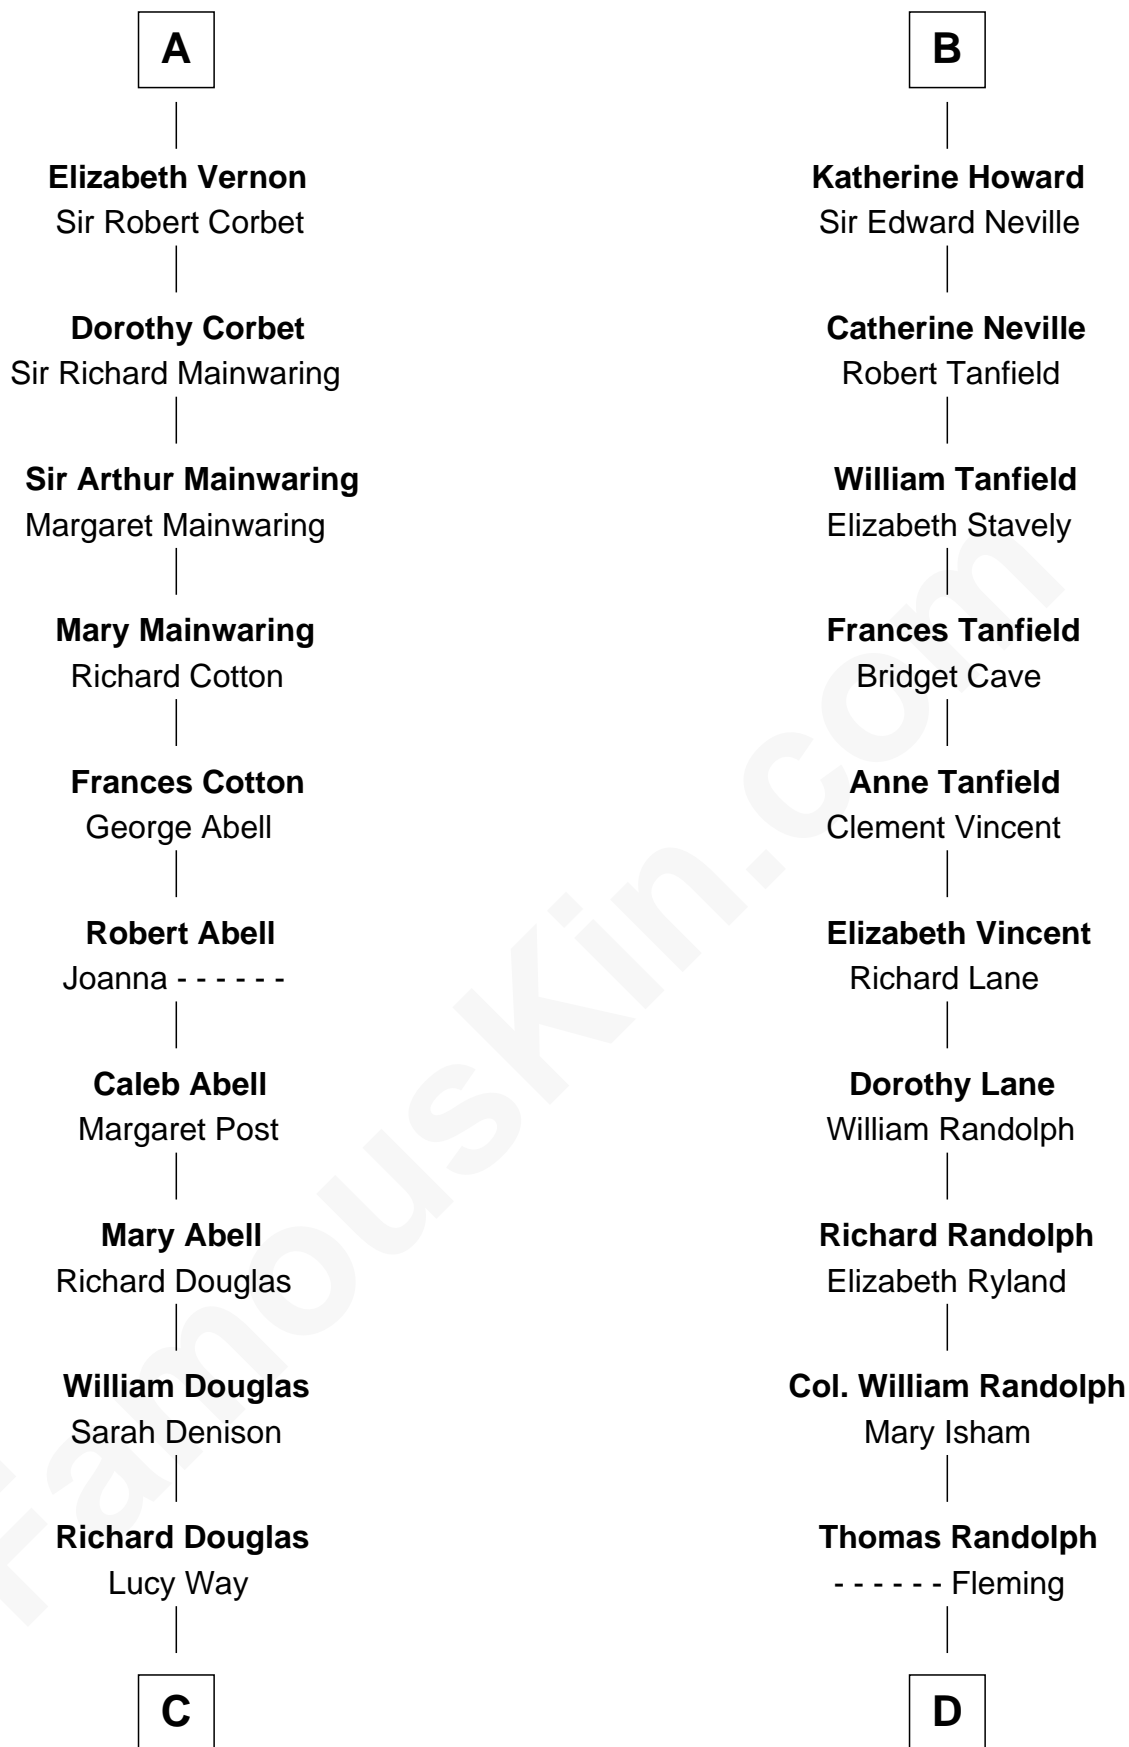

**FamousKin.com**  
**Relationship Chart of**  
**Melvyn Douglas**  
*Movie Actor*

19th cousin 1 time removed of

**John Marshall**  
*4th Chief Justice of the U.S. Supreme Court*

**C**

**Erskine Douglas**  
Sophia Garrett

**Emma Jane Douglas**  
Col. George Taliaferro Shackelford

**Lena Priscilla Shackelford**  
Edouard Gregory Hesselberg

**Melvyn Douglas**  
*Movie Actor*

**D**

**Mary Isham Randolph**  
Rev. James Keith

**Mary Randolph Keith**  
Col. Thomas Marshall

**John Marshall**  
*U.S. Supreme Court Chief Justice*