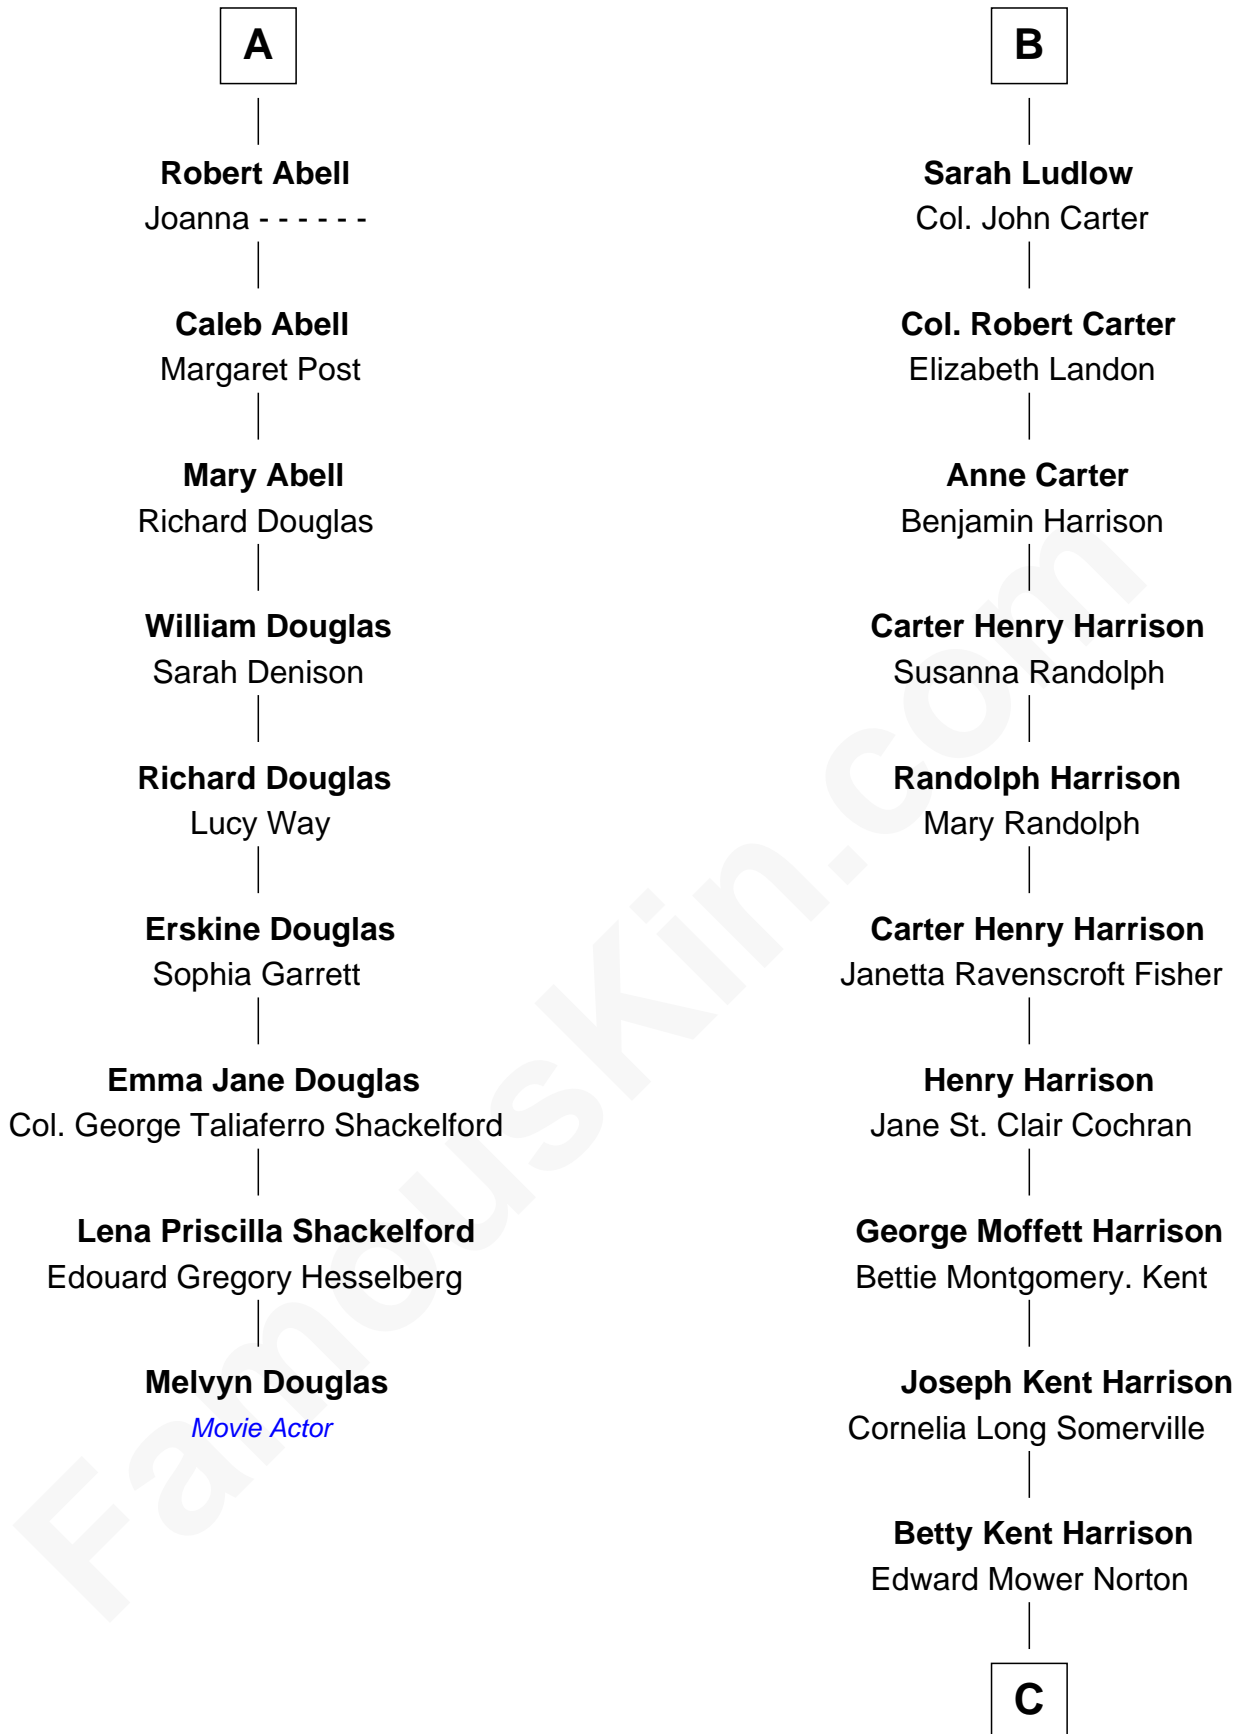

# FamousKin.com Relationship Chart of

**Melvyn Douglas**

*Movie Actor*

15th cousin 3 times removed of

**Edward Norton**

*Movie Actor*

**Sir Walter Blount**

Sancha de Ayala

C

Edward Mower Norton

Lydia Robinson Rouse

Edward Norton

*Movie Actor*

FamousKin.com