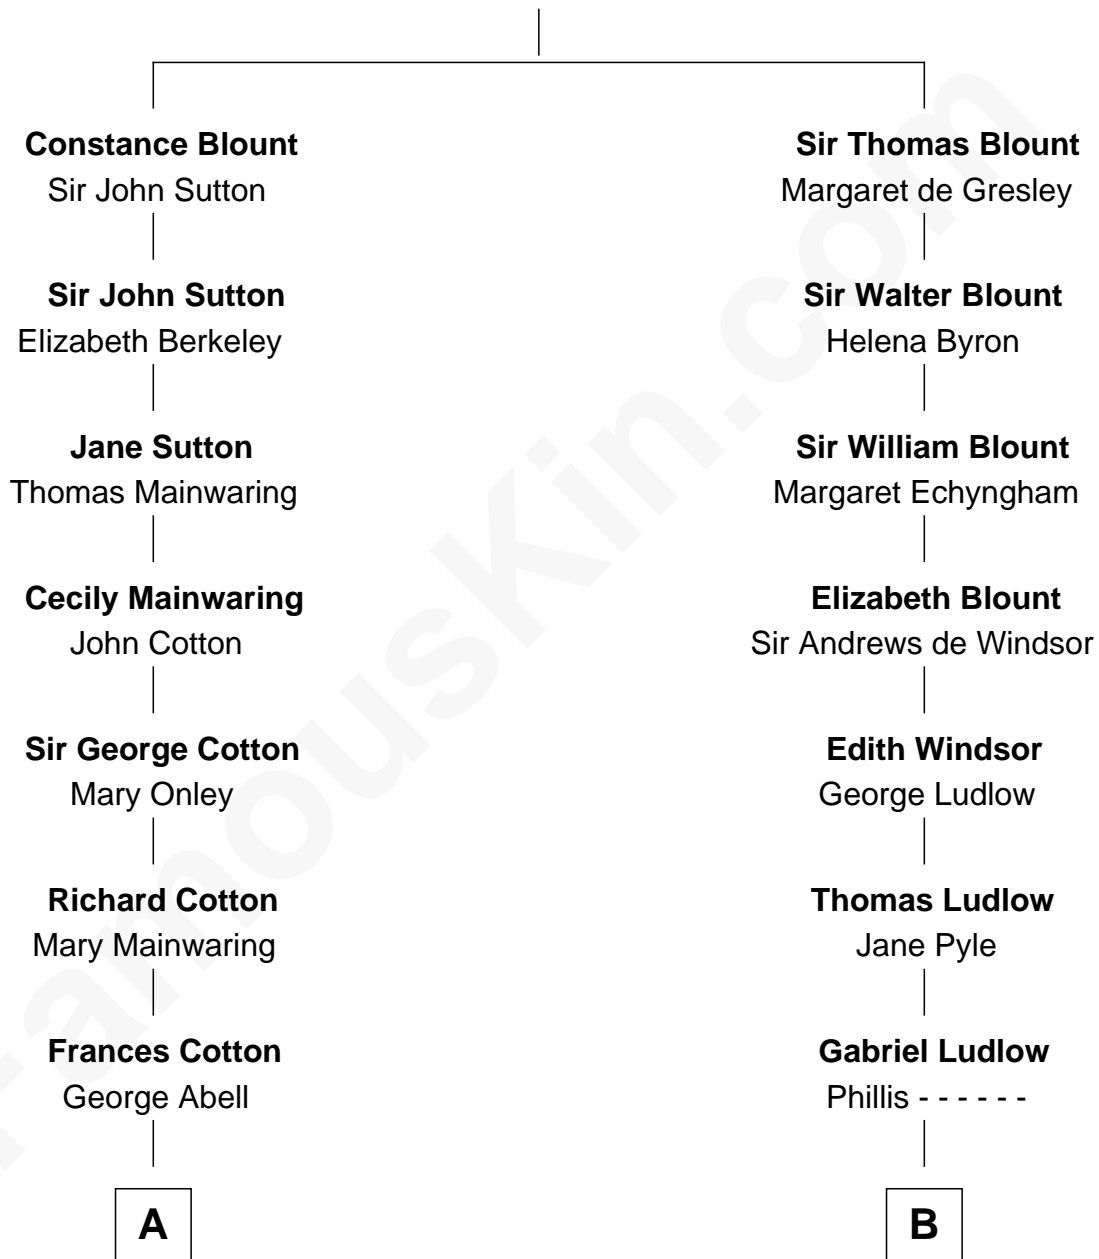

# FamousKin.com Relationship Chart of

**Melvyn Douglas**

*Movie Actor*

15th cousin 3 times removed of

**Edward Norton**

*Movie Actor*

**Sir Walter Blount**

Sancha de Ayala

C

Edward Mower Norton

Lydia Robinson Rouse

Edward Norton

*Movie Actor*

FamousKin.com