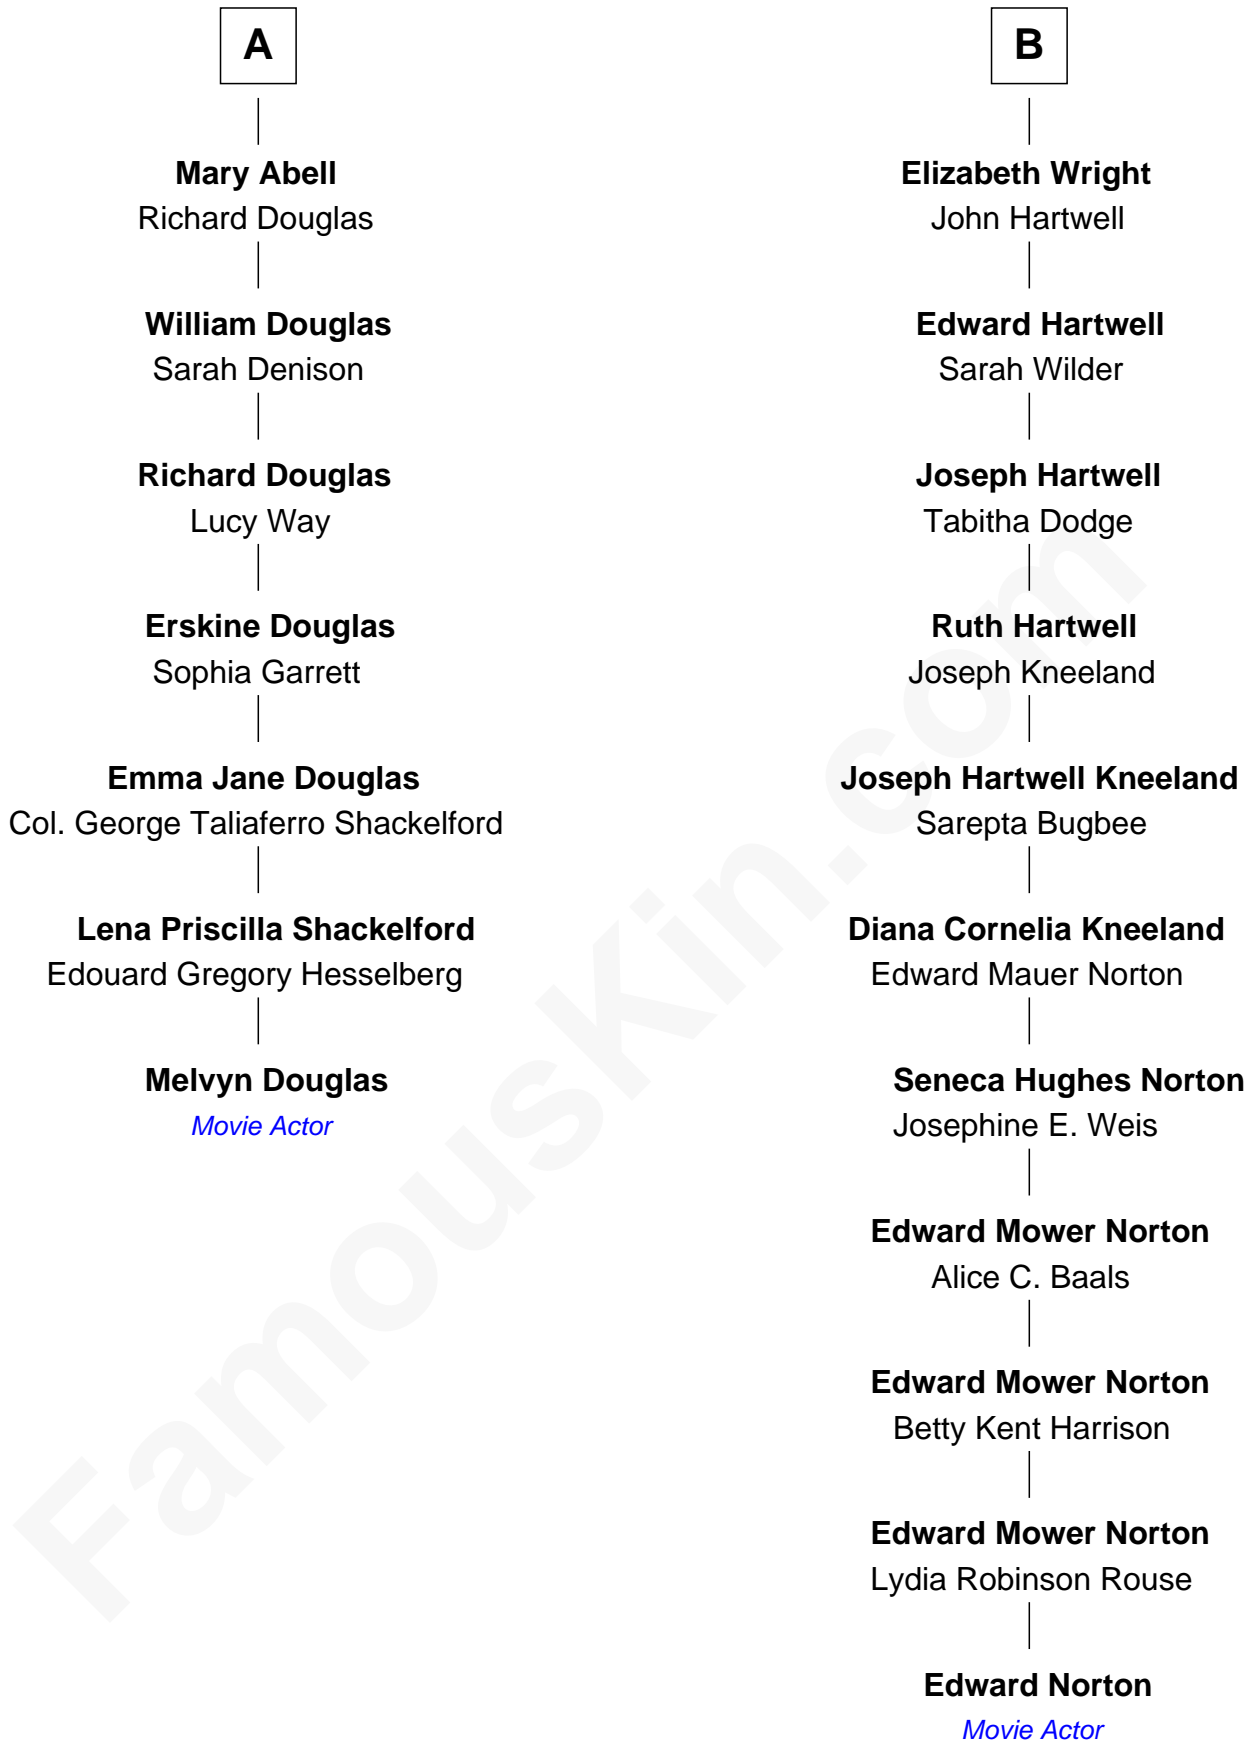

FamousKin.com Relationship Chart of

Melvyn Douglas

Movie Actor

13th cousin 4 times removed of

Edward Norton

Movie Actor

William Mainwaring

Margaret Warren

Thomas Mainwaring

Jane Sutton

Cecily Mainwaring

John Cotton

Sir George Cotton

Mary Onley

Richard Cotton

Mary Mainwaring

Frances Cotton

George Abell

Robert Abell

Joanna - - - - -

Caleb Abell

Margaret Post

A

Elizabeth Mainwaring

Abraham Mellowes

Oliver Mellowes

Mary James

Elizabeth Mellowes

Edward Wright

B

Edward Norton photo by [David Shankbone](#) (CC BY 3.0)