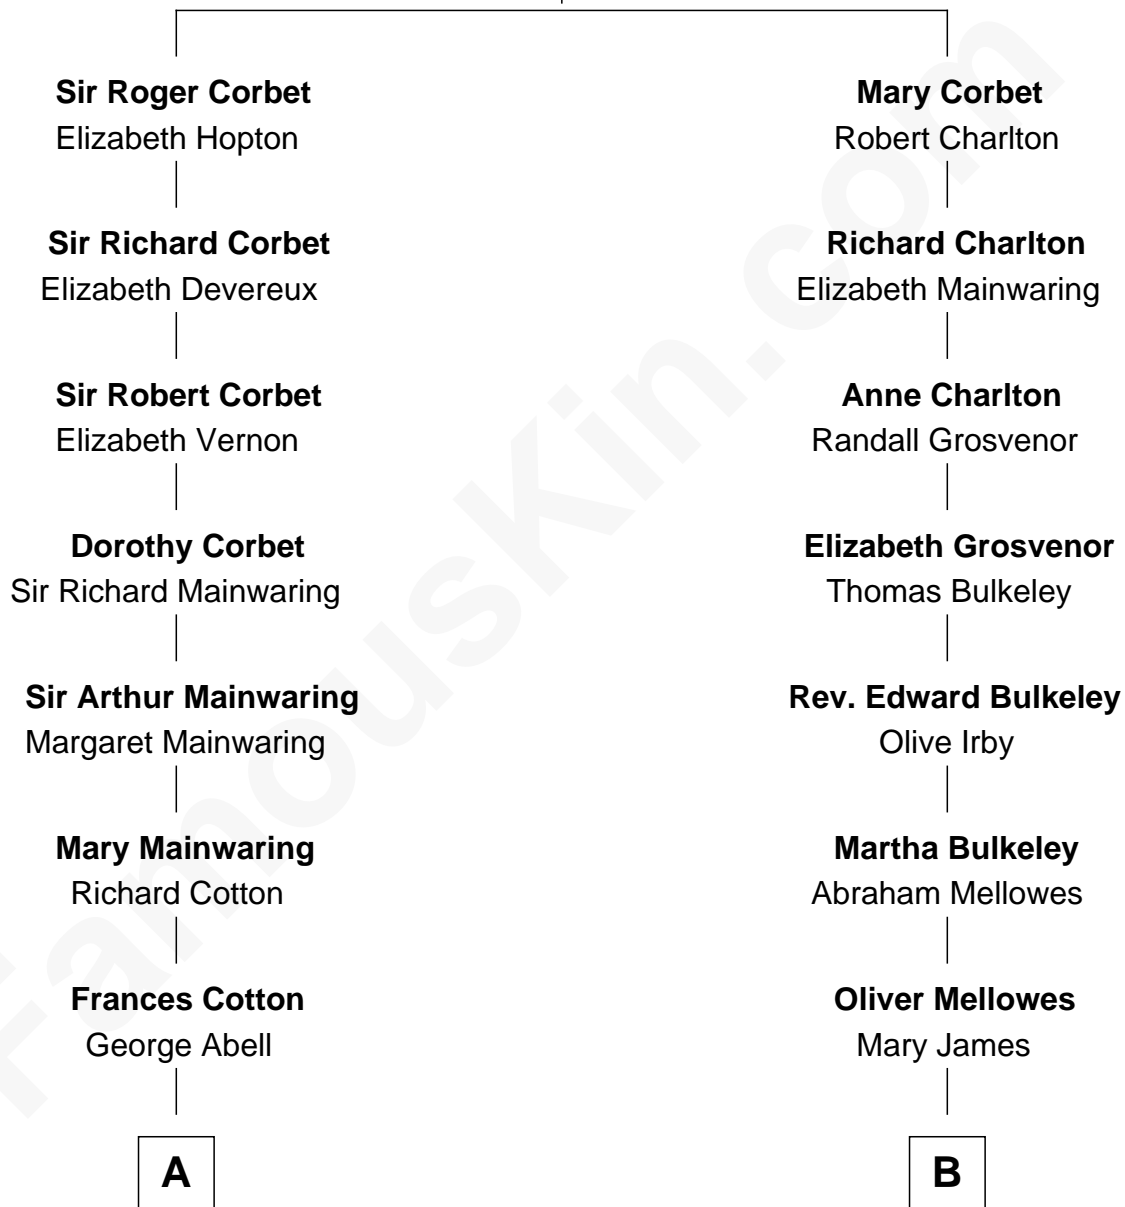

FamousKin.com Relationship Chart of

Melvyn Douglas

Movie Actor

15th cousin 3 times removed of

Edward Norton

Movie Actor

Sir Robert Corbet

Margaret - - - - -

C

Edward Mower Norton

Lydia Robinson Rouse

Edward Norton

Movie Actor

FamousKin.com