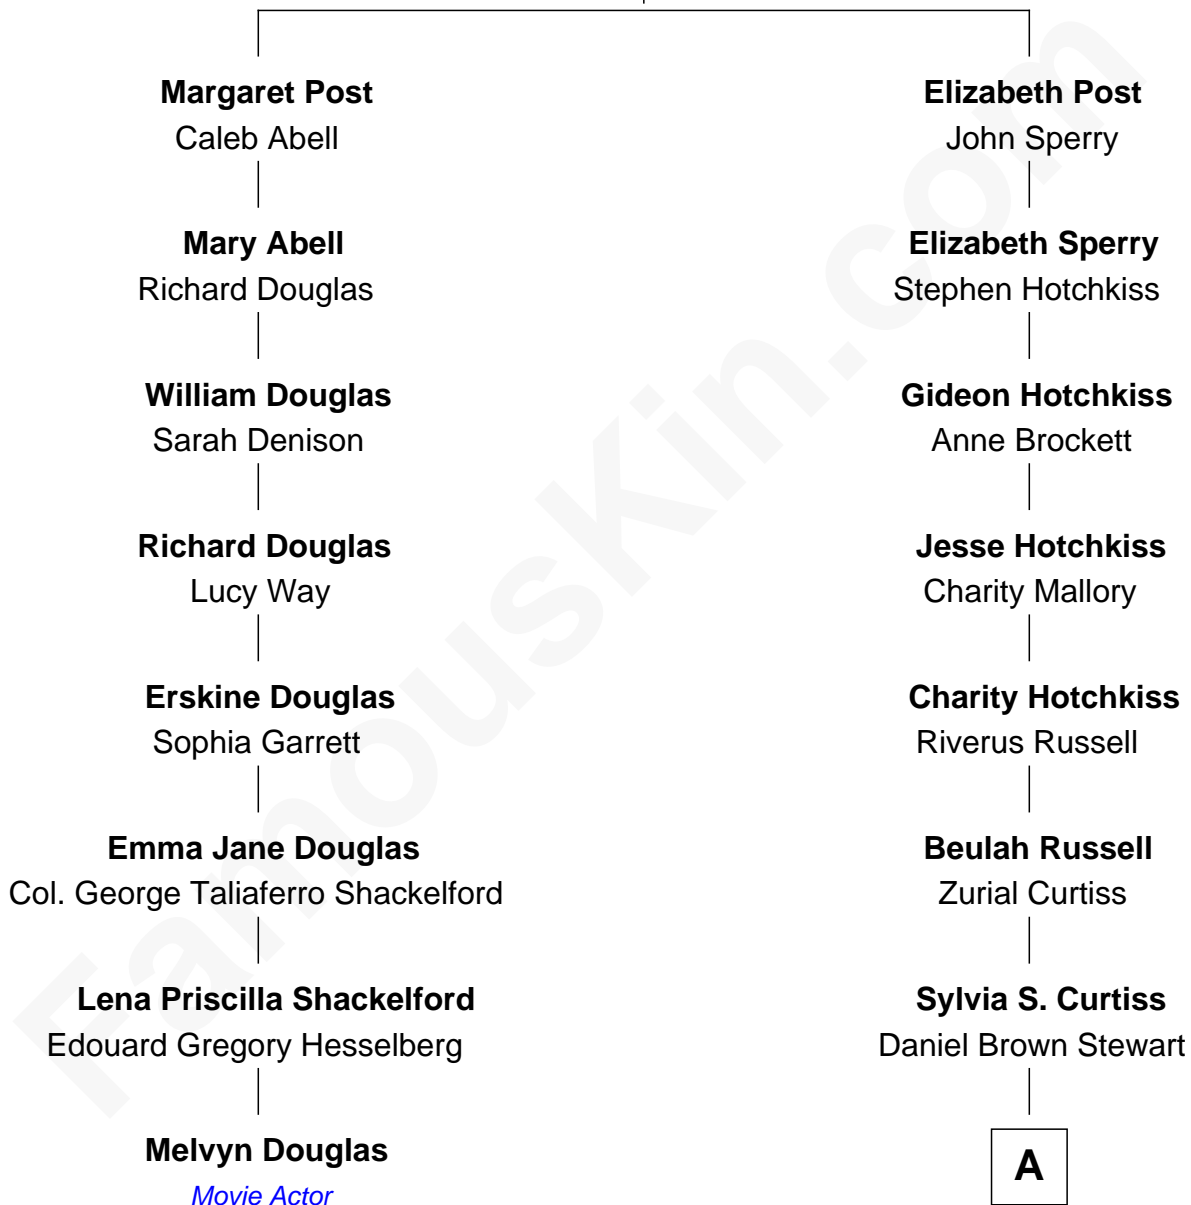

FamousKin.com Relationship Chart of

Melvyn Douglas

Movie Actor

7th cousin 4 times removed of

Edward Norton

Movie Actor

John Post
Hester Hyde

A

Cora Anna Stewart

Franklin S. Baals

Alice C. Baals

Edward Mower Norton

Edward Mower Norton

Betty Kent Harrison

Edward Mower Norton

Lydia Robinson Rouse