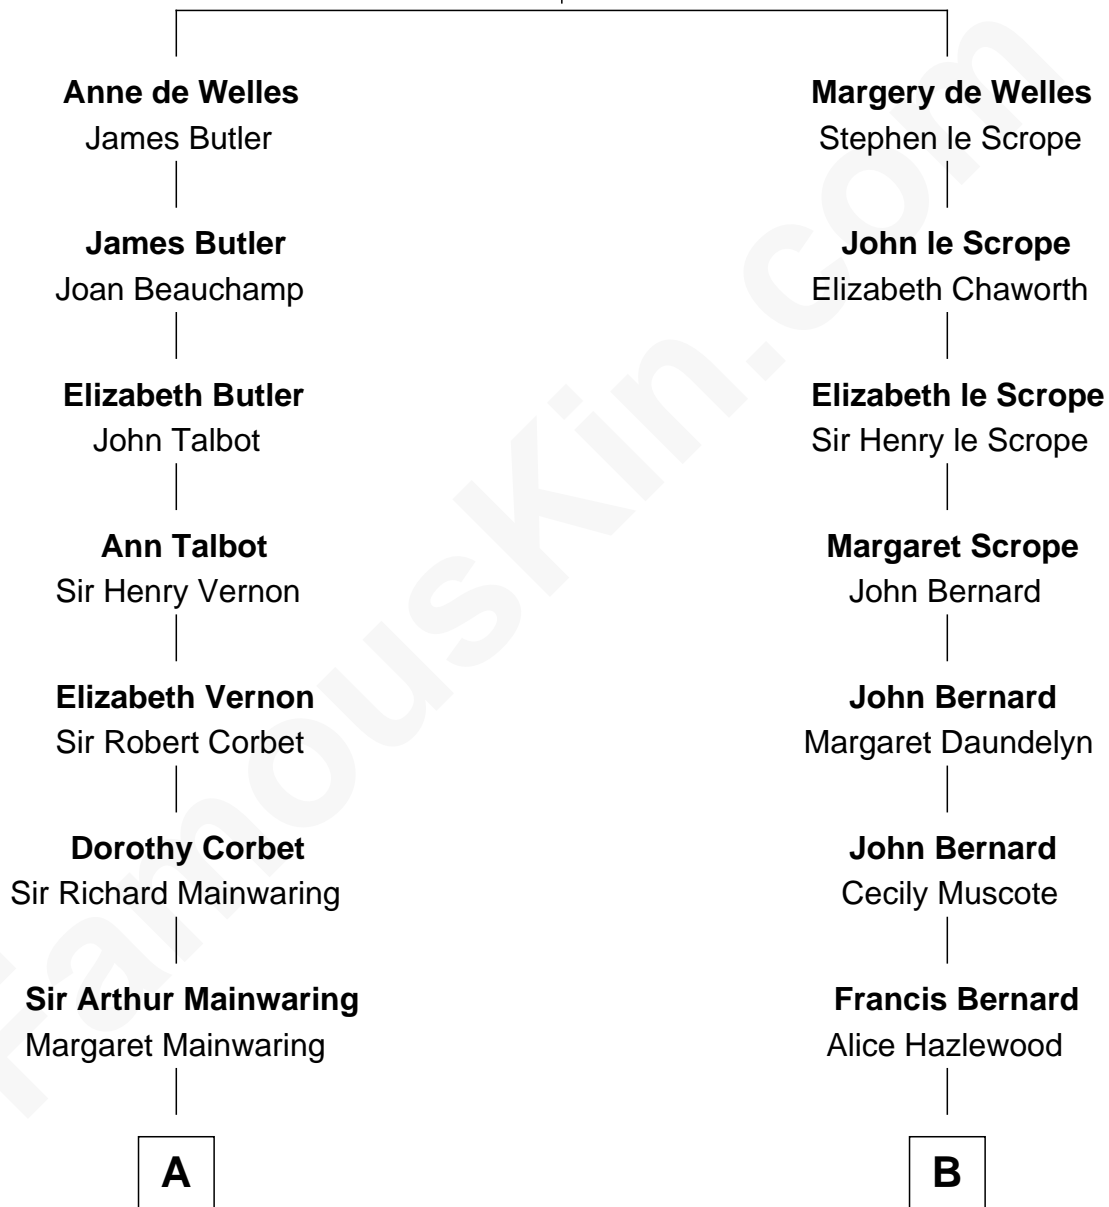

FamousKin.com Relationship Chart of

Melvyn Douglas
Movie Actor

17th cousin 3 times removed of

Edward Norton
Movie Actor

John de Welles
Maud de Roos

C

Joseph Kent Harrison
Cornelia Long Somerville

Betty Kent Harrison
Edward Mower Norton

Edward Mower Norton
Lydia Robinson Rouse

Edward Norton
Movie Actor