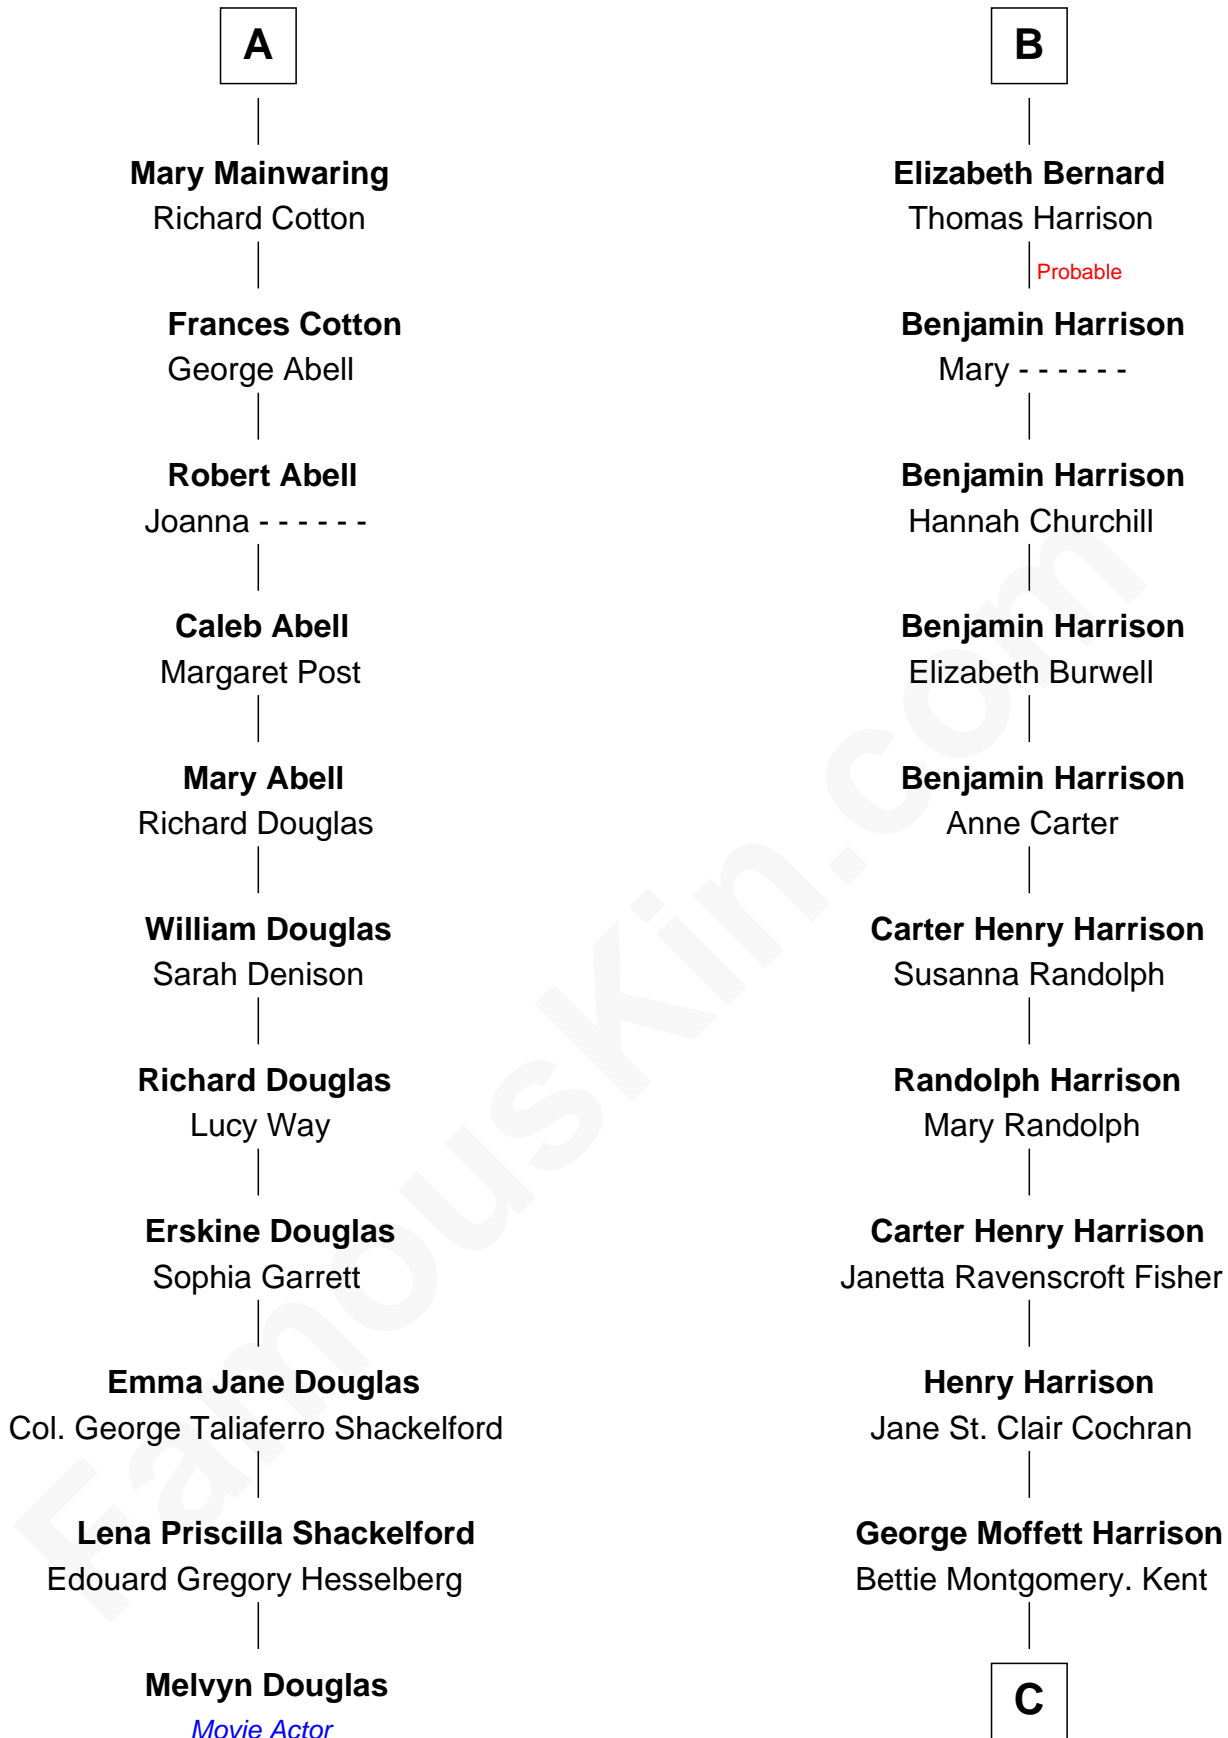

FamousKin.com Relationship Chart of

Melvyn Douglas
Movie Actor

17th cousin 3 times removed of

Edward Norton
Movie Actor

John de Welles
Maud de Roos

C

Joseph Kent Harrison
Cornelia Long Somerville

Betty Kent Harrison
Edward Mower Norton

Edward Mower Norton
Lydia Robinson Rouse

Edward Norton
Movie Actor