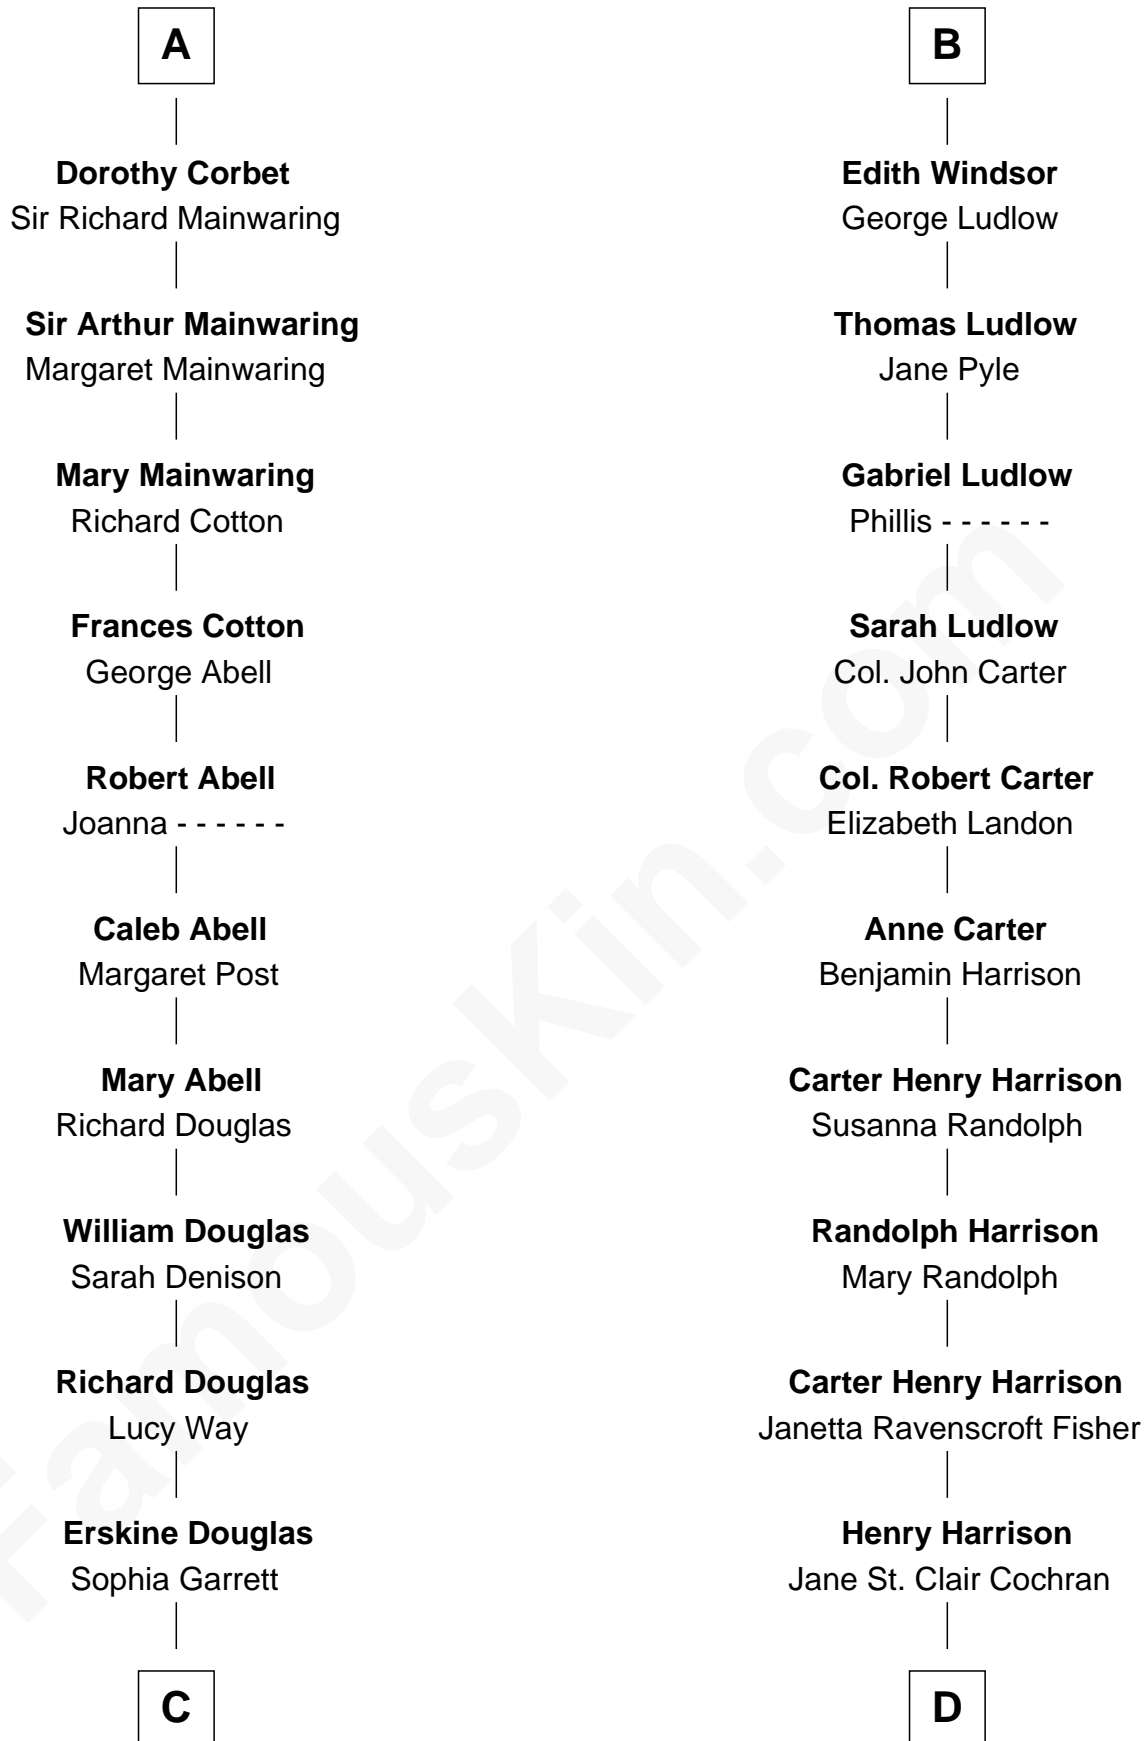

FamousKin.com Relationship Chart of

Melvyn Douglas

Movie Actor

19th cousin 2 times removed of

Edward Norton

Movie Actor

Humphrey de Bohun

Elizabeth Plantagenet

Eleanor de Bohun
Sir James le Boteler

James le Boteler
Elizabeth Darcy

James Butler
Anne de Welles

James Butler
Joan Beauchamp

Elizabeth Butler
John Talbot

Ann Talbot
Sir Henry Vernon

Elizabeth Vernon
Sir Robert Corbet

A

Margaret de Bohun
Sir Hugh de Courtnay

Elizabeth de Courtnay
Sir Andrew Luttrell

Sir Hugh Luttrell
Catherine de Beaumont

Elizabeth Luttrell
John Stratton

Elizabeth Stratton
John Andrews

Elizabeth Andrews
Sir Thomas de Windsor

Sir Andrews de Windsor
Elizabeth Blount

B

C

Emma Jane Douglas
Col. George Taliaferro Shackelford

Lena Priscilla Shackelford
Edouard Gregory Hesselberg

Melvyn Douglas
Movie Actor

D

George Moffett Harrison
Bettie Montgomery. Kent