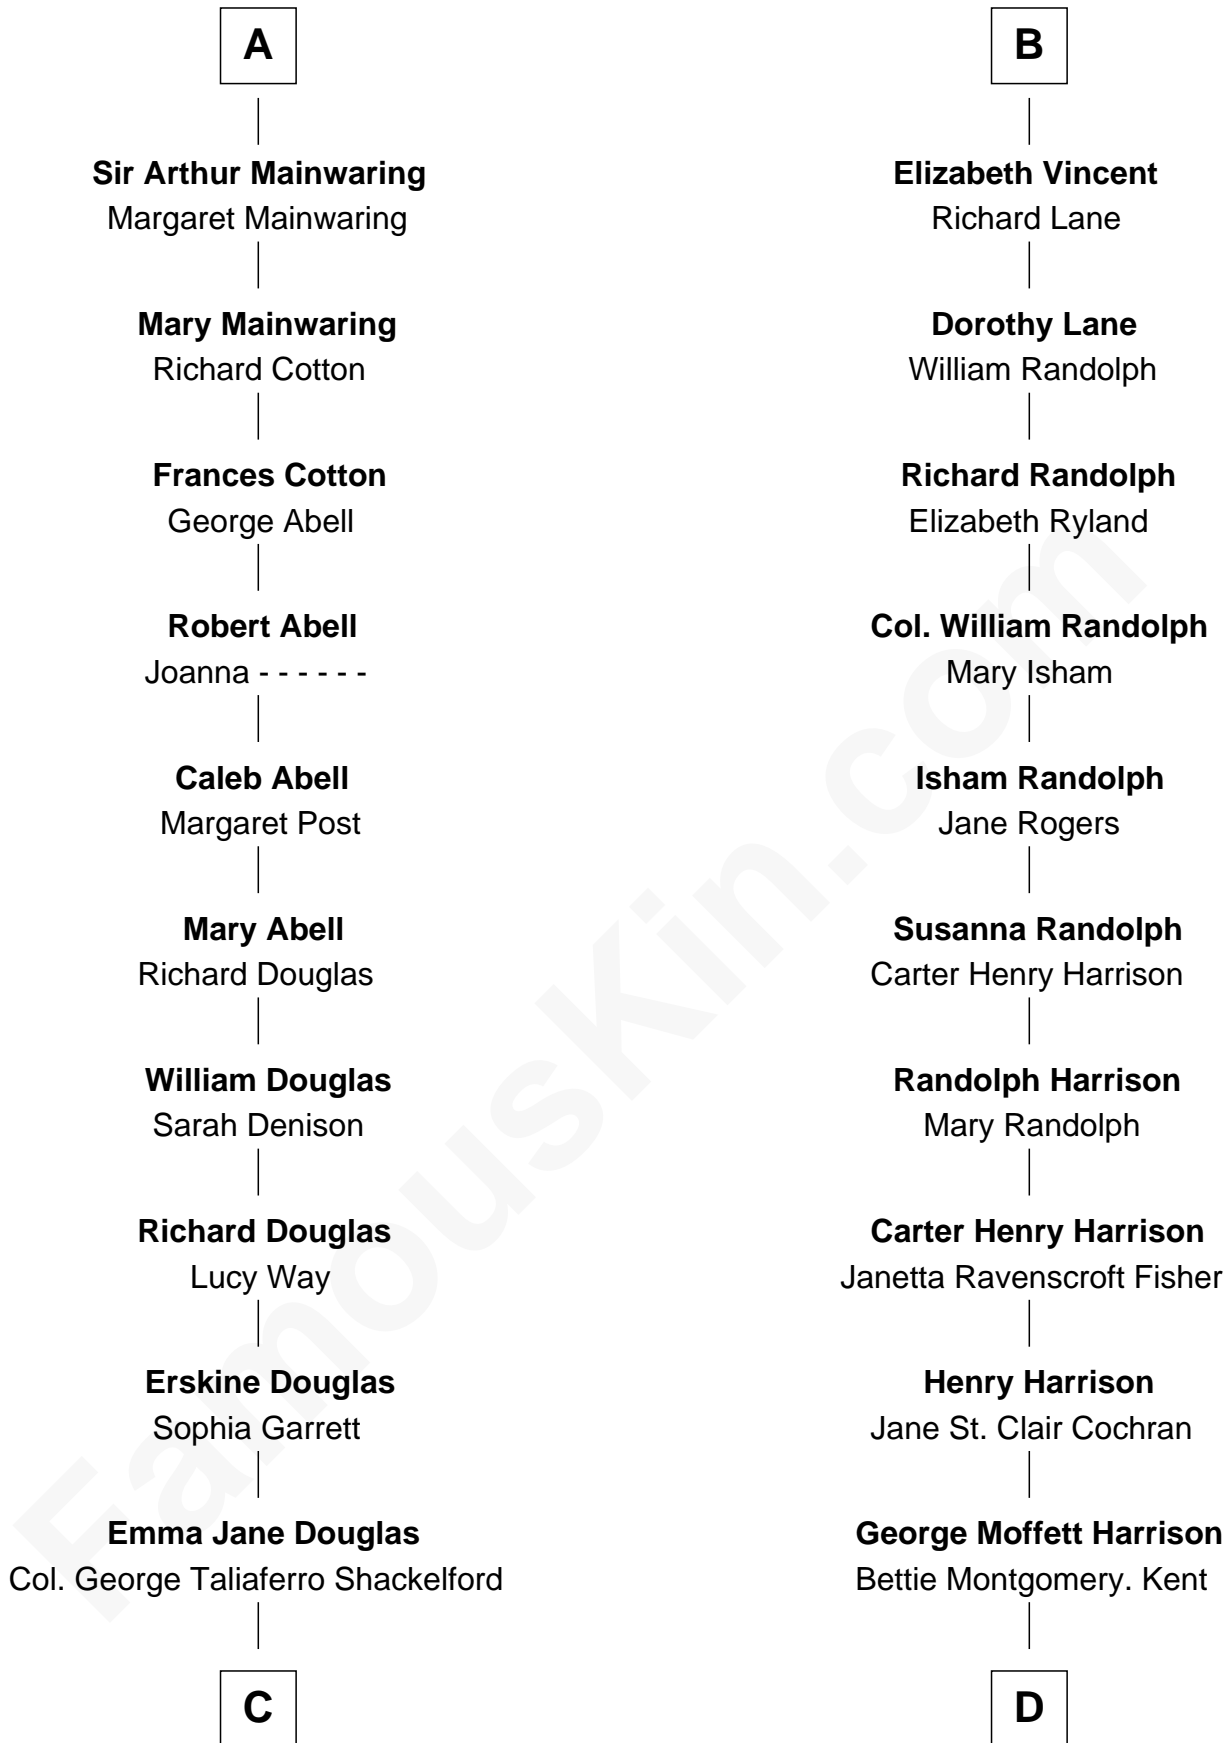

FamousKin.com Relationship Chart of

Melvyn Douglas

Movie Actor

18th cousin 2 times removed of

Edward Norton

Movie Actor

John de Mowbray
Elizabeth de Segrave

C

Lena Priscilla Shackelford
Edouard Gregory Hesselberg

Melvyn Douglas
Movie Actor

D

Joseph Kent Harrison
Cornelia Long Somerville

Betty Kent Harrison
Edward Mower Norton

Edward Mower Norton
Lydia Robinson Rouse