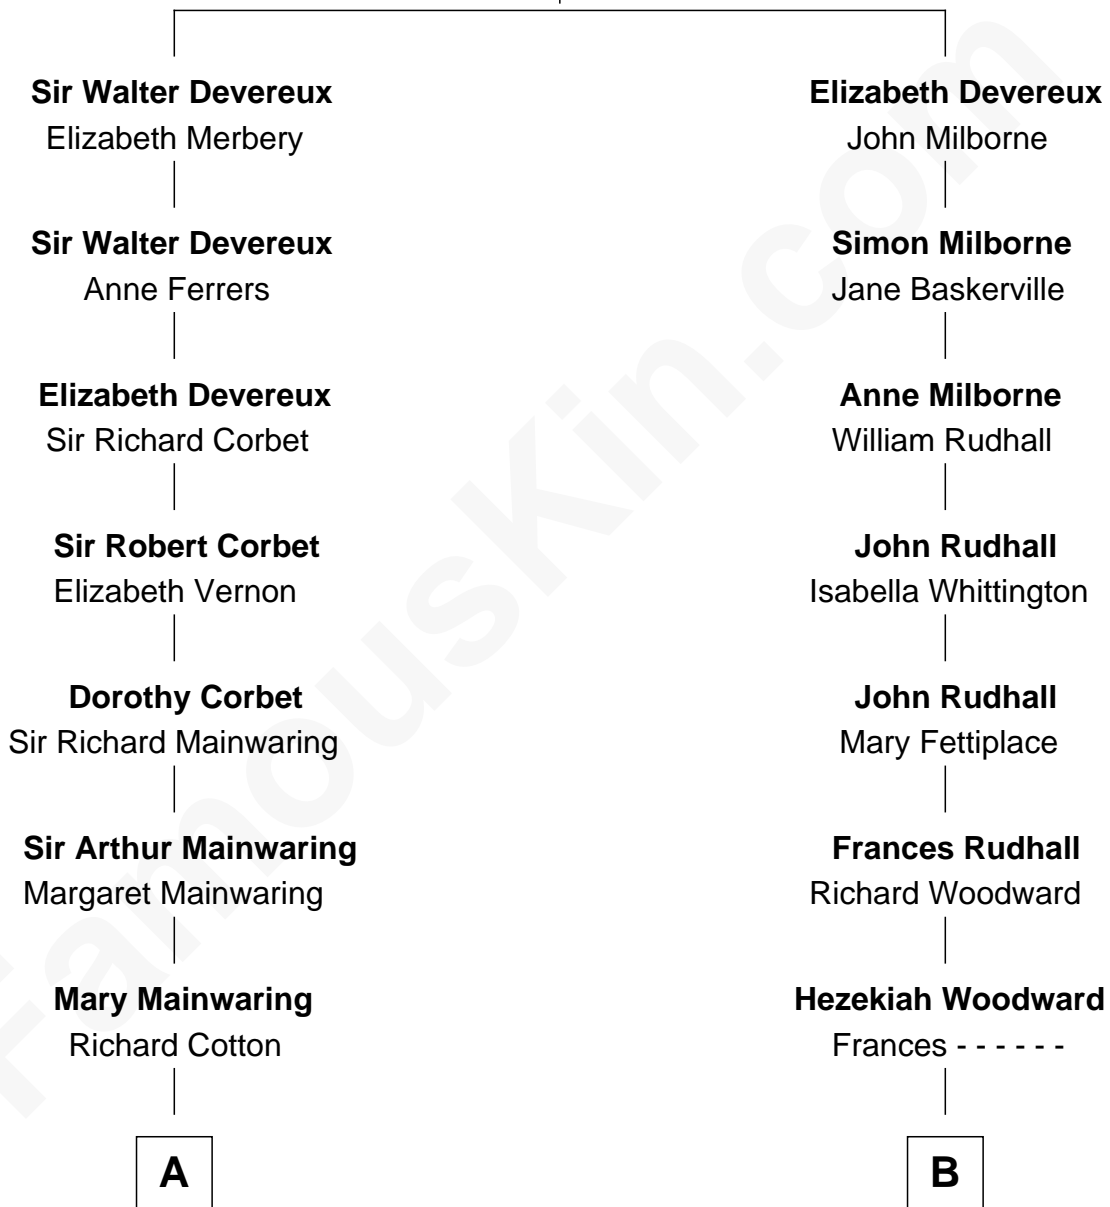

# FamousKin.com Relationship Chart of

**Melvyn Douglas**  
*Movie Actor*

16th cousin 4 times removed of

**Kevin Love**  
*NBA All-Star Player*

**Sir Walter Devereux**  
Elizabeth Bromwich

**C**

**William Coral Wilson**

Edith Sophia Sthole

**Emily Glee Wilson**

Edward Milton Love

**Stanley Sthole Love**

Karen McCartney

**Kevin Love**

*NBA All-Star Player*