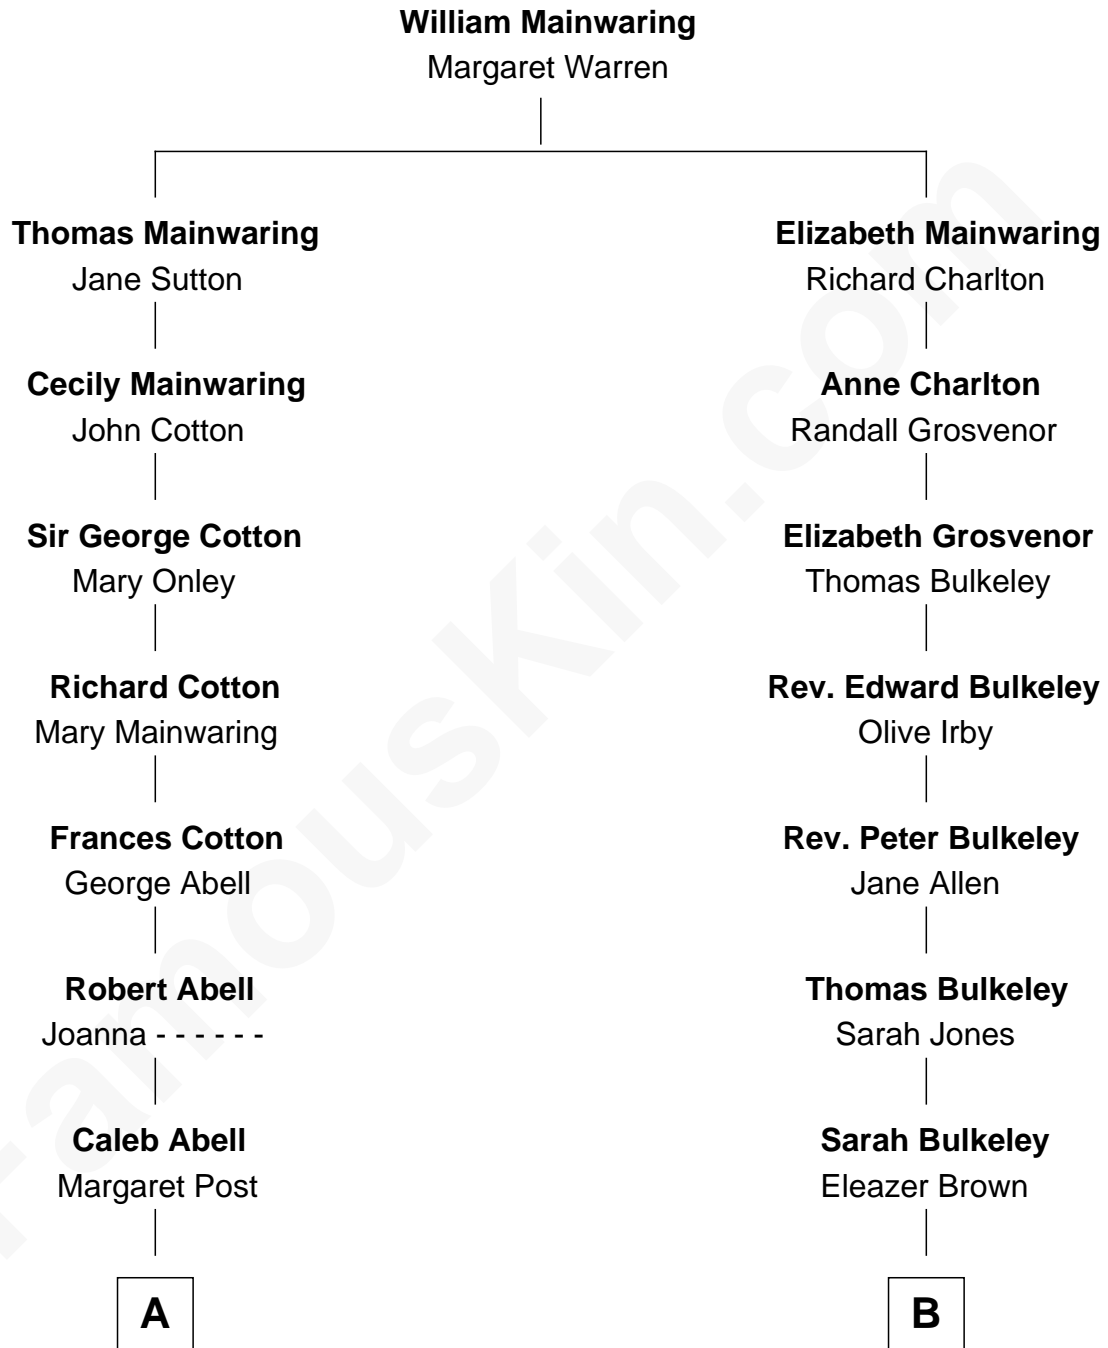

FamousKin.com

Relationship Chart of

Melvyn Douglas

Movie Actor

13th cousin 4 times removed of

Mizuo Peck
TV and Movie Actress

Mizuo Peck photo by [David Shankbone](#) (CC BY-SA 3.0)