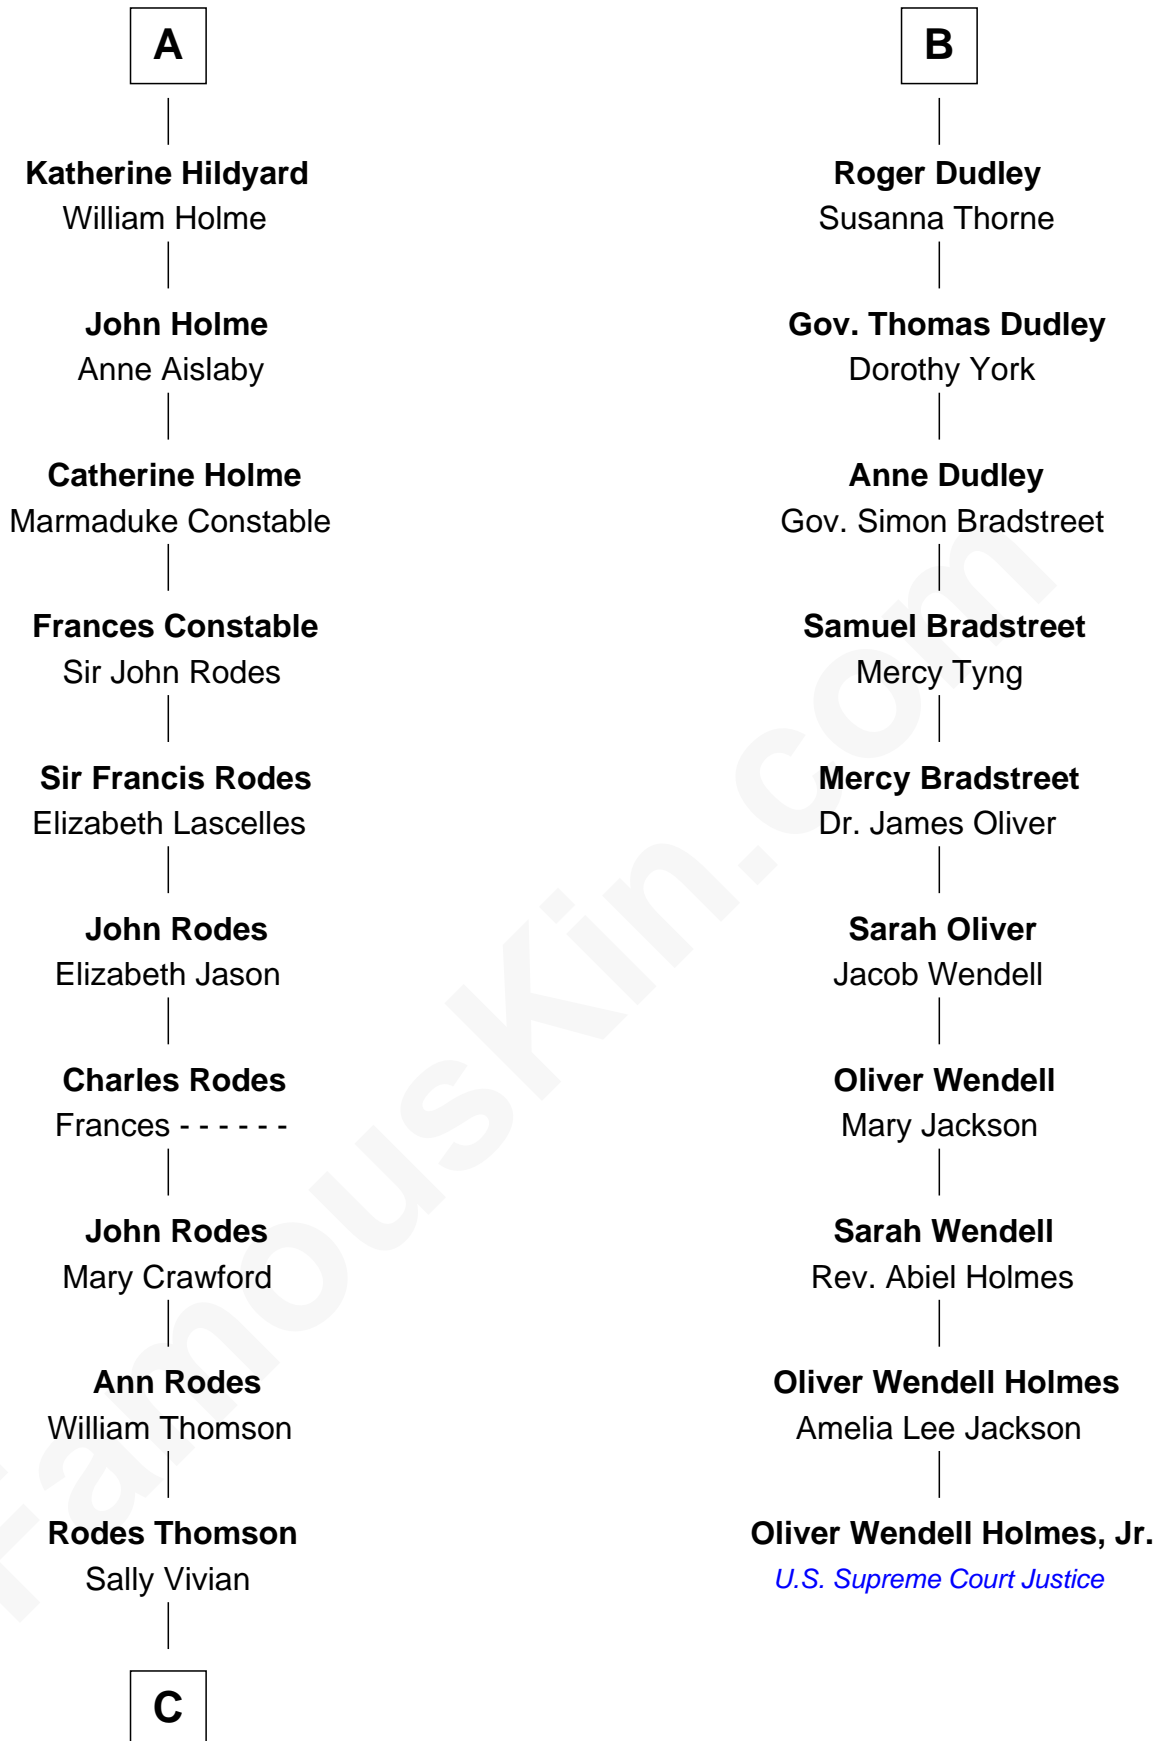

**FamousKin.com**  
**Relationship Chart of**  
**Melvyn Douglas**  
*Movie Actor*

16th cousin 5 times removed of  
**Oliver Wendell Holmes, Jr.**  
*U.S. Supreme Court Justice*

**Edward III, King of England**  
 Philippa of Hainault

**C**

**Nancy Thomson**  
Thomas Johnson Garrett

**Sophia Garrett**  
Erskine Douglas

**Emma Jane Douglas**  
Col. George Taliaferro Shackelford

**Lena Priscilla Shackelford**  
Edouard Gregory Hesselberg