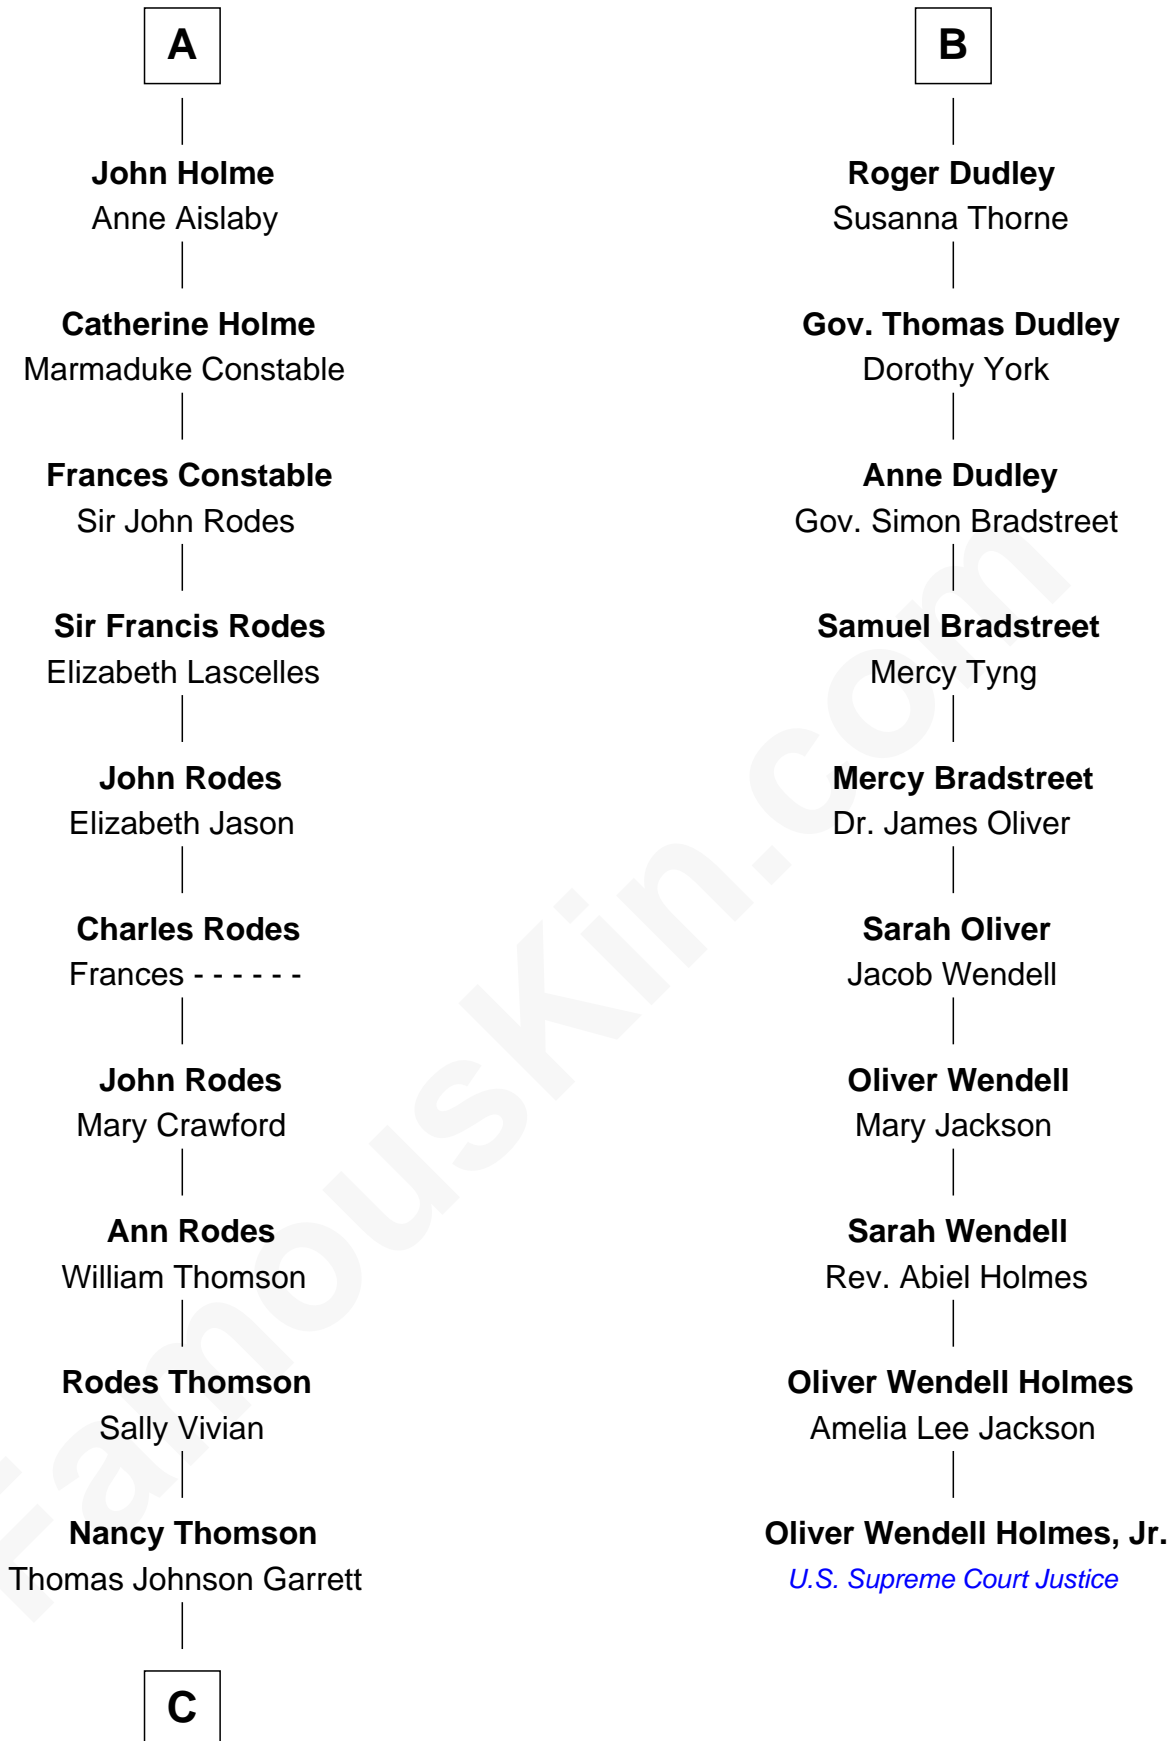

**FamousKin.com**  
**Relationship Chart of**  
**Melvyn Douglas**  
*Movie Actor*

16th cousin 4 times removed of  
**Oliver Wendell Holmes, Jr.**  
*U.S. Supreme Court Justice*

**C**

—  
**Sophia Garrett**  
Erskine Douglas

—  
**Emma Jane Douglas**  
Col. George Taliaferro Shackelford

—  
**Lena Priscilla Shackelford**  
Edouard Gregory Hesselberg

—  
**Melvyn Douglas**  
*Movie Actor*

FamousKin.com