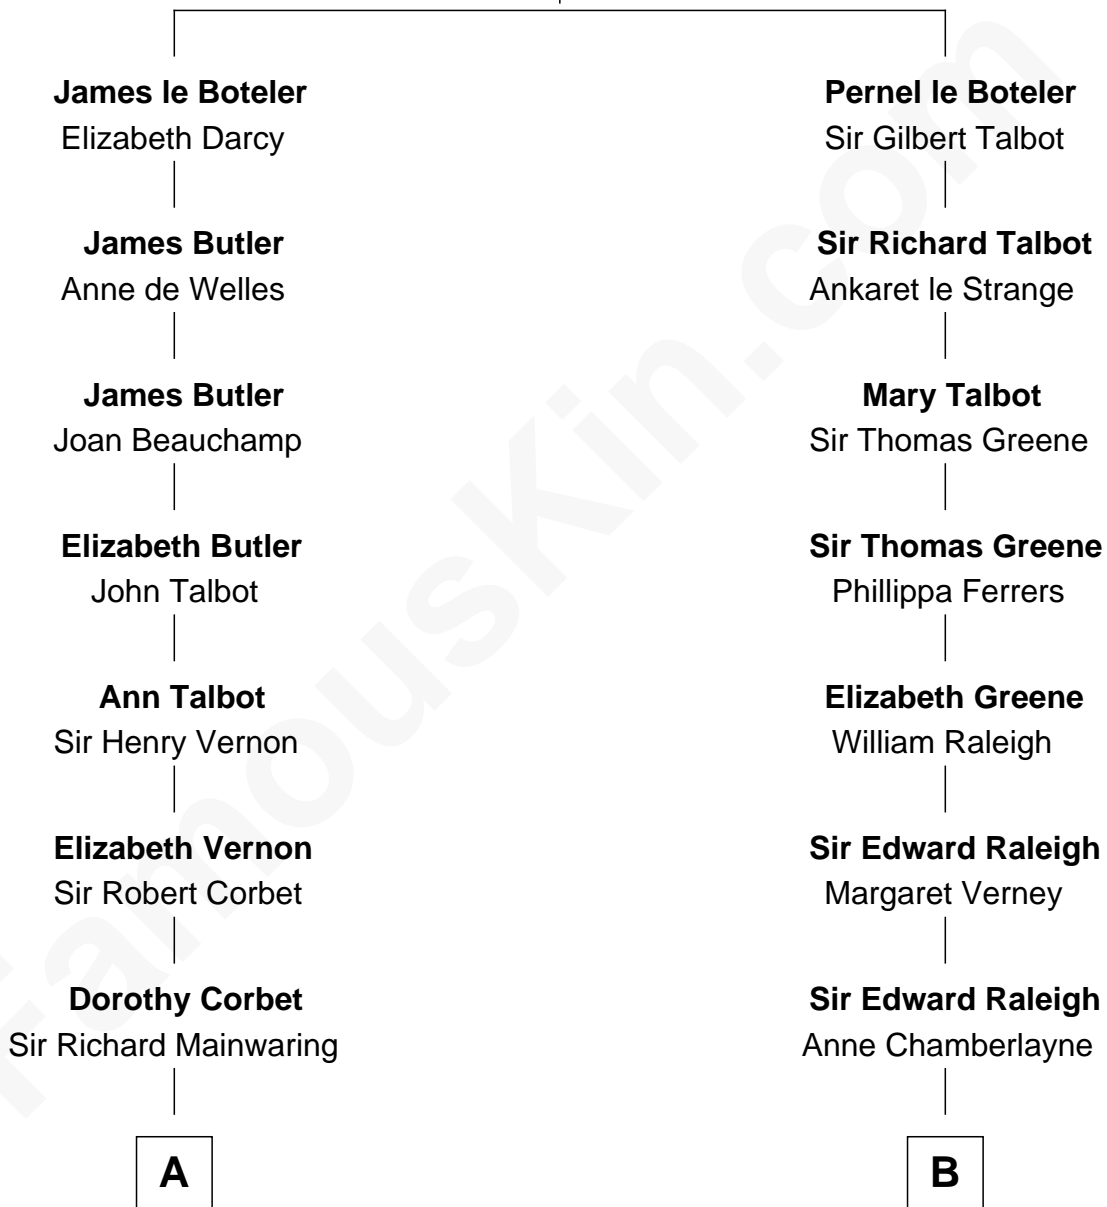

# FamousKin.com Relationship Chart of

**Melvyn Douglas**

*Movie Actor*

18th cousin 1 time removed of

**Oliver Wendell Holmes, Jr.**

*U.S. Supreme Court Justice*

**Sir James le Boteler**

Eleanor de Bohun

**C**

**Lena Priscilla Shackelford**  
Edouard Gregory Hesselberg

**Melvyn Douglas**  
*Movie Actor*

**D**

**Charles Jackson**  
Frances Cabot

**Amelia Lee Jackson**  
Oliver Wendell Holmes

**Oliver Wendell Holmes, Jr.**  
*U.S. Supreme Court Justice*