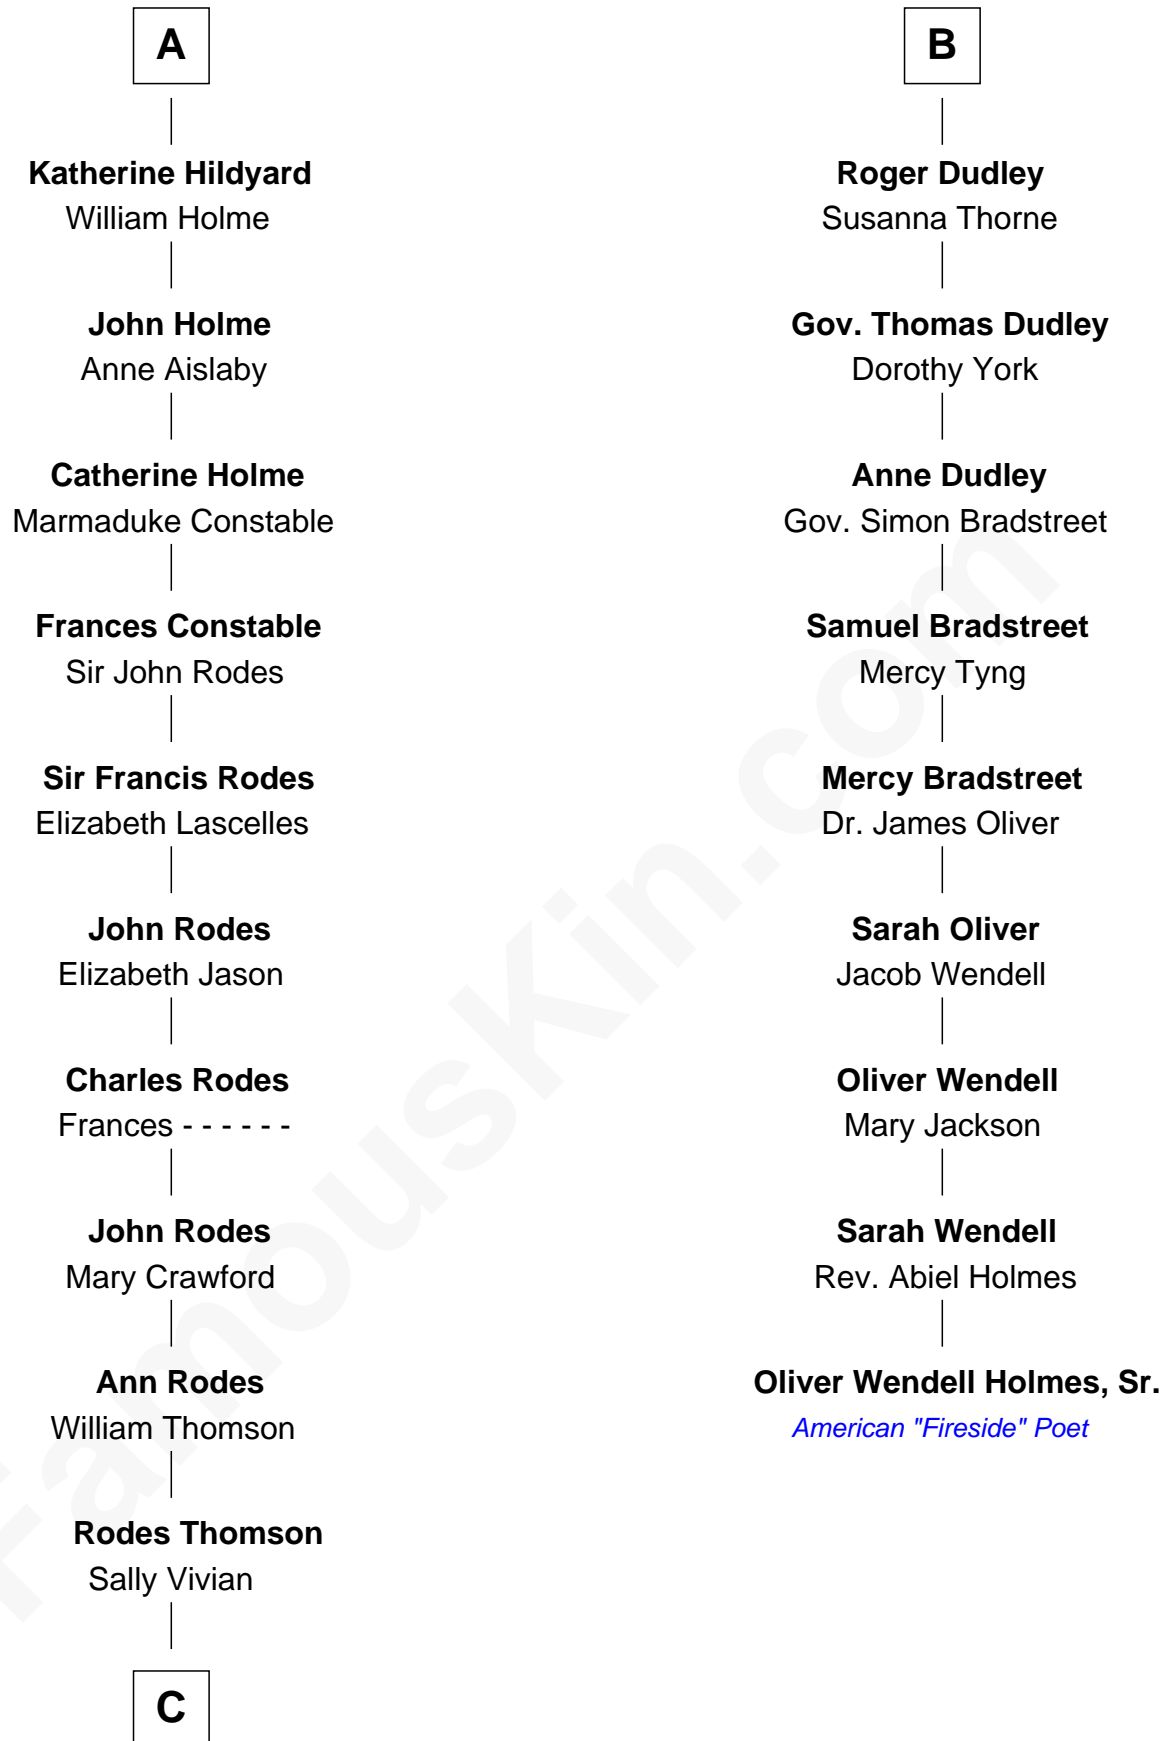

FamousKin.com Relationship Chart of

Melvyn Douglas

Movie Actor

15th cousin 6 times removed of

Oliver Wendell Holmes, Sr.

American "Fireside" Poet

Edward III, King of England

Philippa of Hainault

C

Nancy Thomson
Thomas Johnson Garrett

Sophia Garrett
Erskine Douglas

Emma Jane Douglas
Col. George Taliaferro Shackelford

Lena Priscilla Shackelford
Edouard Gregory Hesselberg

Melvyn Douglas
Movie Actor

FamousKin.com