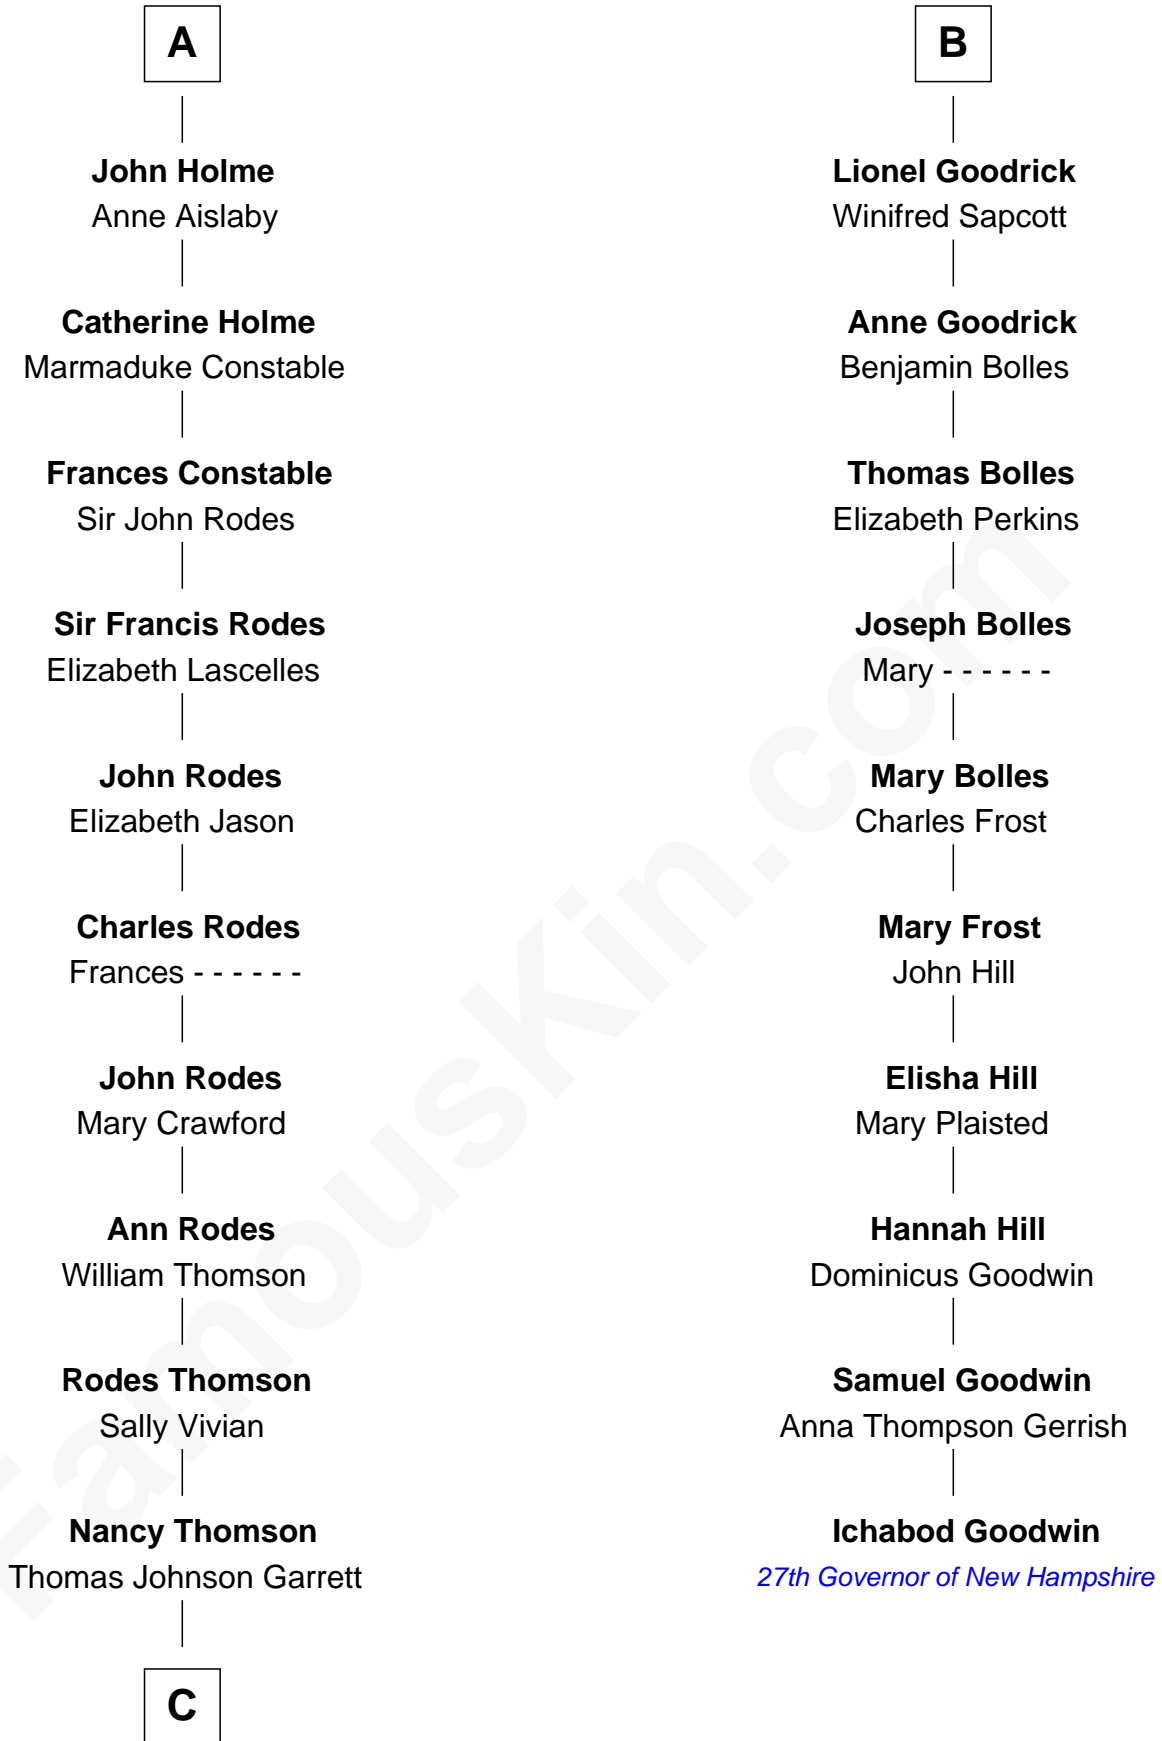

**FamousKin.com**  
**Relationship Chart of**  
**Melvyn Douglas**  
*Movie Actor*

**16th cousin 4 times removed of**  
**Ichabod Goodwin**  
*27th Governor of New Hampshire*

**C**

—  
**Sophia Garrett**  
Erskine Douglas

—  
**Emma Jane Douglas**  
Col. George Taliaferro Shackelford

—  
**Lena Priscilla Shackelford**  
Edouard Gregory Hesselberg

—  
**Melvyn Douglas**  
*Movie Actor*

FamousKin.com