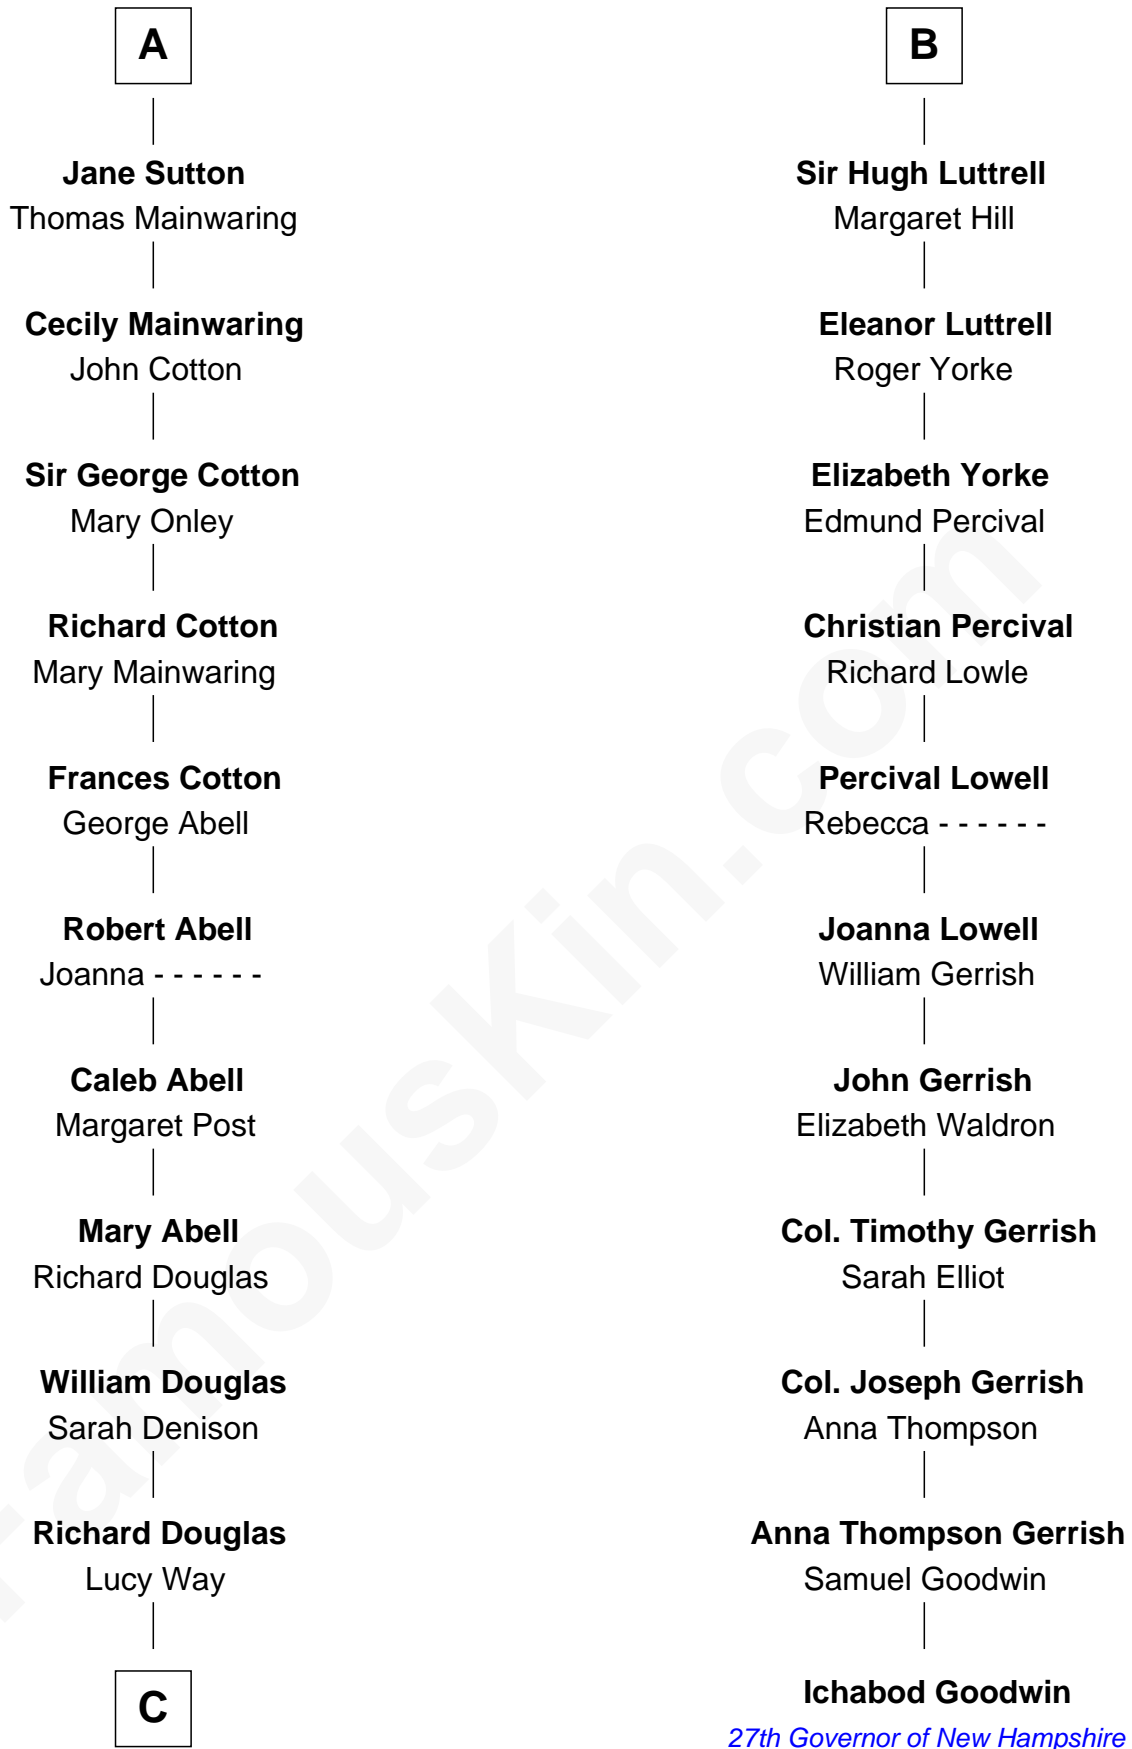

# FamousKin.com Relationship Chart of

**Melvyn Douglas**

*Movie Actor*

17th cousin 3 times removed of

**Ichabod Goodwin**

*27th Governor of New Hampshire*

**Sir Hugh le Despencer**

Aveline Basset

**Alice le Despenser**

Sir John Sutton

**Sir John Sutton**

Constance Blount

**Sir John Sutton**

Elizabeth Berkeley

**A**

**Eleanor le Despencer**

Catherine de Beaumont

**Sir John Luttrell**

Margaret Touchet

**Sir James Luttrell**

Elizabeth Courtenay

**B**

**C**

—  
**Erskine Douglas**

Sophia Garrett

—  
**Emma Jane Douglas**

Col. George Taliaferro Shackelford

—  
**Lena Priscilla Shackelford**

Edouard Gregory Hesselberg

—  
**Melvyn Douglas**

*Movie Actor*

FamousKin.com