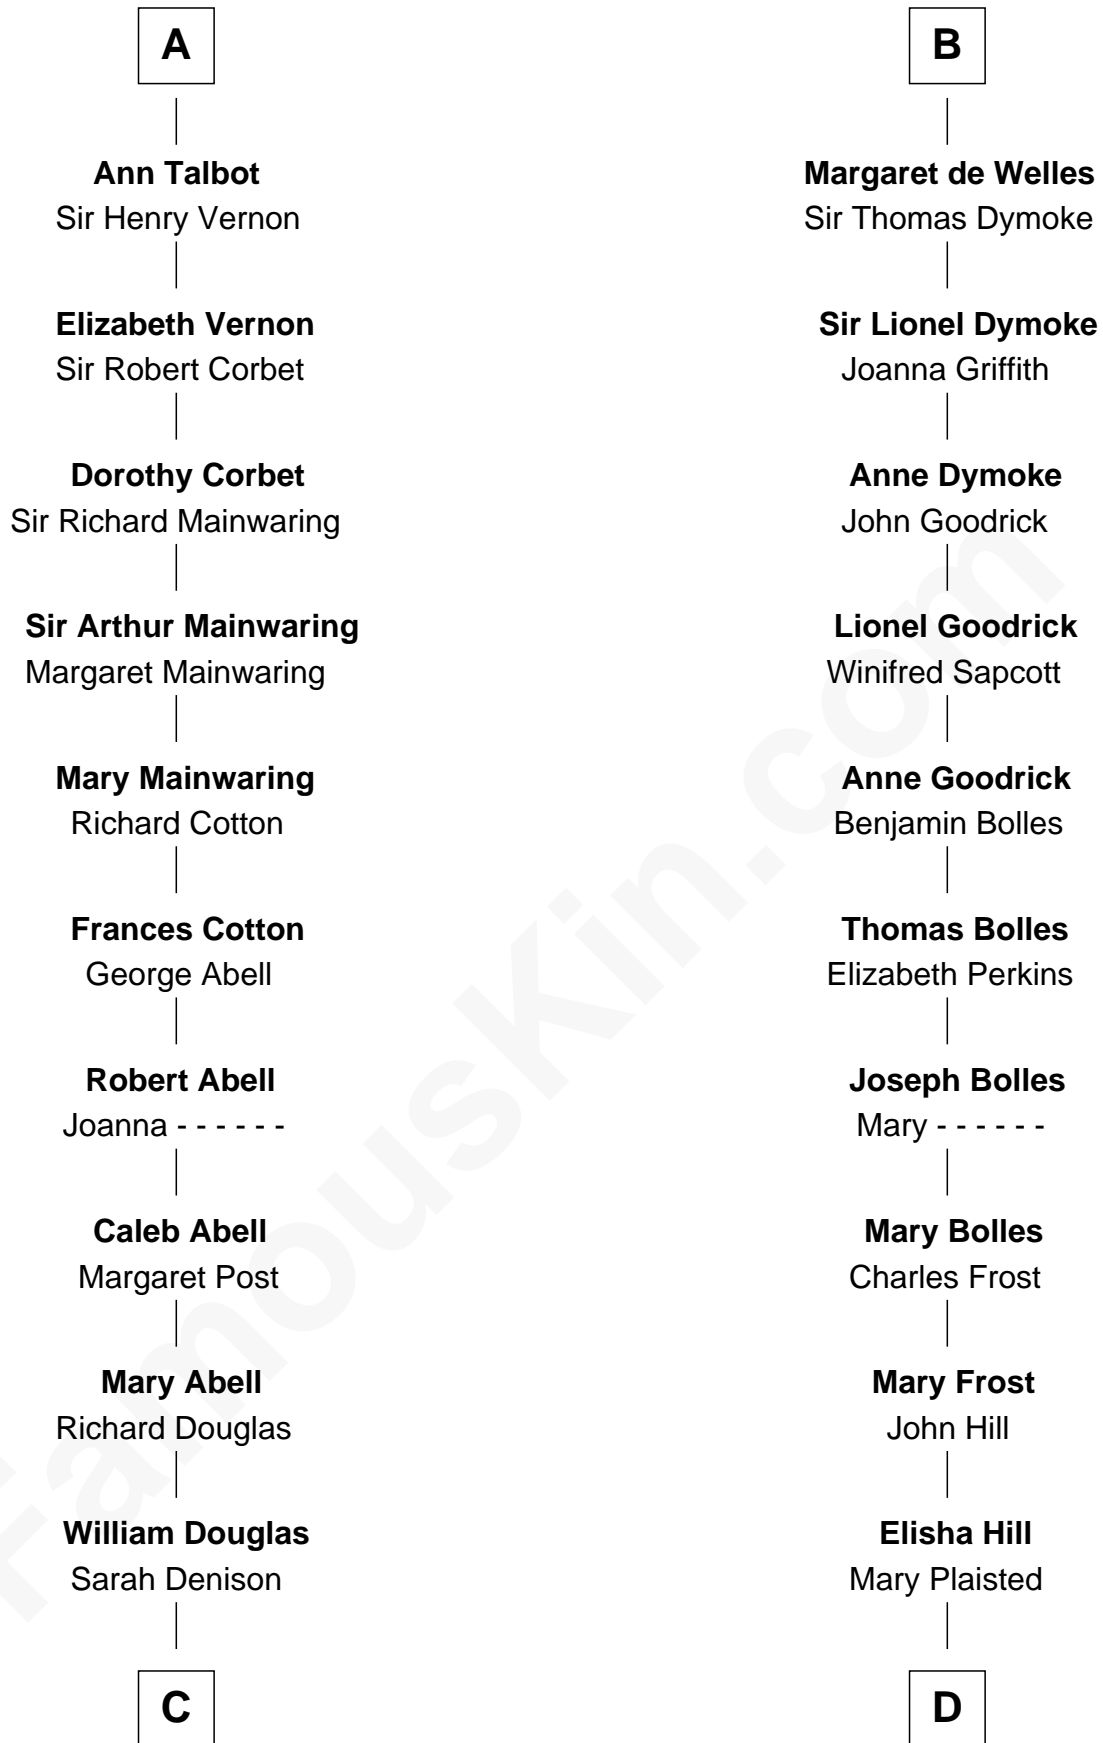

FamousKin.com Relationship Chart of

Melvyn Douglas

Movie Actor

19th cousin 2 times removed of

Ichabod Goodwin

27th Governor of New Hampshire

Robert I, Count of Artois

Matilda of Brabant

C

Richard Douglas

Lucy Way

Erskine Douglas

Sophia Garrett

Emma Jane Douglas

Col. George Taliaferro Shackelford

Lena Priscilla Shackelford