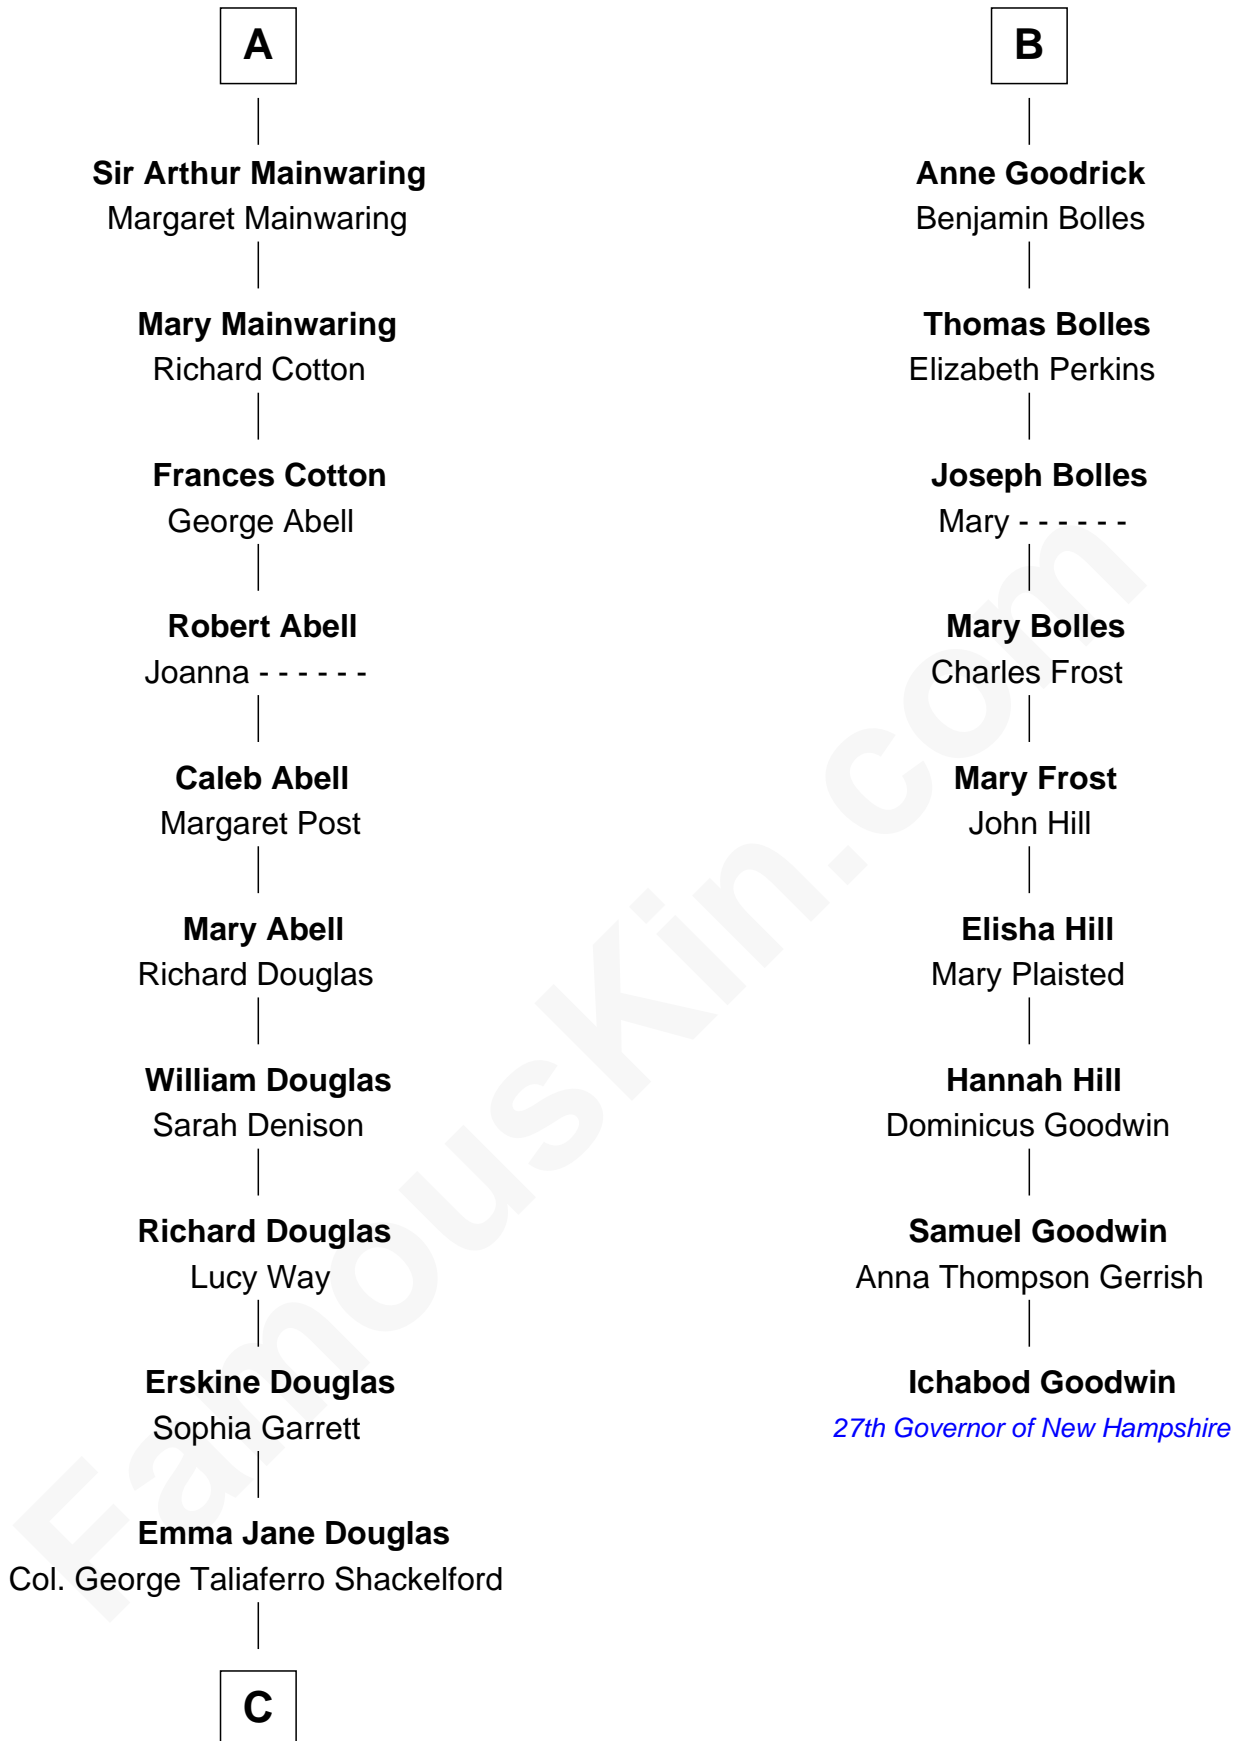

FamousKin.com Relationship Chart of

Melvyn Douglas

Movie Actor

15th cousin 3 times removed of

Ichabod Goodwin

27th Governor of New Hampshire

C

Lena Priscilla Shackelford
Edouard Gregory Hesselberg