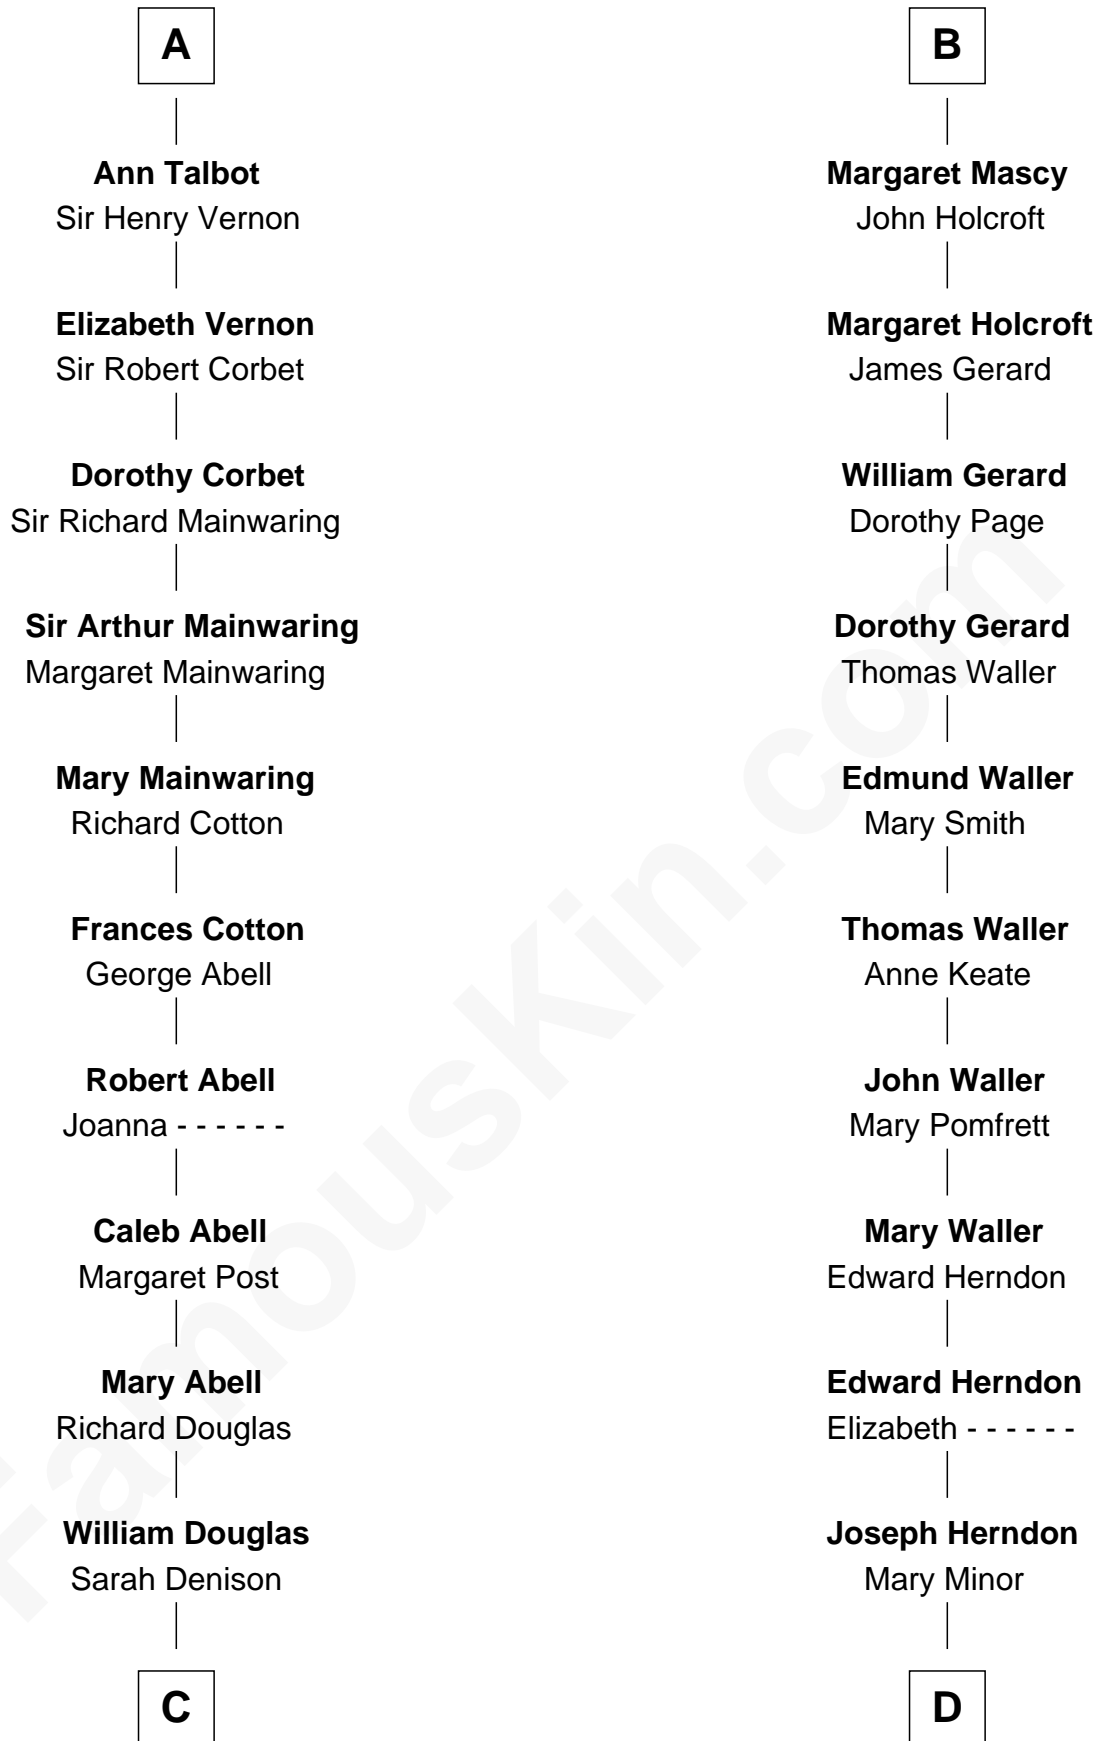

**FamousKin.com**  
**Relationship Chart of**  
**Melvyn Douglas**  
*Movie Actor*

18th cousin 3 times removed of

**Capt. William Lewis Herndon**  
*Captain of the ill fated S.S. Central America*

**C**

**Richard Douglas**

Lucy Way

**Erskine Douglas**

Sophia Garrett

**Emma Jane Douglas**

Col. George Taliaferro Shackelford

**Lena Priscilla Shackelford**

Edouard Gregory Hesselberg

**Melvyn Douglas**

*Movie Actor*

**D**

**Dabney Herndon**

Elizabeth Hull

**Capt. William Lewis Herndon**

*Captain of the S.S. Central America*

FamousKin.com