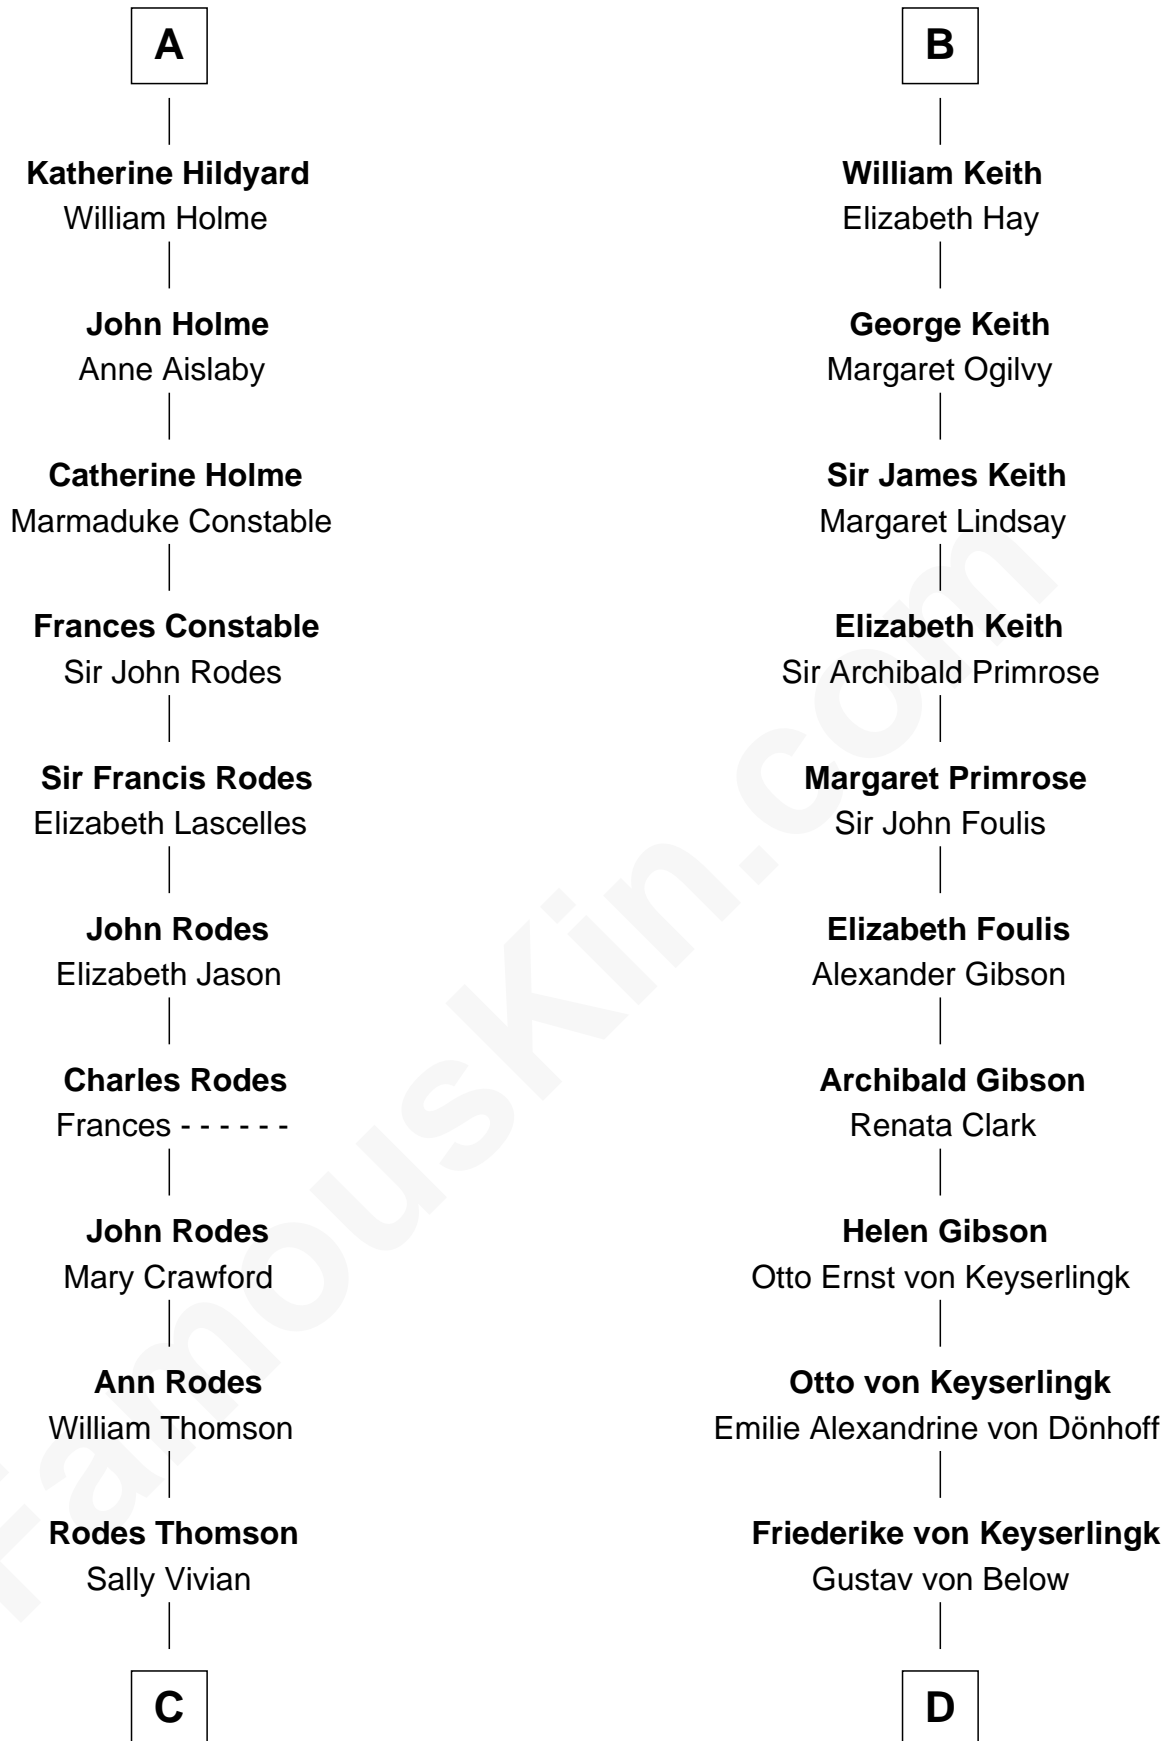

FamousKin.com Relationship Chart of

Melvyn Douglas

Movie Actor

20th cousin 1 time removed of

Wernher von Braun

Rocket Scientist

Edward III, King of England

Philippa of Hainault

C

Nancy Thomson
Thomas Johnson Garrett

Sophia Garrett
Erskine Douglas

Emma Jane Douglas
Col. George Taliaferro Shackelford

Lena Priscilla Shackelford
Edouard Gregory Hesselberg

Melvyn Douglas
Movie Actor

D

Karl Emil Gustav von Below
Eleonore Melitta Behrend

Marie Eleonore Dorothea von Below
Wernher von Quistorp

Emmy von Quistorp
Magnus von Braun

Wernher von Braun
Rocket Scientist