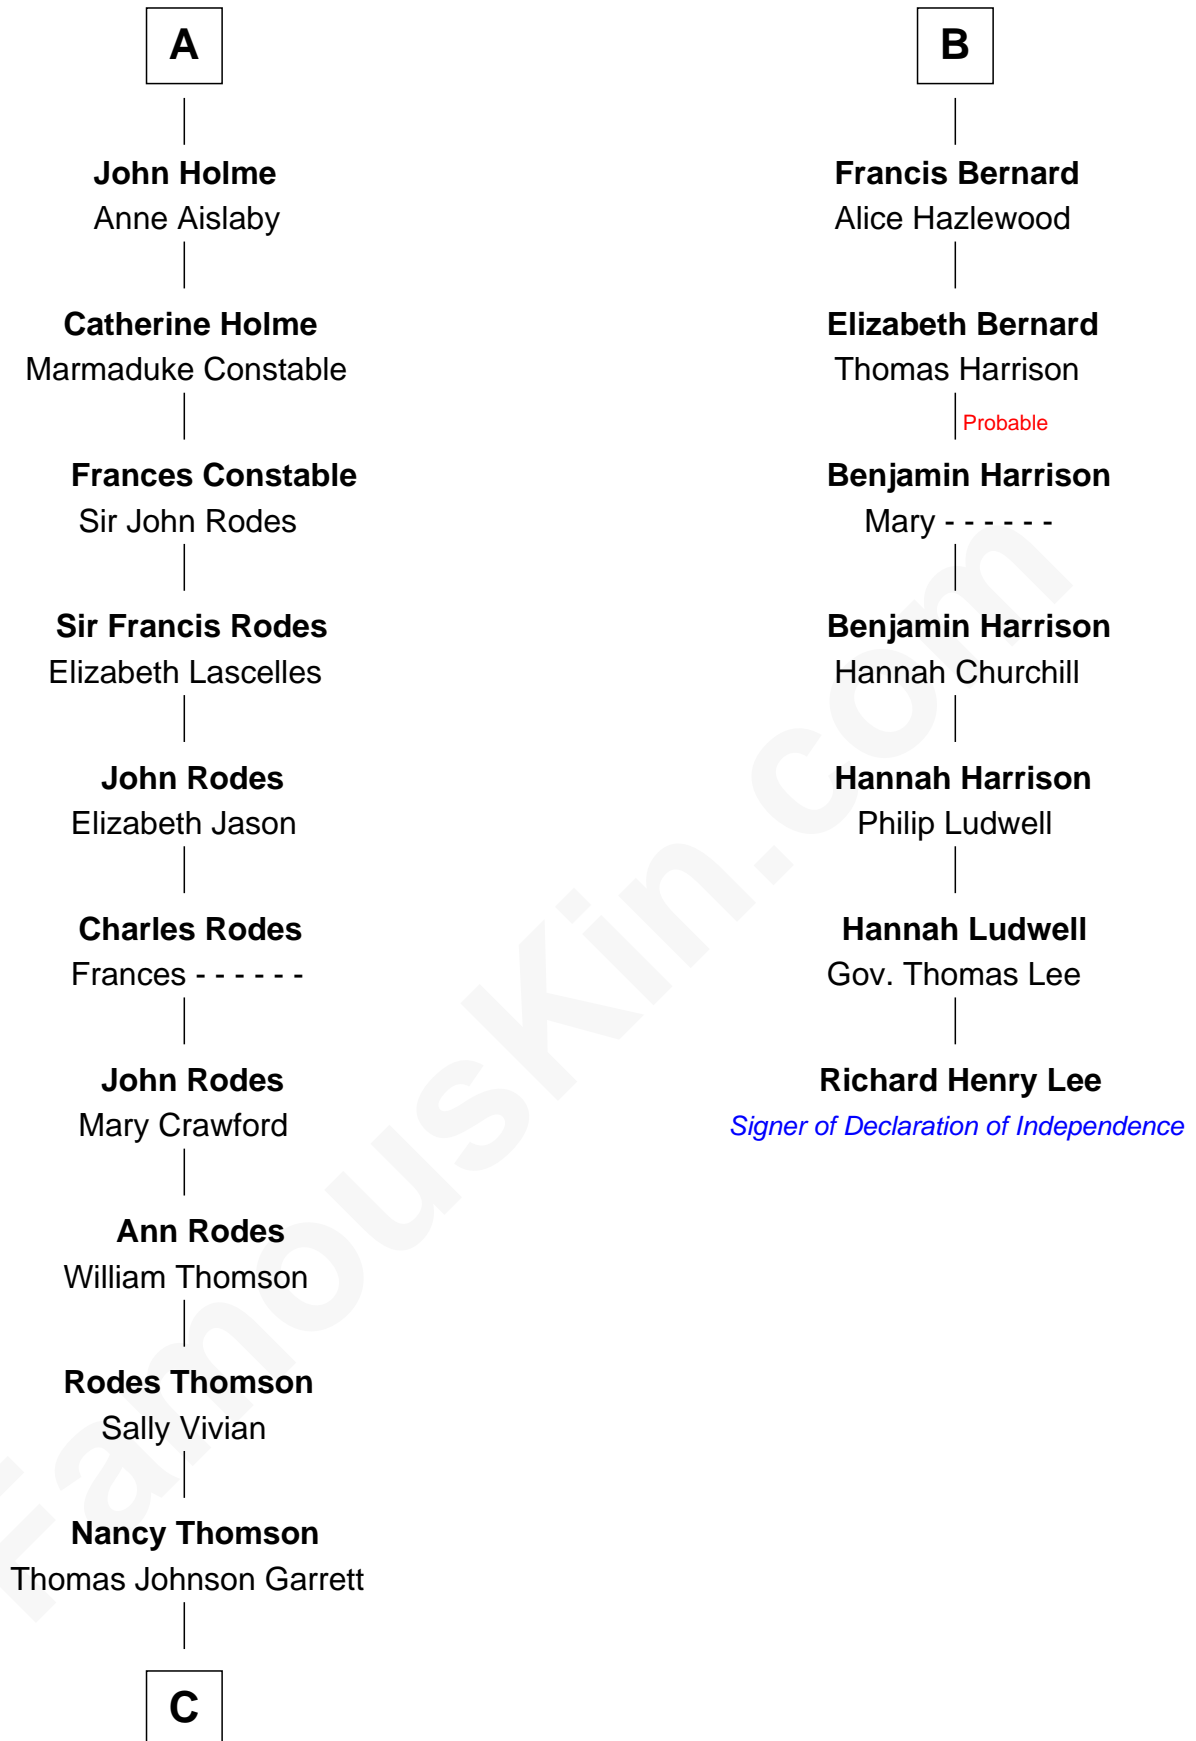

FamousKin.com
Relationship Chart of
Melvyn Douglas
Movie Actor

13th cousin 7 times removed of
Richard Henry Lee
Signer of the Declaration of Independence

C

—
Sophia Garrett
Erskine Douglas

—
Emma Jane Douglas
Col. George Taliaferro Shackelford

—
Lena Priscilla Shackelford
Edouard Gregory Hesselberg

—
Melvyn Douglas
Movie Actor

FamousKin.com