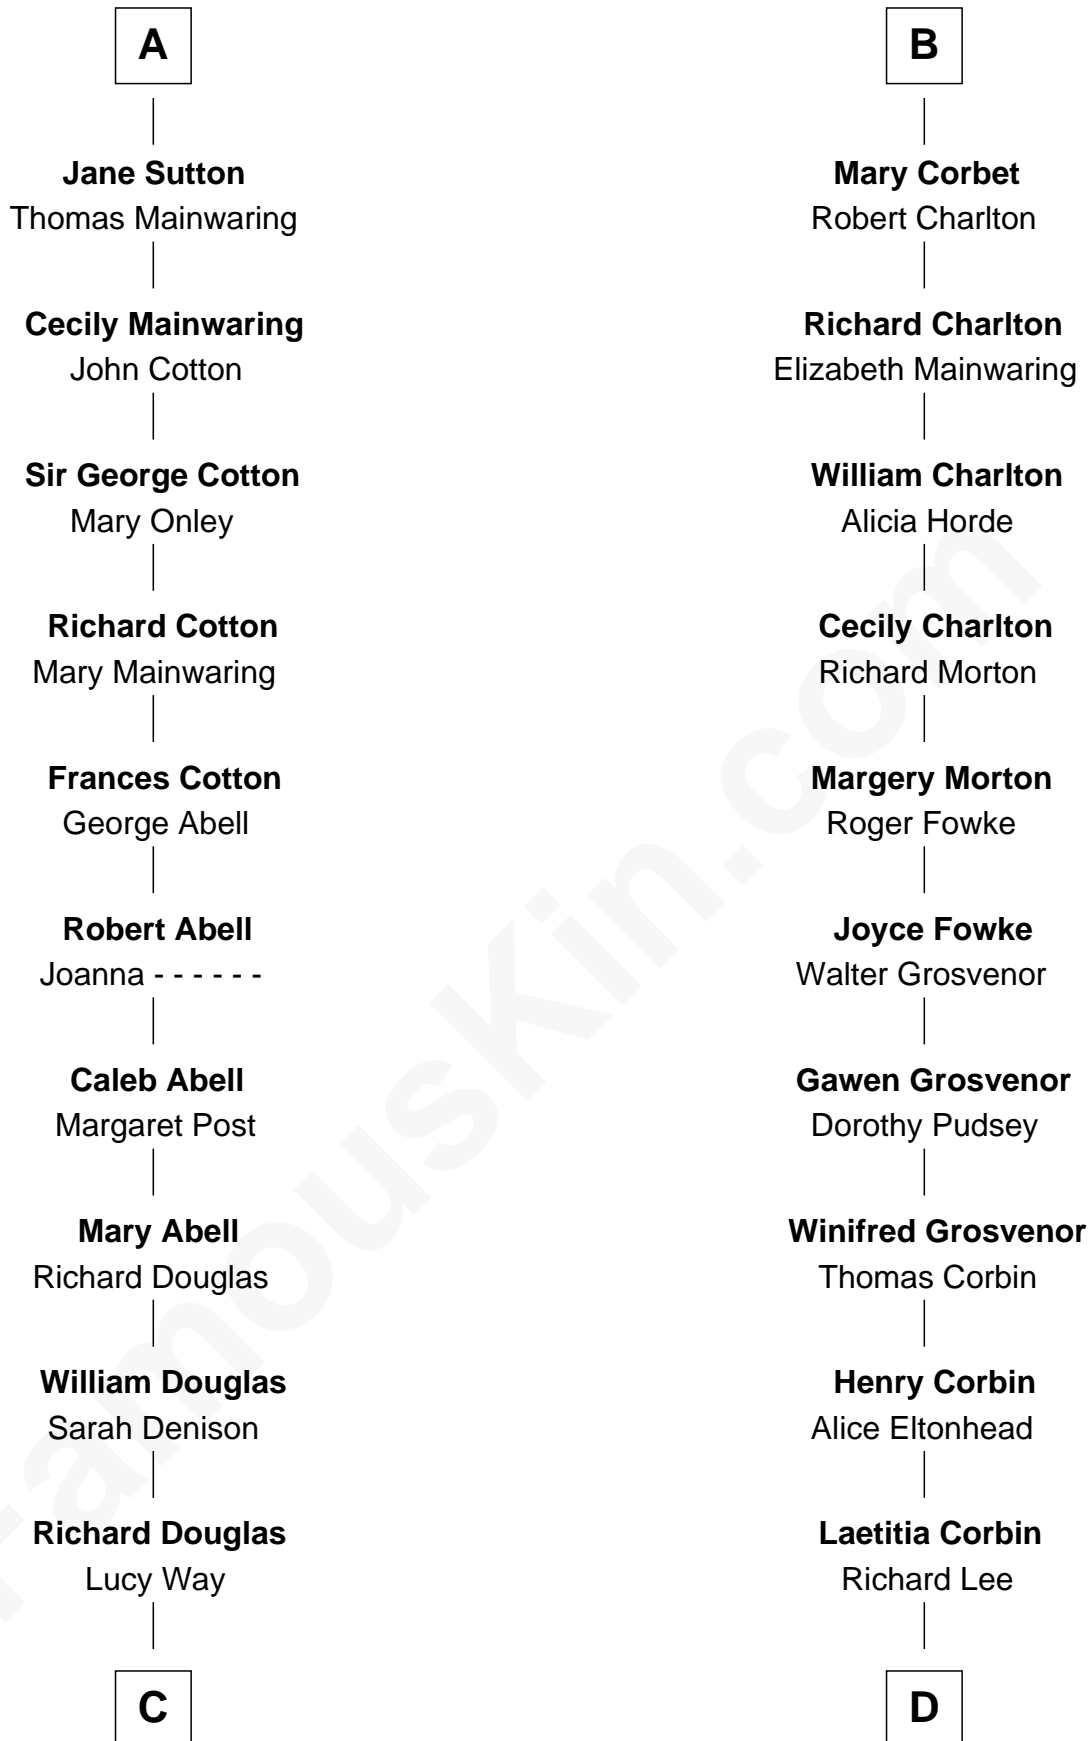

FamousKin.com
Relationship Chart of
Melvyn Douglas
Movie Actor

18th cousin 2 times removed of
Richard Henry Lee
Signer of the Declaration of Independence

C

Erskine Douglas

Sophia Garrett

Emma Jane Douglas

Col. George Taliaferro Shackelford

Lena Priscilla Shackelford

Edouard Gregory Hesselberg

Melvyn Douglas

Movie Actor

D

Gov. Thomas Lee

Hannah Ludwell

Richard Henry Lee