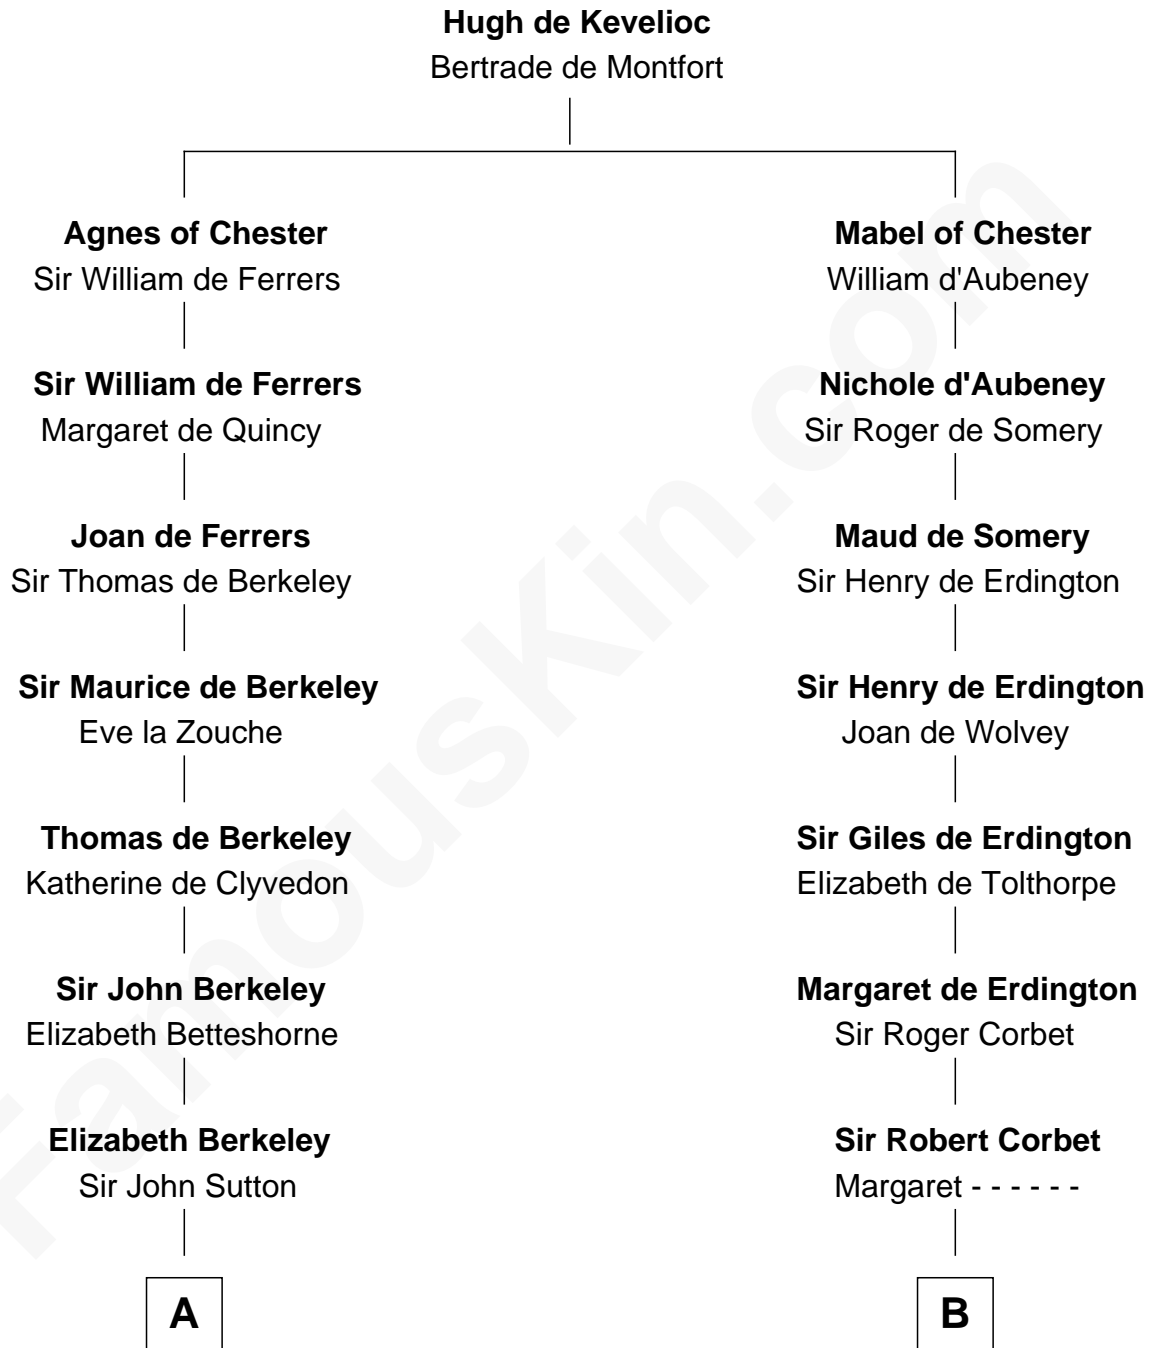

FamousKin.com
Relationship Chart of
Melvyn Douglas
Movie Actor

18th cousin 2 times removed of
Richard Henry Lee
Signer of the Declaration of Independence

C

Erskine Douglas

Sophia Garrett

Emma Jane Douglas

Col. George Taliaferro Shackelford

Lena Priscilla Shackelford

Edouard Gregory Hesselberg

Melvyn Douglas

Movie Actor

D

Gov. Thomas Lee

Hannah Ludwell

Richard Henry Lee