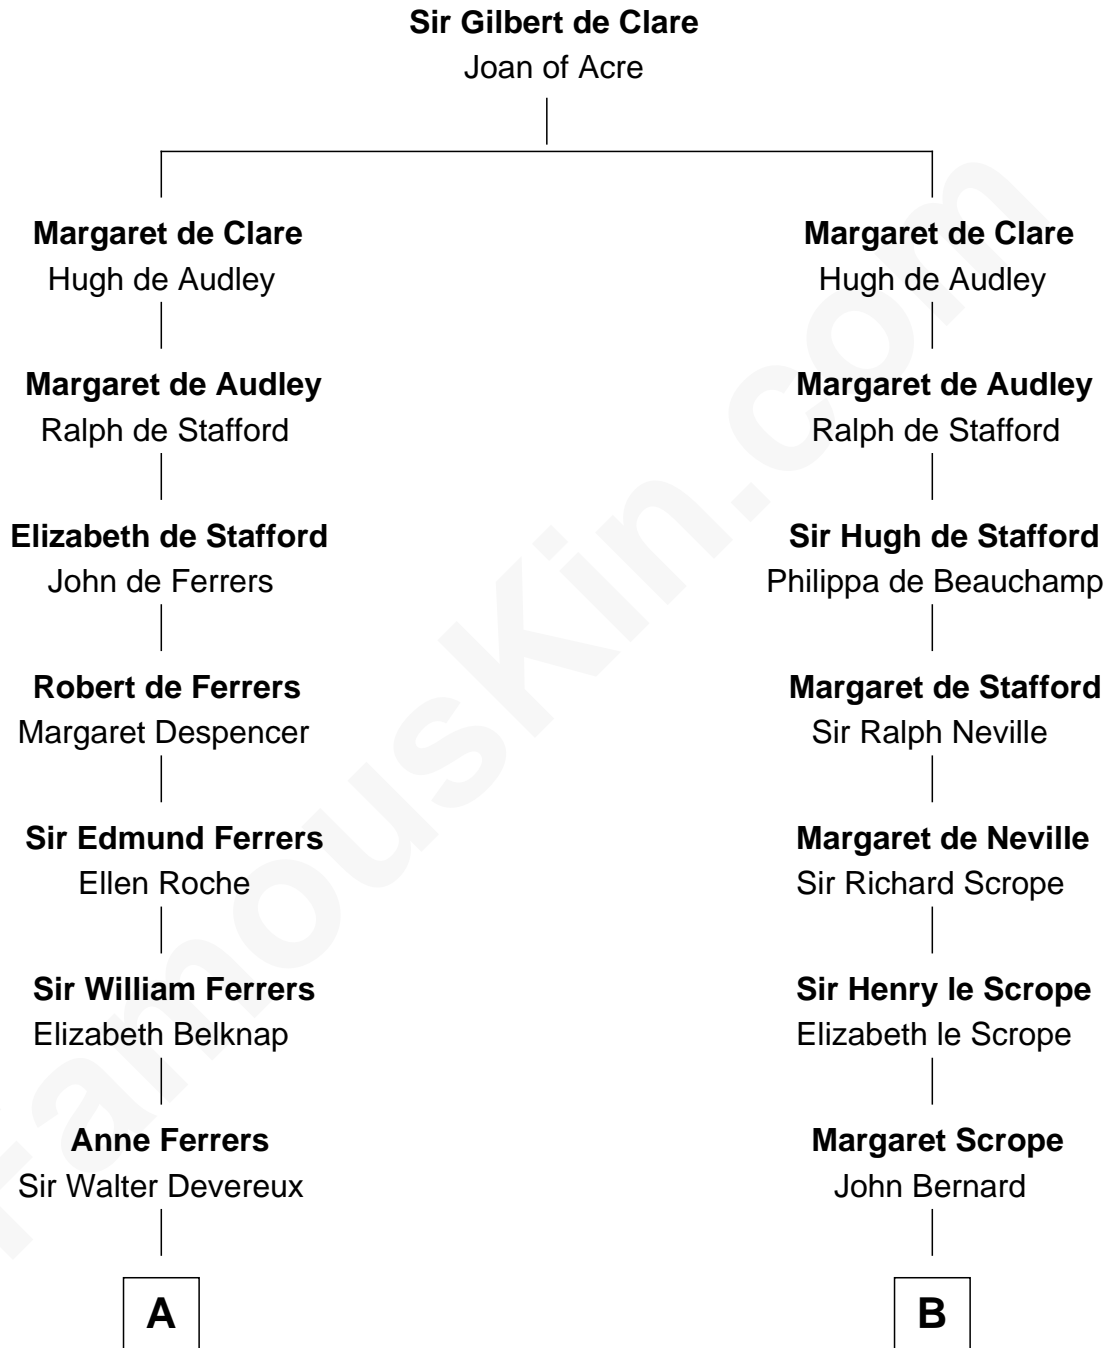

**FamousKin.com**  
**Relationship Chart of**  
**Melvyn Douglas**  
*Movie Actor*

15th cousin 6 times removed of

**Richard Henry Lee**  
*Signer of the Declaration of Independence*

**C**

Richard Douglas

Lucy Way

Erskine Douglas

Sophia Garrett

Emma Jane Douglas

Col. George Taliaferro Shackelford

Lena Priscilla Shackelford

Edouard Gregory Hesselberg

Melvyn Douglas

*Movie Actor*