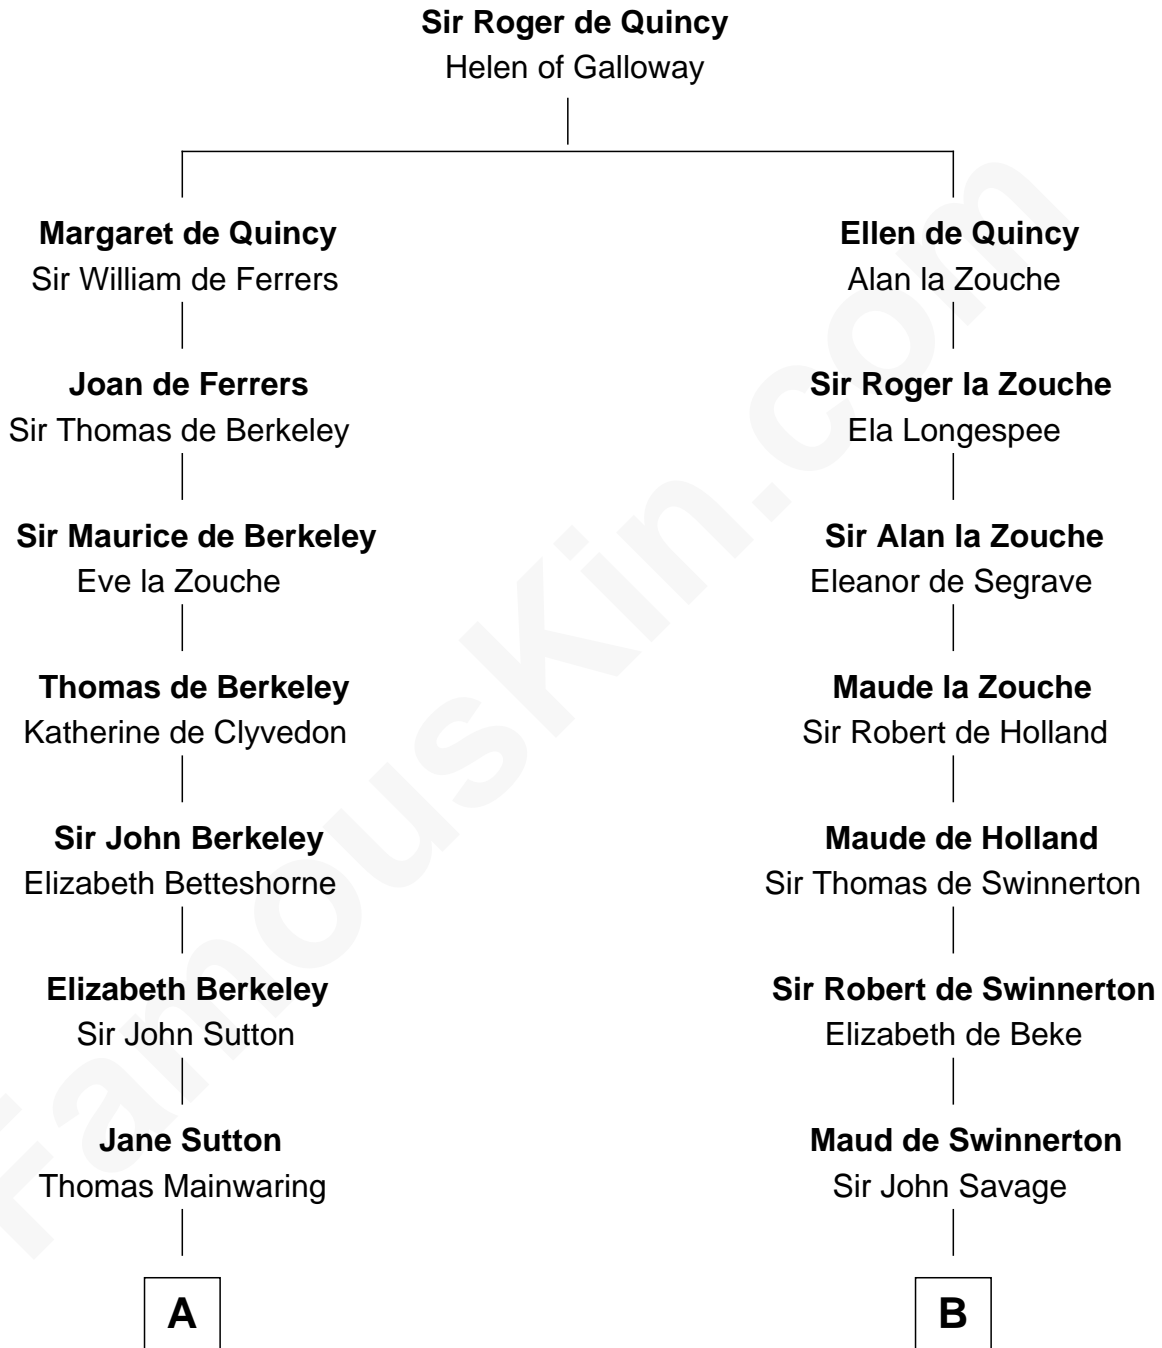

FamousKin.com
Relationship Chart of
Melvyn Douglas
Movie Actor

17th cousin 2 times removed of

Richard Henry Lee
Signer of the Declaration of Independence

C

Emma Jane Douglas
Col. George Taliaferro Shackelford

Lena Priscilla Shackelford
Edouard Gregory Hesselberg

Melvyn Douglas
Movie Actor

FamousKin.com