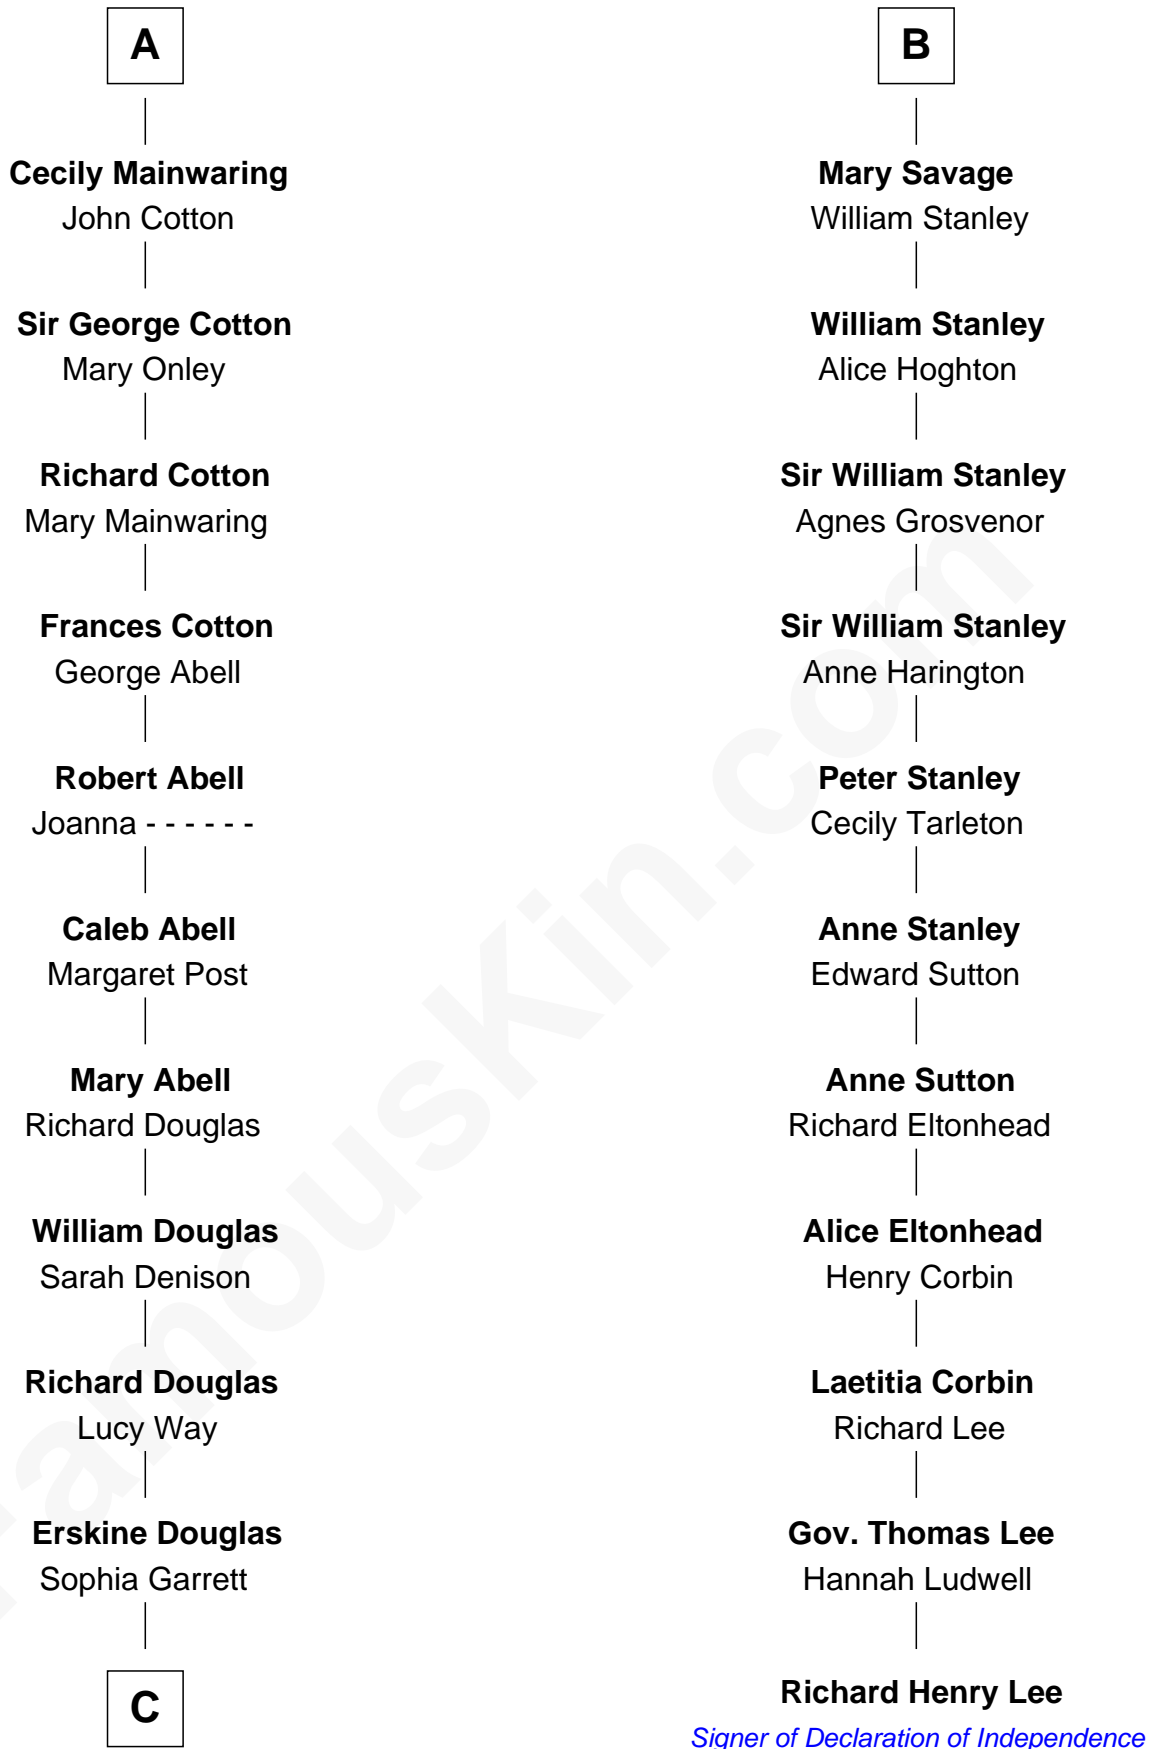

FamousKin.com
Relationship Chart of
Melvyn Douglas
Movie Actor

17th cousin 2 times removed of

Richard Henry Lee
Signer of the Declaration of Independence

C

Emma Jane Douglas
Col. George Taliaferro Shackelford

Lena Priscilla Shackelford
Edouard Gregory Hesselberg

Melvyn Douglas
Movie Actor

FamousKin.com