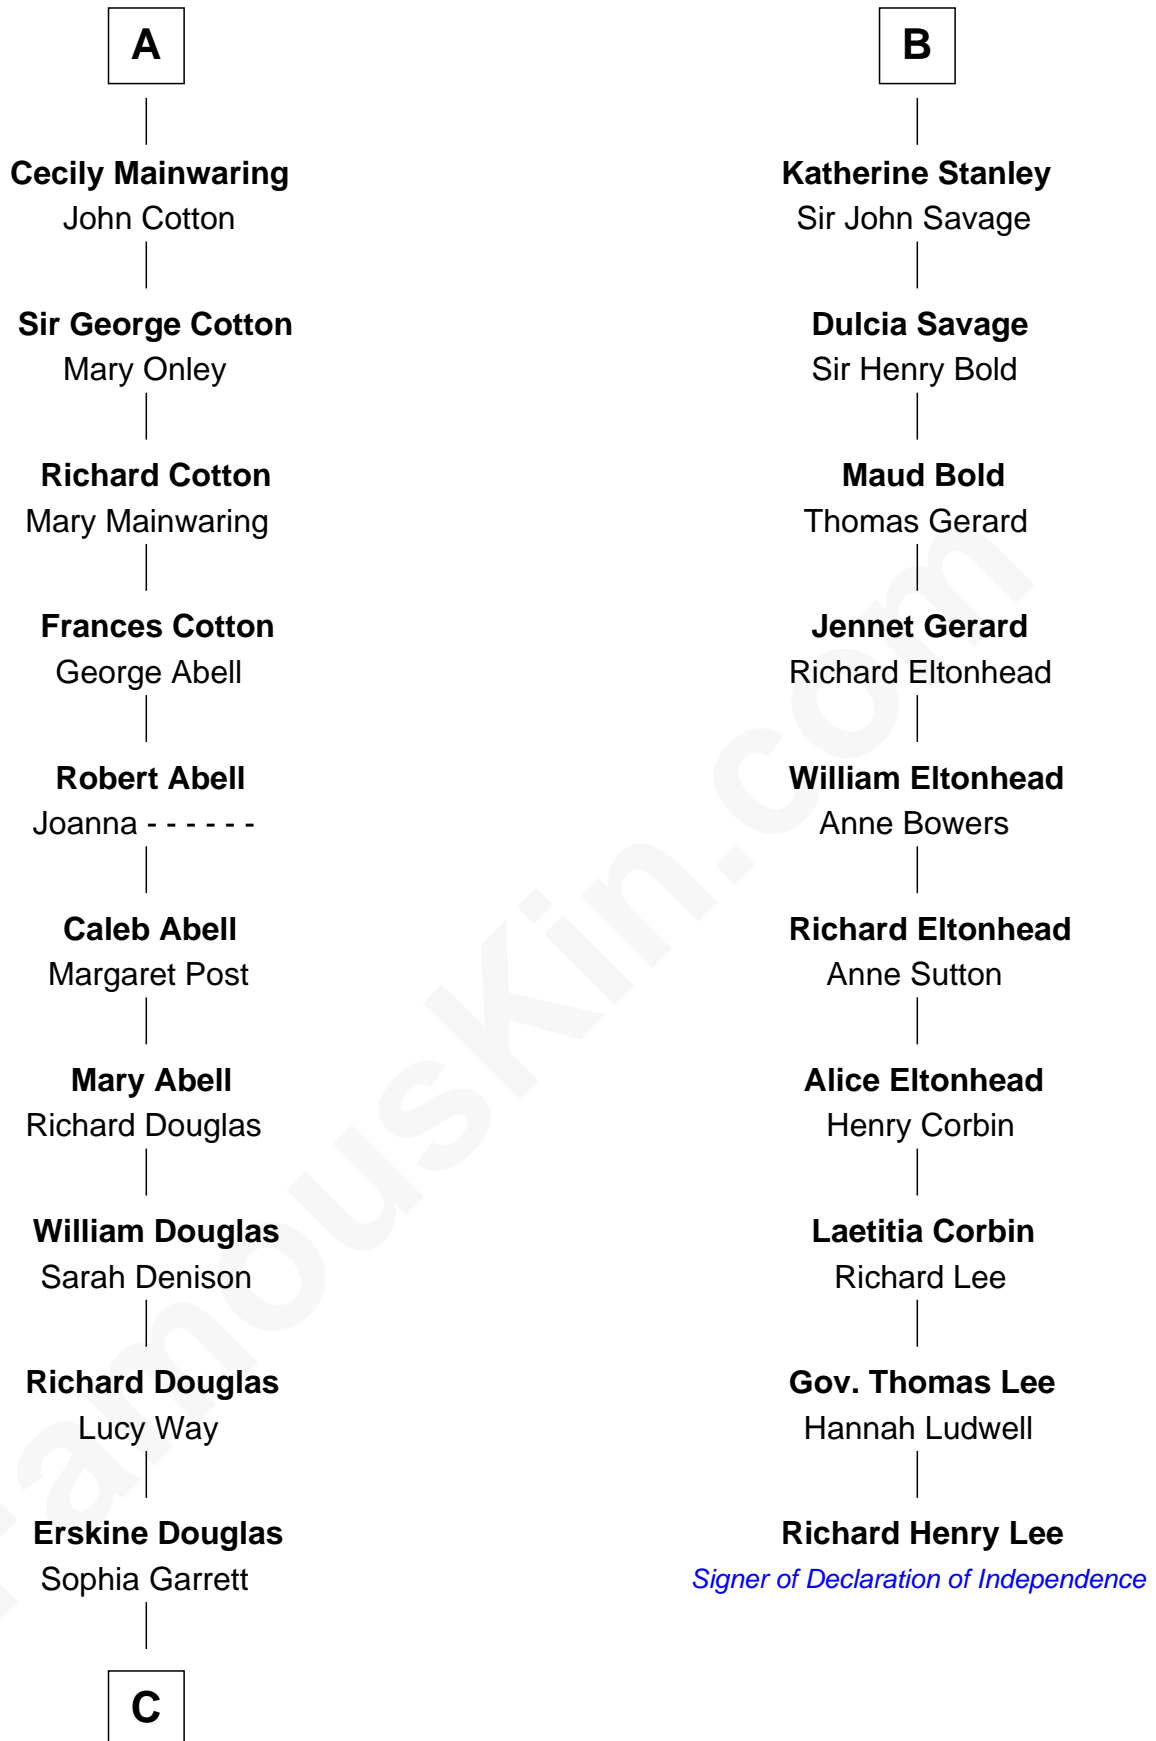

**FamousKin.com**  
**Relationship Chart of**  
**Melvyn Douglas**  
*Movie Actor*

16th cousin 3 times removed of

**Richard Henry Lee**  
*Signer of the Declaration of Independence*

**C**

—  
**Emma Jane Douglas**  
Col. George Taliaferro Shackelford

—  
**Lena Priscilla Shackelford**  
Edouard Gregory Hesselberg

—  
**Melvyn Douglas**  
*Movie Actor*

FamousKin.com