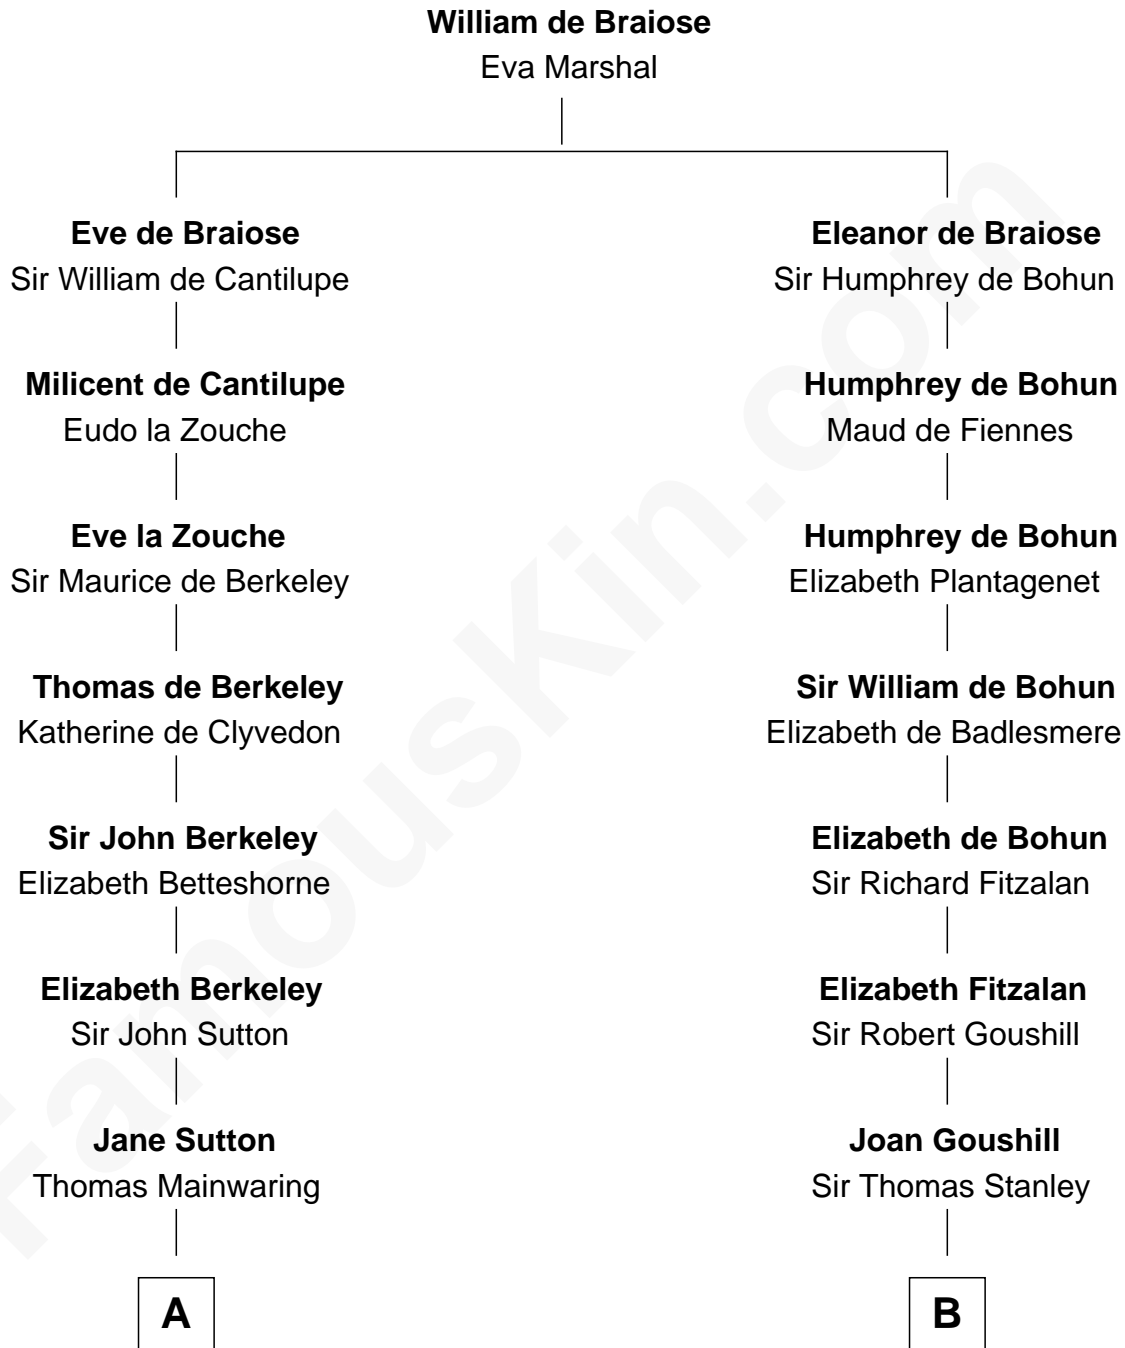

**FamousKin.com**  
**Relationship Chart of**  
**Melvyn Douglas**  
*Movie Actor*

16th cousin 3 times removed of

**Richard Henry Lee**  
*Signer of the Declaration of Independence*

**C**

—  
**Emma Jane Douglas**  
Col. George Taliaferro Shackelford

—  
**Lena Priscilla Shackelford**  
Edouard Gregory Hesselberg

—  
**Melvyn Douglas**  
*Movie Actor*

FamousKin.com